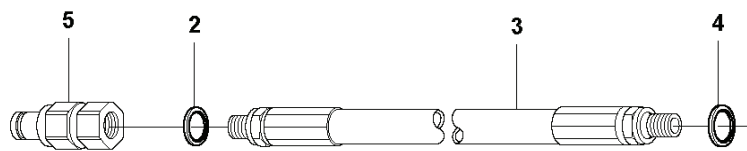

F K3600MkII

POWER CUTTERS

PXM_REF	PXM_PARTNO	DESCRIPTION	PXM_REMARK	QTY.
1	506109621	QUICK COUPLING	Female	1
2	740383401	SEALING WASHER		2
3	506109502	HYDRAULIC HOSE		2
4	740382701	SEALING WASHER		2
5	506109821	QUICK COUPLING	Male	1