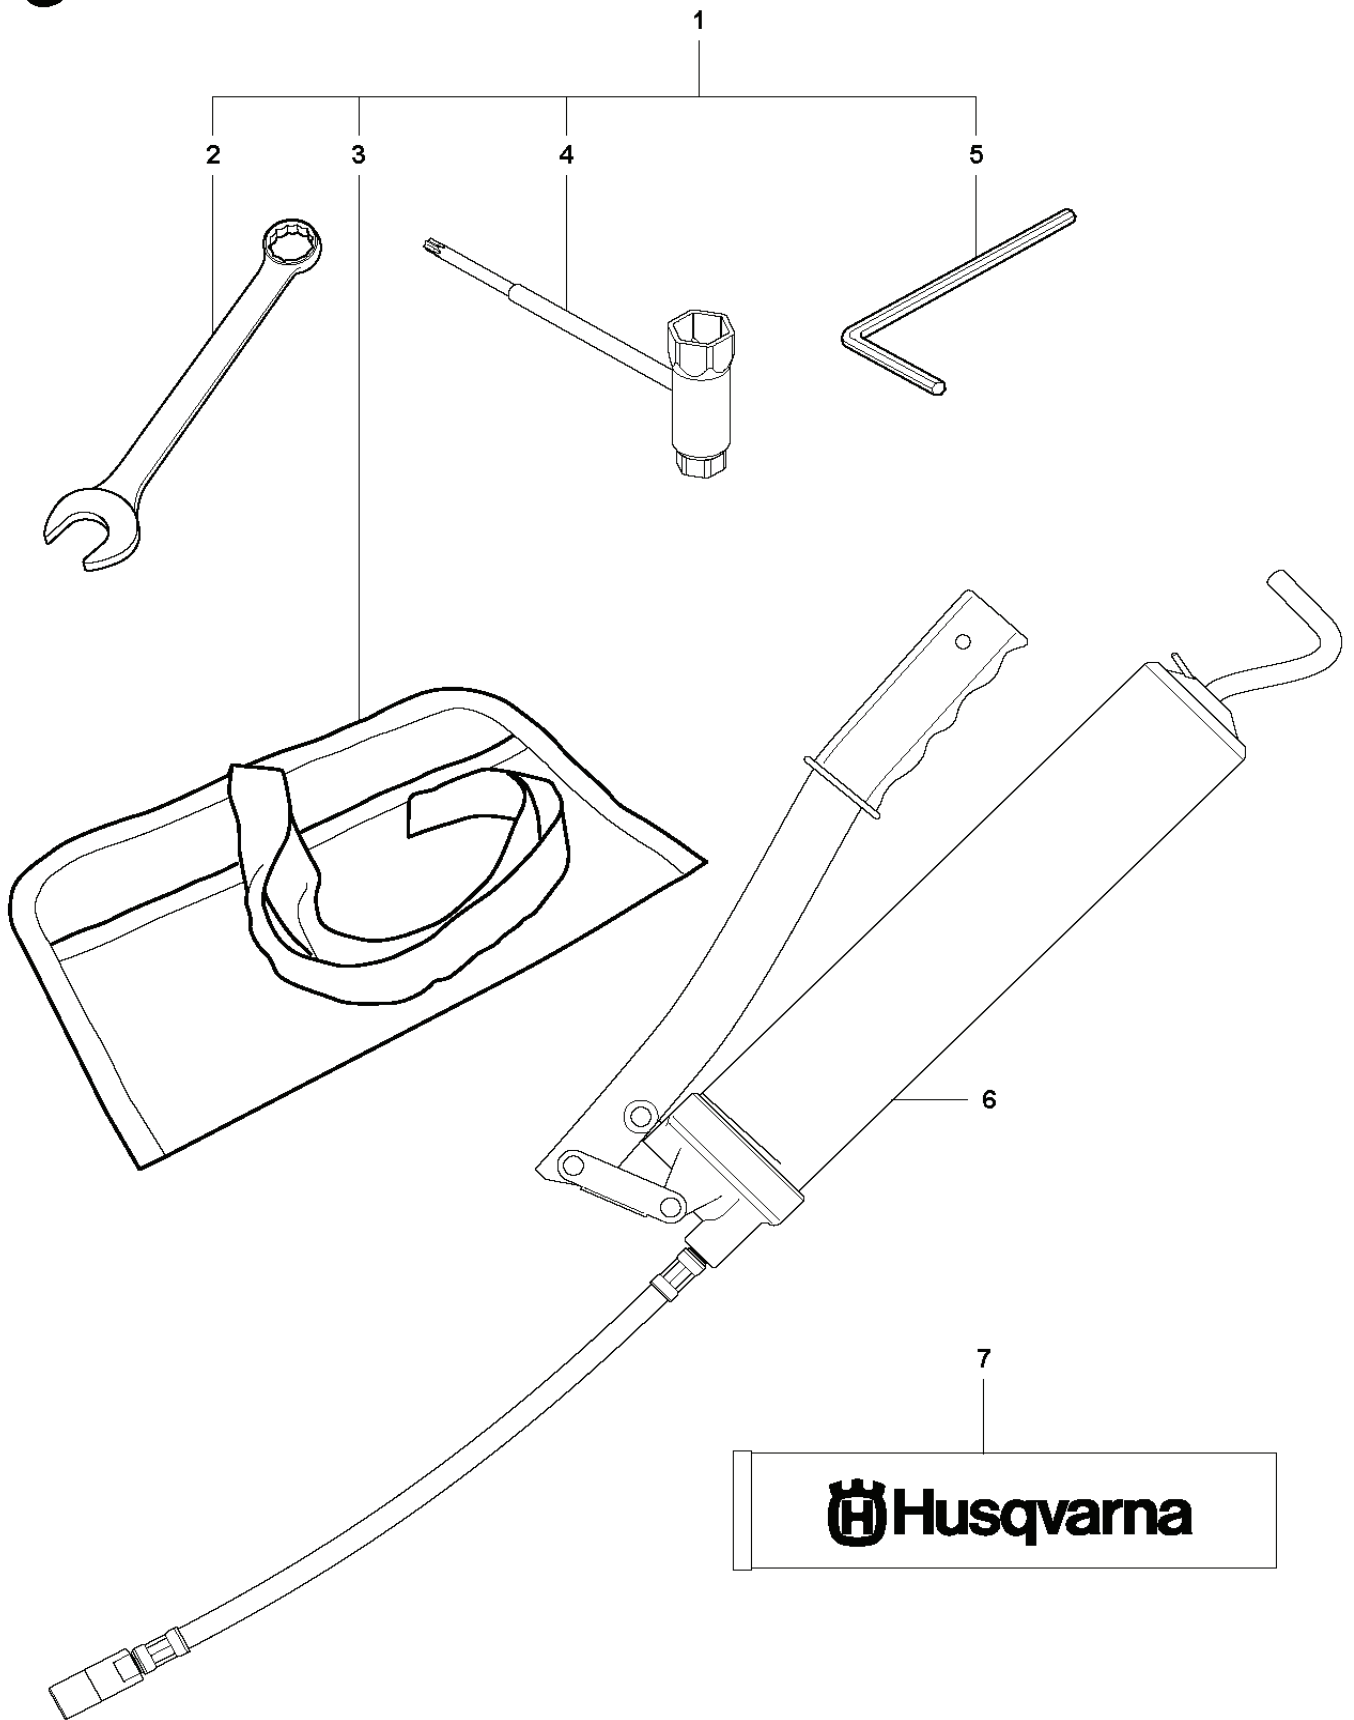

G K3600MkII

POWER CUTTERS

PXM_REF	PXM_PARTNO	DESCRIPTION	PXM_REMARK	QTY.
1	506363804	TOOL	Incl. 2 - 5	1
2	506355201	SPANNER	19mm	1
3	501192201	TOOL		1
4	506382601	TOOL	13-19mm	1
5	506363601	HEX KEY	6mm	1
6	506384902	GUN		1
7	544080402	GREASE		1