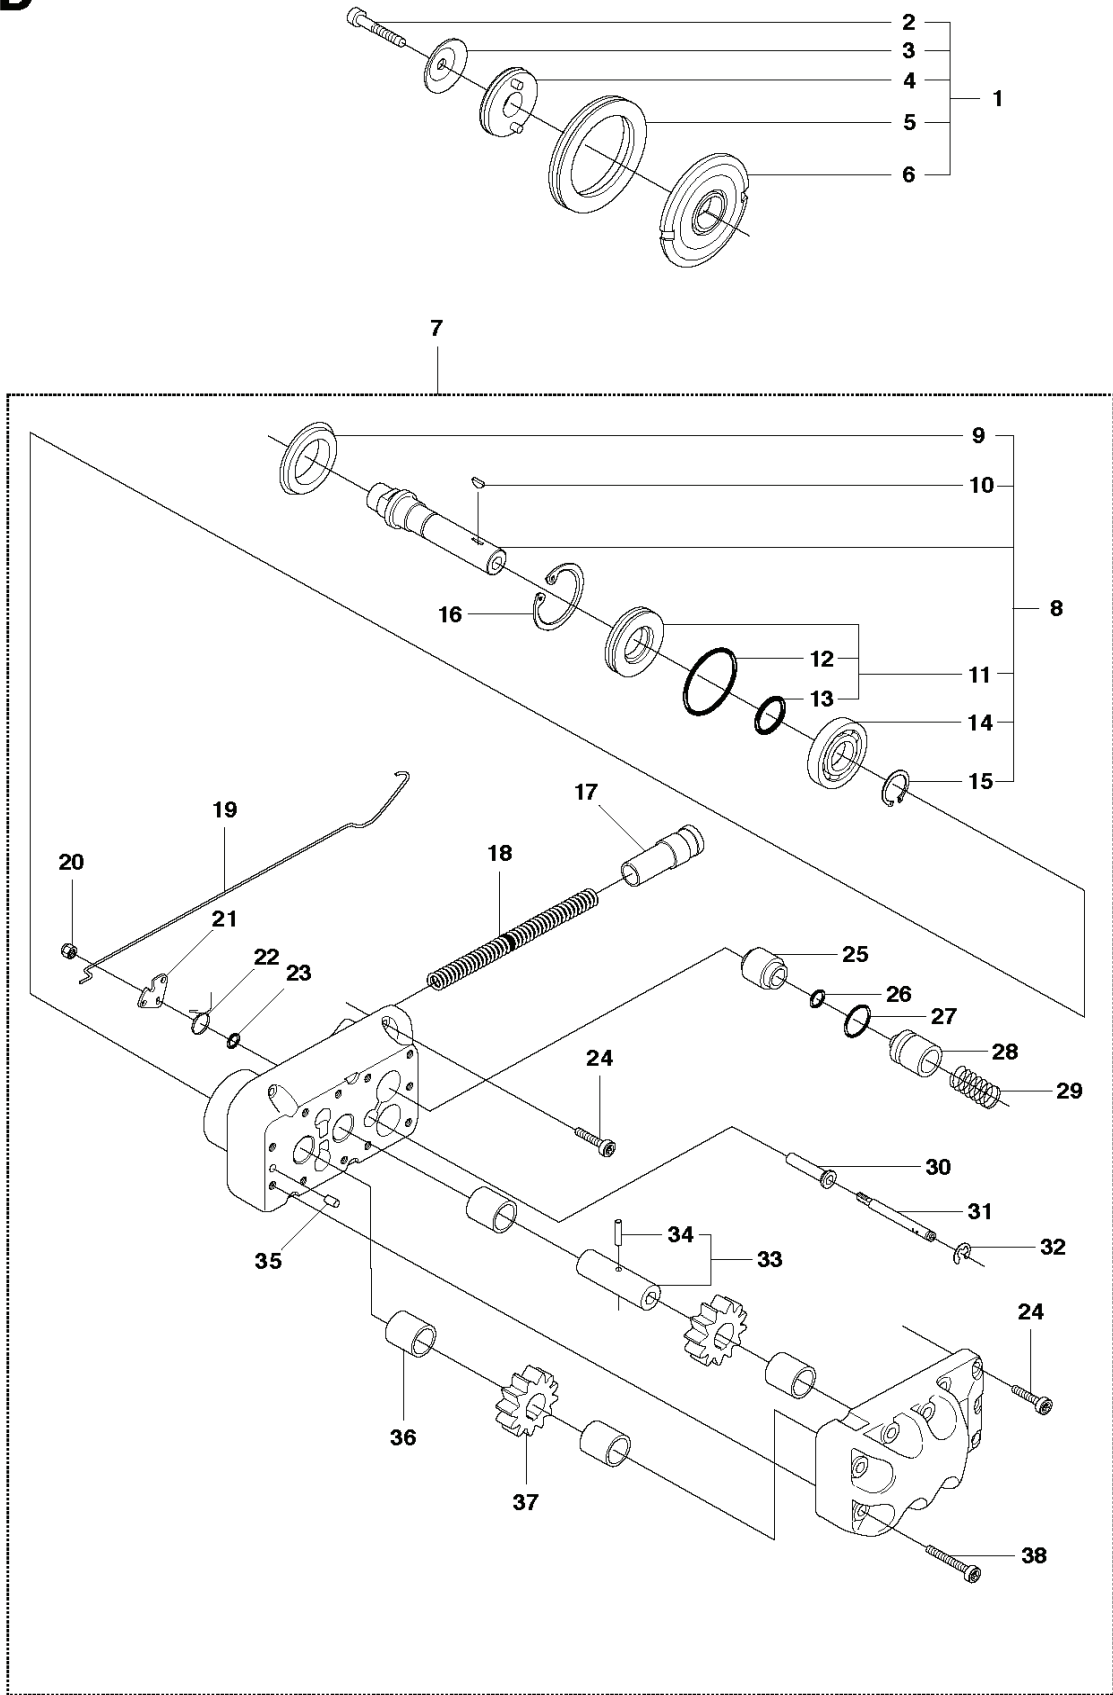

D K3600MkII

POWER CUTTERS

PXM_REF	PXM_PARTNO	DESCRIPTION	PXM_REMARK	QTY.
1	506320804	GEAR WHEEL ASSY	06-feb	1
2	544218437	SCREW ITXSCM		1 1
3	506139512	WASHER		1 1
4	506312202	DRIVER		1 1
5	506178304	GEAR WHEEL		1 1
6	506256502	FLANGE WASHER		1 1
7	544886602	HYDRAULIC MOTOR		1
8	506346714	KIT	9-11, 14, 15	1 7
9	506273401	SEALING COLLAR		1 7.8
10	735880600	WOODRUFF KEY		1 7.8
11	506301114	SEALING	13-dec	1 7.8
12	506110301	O-RING		1 7.11
13	503263028	O-RING		1 7.11
14	738220125	BALL BEARING		1 7.8
15	735311400	CIRCLIP		1 7.8
16	735313110	CIRCLIP		1 7
17	506218201	PLUNGE		1 7
18	506218301	SPRING		1 7
19	506359501	THROTTLE ROD		1 7
20	732251201	HEXAGON LOCKING NUT		1 7
21	506203101	LEVER		1 7
22	506203801	SPRING		1 7
23	740430200	O-RING		1 7
24	503215320	SCREW ITXSCM		9 7
25	506218501	VALVE SEAT		1 7
26	740420300	O-RING		1 7
27	740431100	O-RING		1 7
28	506218001	VALVE CONE		1 7
29	506218101	SPRING		1 7
30	506216001	VALVE SLEEVE		1 7
31	506215901	VALVE SPINDLE		1 7
32	735310820	E-CLIP		1 7
33	506320001	SHAFT		1 7
34	503240701	PARALLEL PIN		6 7
35	501270801	GUIDE BUSHING	36.37	1 7
36	506110501	BEARING		4 7
37	506229609	GEAR WHEEL		1 7
38	503215330	SCREW ITXSCM		1 7