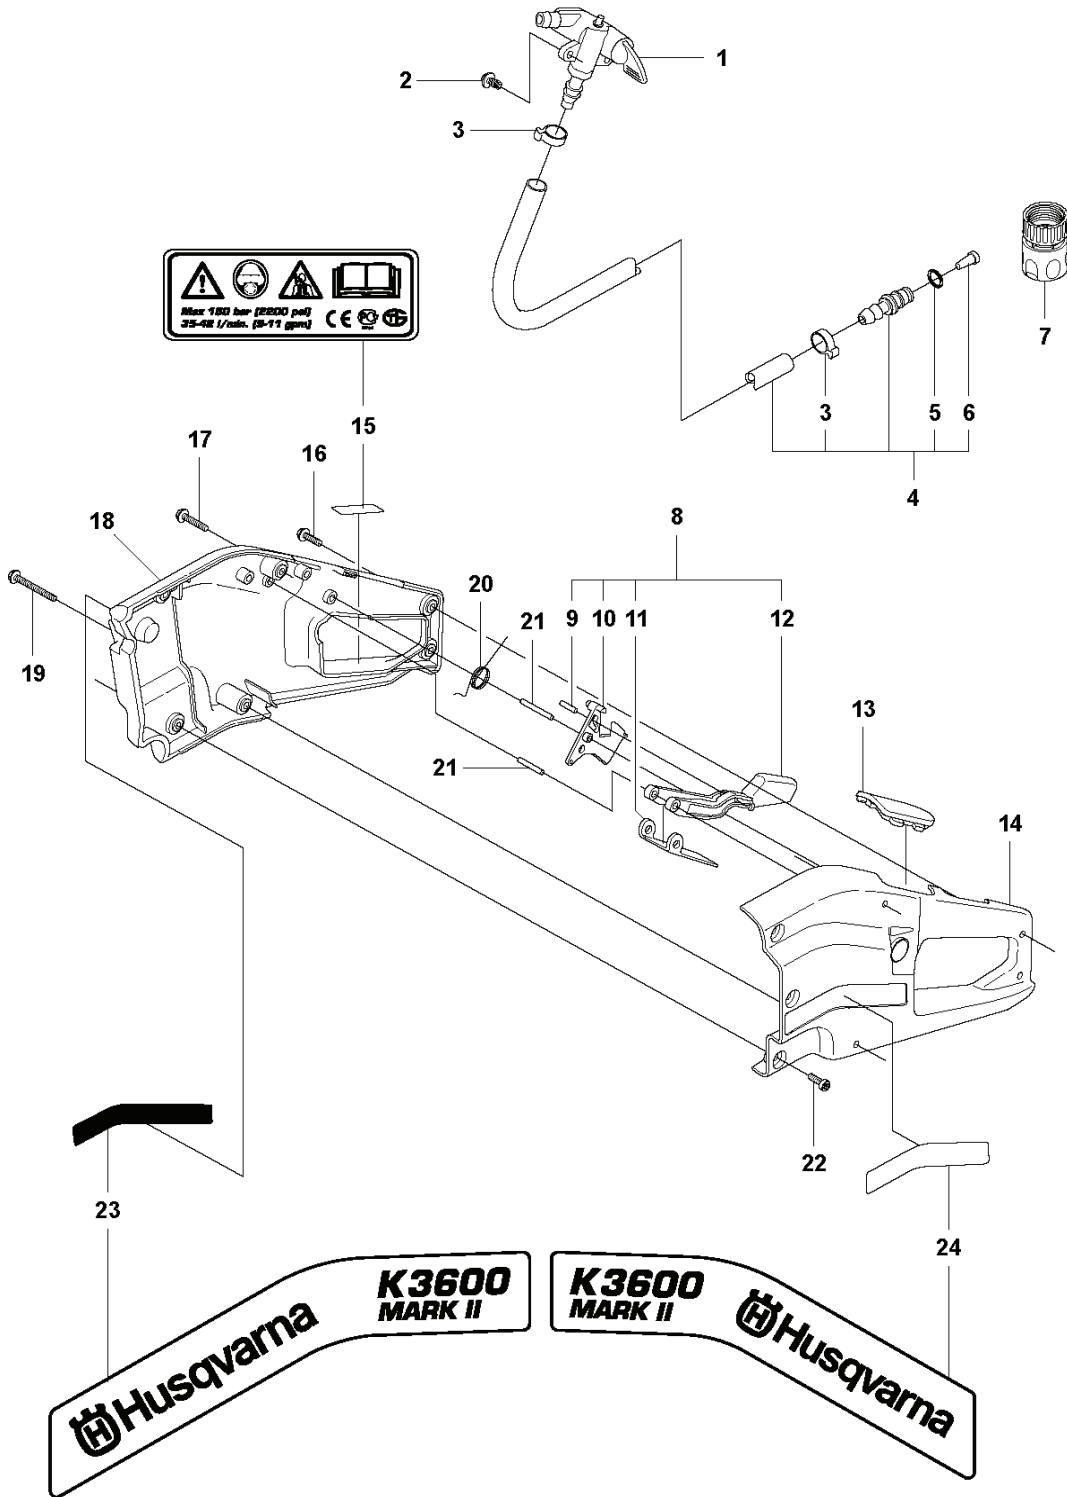

A K3600MkII

POWER CUTTERS

PXM_REF	PXM_PARTNO	DESCRIPTION	PXM_REMARK	QTY.
1	506349402	TAP		1
2	503214601	SCREW		2
3	506498702	HOSE CLAMP		2
4	506293104	HOSE KIT	Incl. 5 - 7	1
5	505103501	O-RING		1
6	506298801	FILTER		1
7	503266003	COUPLER	USA	1
7	503266004	COUPLER		1
8	506377602	THROTTLE TRIGGER	Incl. 9 - 12	1
9	720127152	PARALLEL PIN		1
10	506203403	THROTTLE TRIGGER		1
11	506316301	PLATE		1
12	506272102	THROTTLE LOCKOUT		1
13	506355403	WINDOW		1
14	506245203	HANDLE HALF		1
15	544873201	DECAL		1
16	503215316	SCREW ITXSCM		4
17	503215326	SCREW ITXSCM		1
18	506245303	HANDLE HALF		1
19	503215341	SCREW ITXSCM		1
20	506262601	TORSION SPRING		1
21	720131606	PARALLEL PIN		1
22	503215312	SCREW ITXSCM		3
23	544872901	LABEL		1
24	544873001	LABEL		1
25	720131306	PARALLEL PIN		1