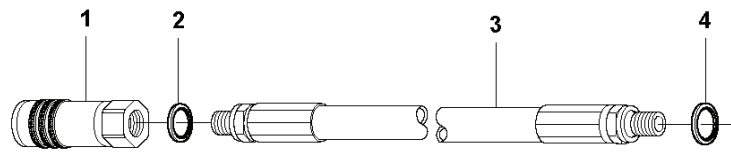

F K3600MkII

POWER CUTTERS

PXM_REF	PXM_PARTNO	DESCRIPTION	PXM_REMARK	QTY.
1	506109621	QUICK COUPLING	Female	1
2	740383401	SEALING WASHER		2
3	506109502	HYDRAULIC HOSE		2
4	740382701	SEALING WASHER		2
5	506109821	QUICK COUPLING	Male	1