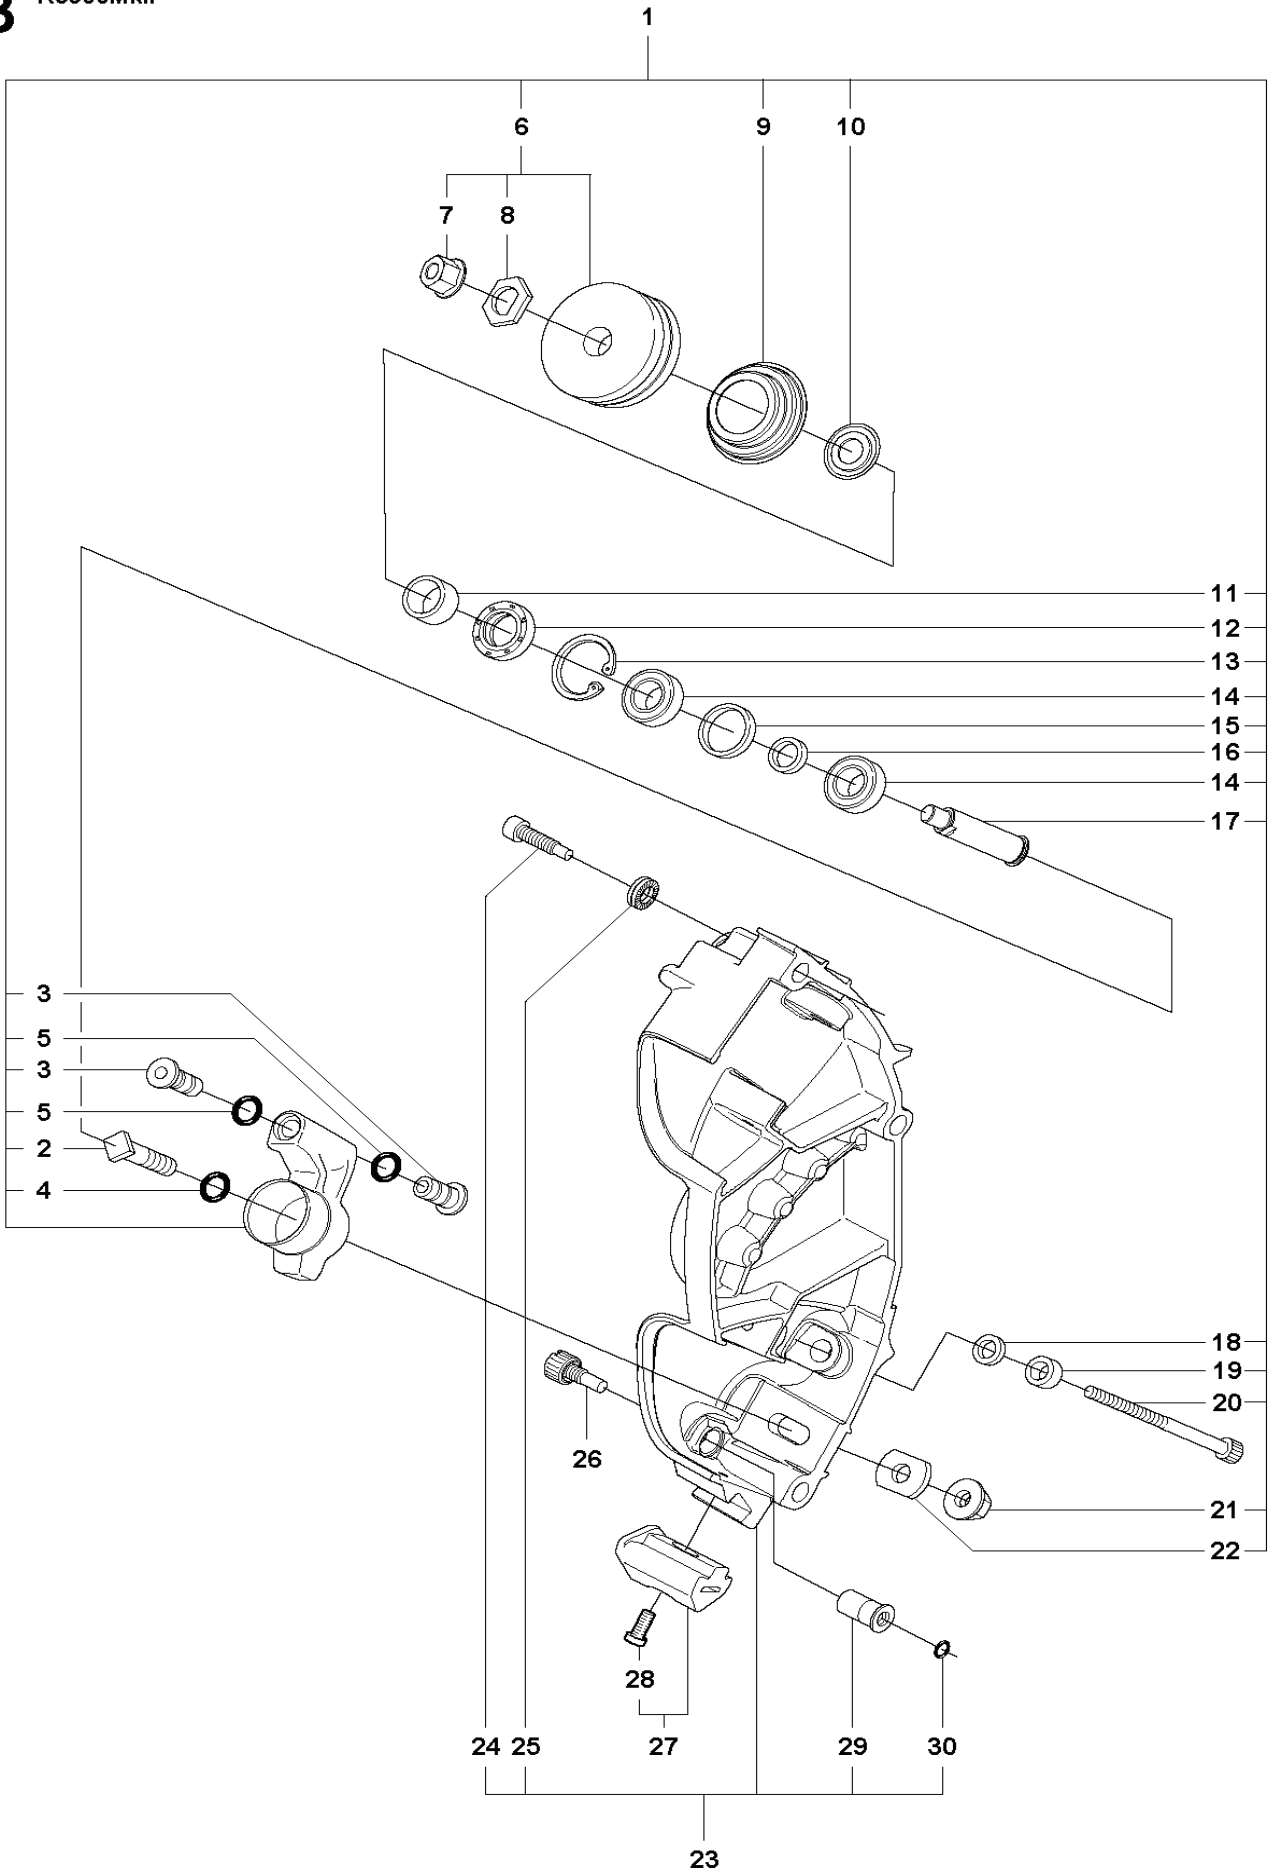

B K3600MkII

POWER CUTTERS

PXM_REF	PXM_PARTNO	DESCRIPTION	PXM_REMARK	QTY.
1	506351807	LEVER ASSY	Incl. 2 - 6, 9 - 22	2
2	506346401	SCREW		1
3	506334903	SPACING TUBE		2
4	503263008	O-RING		1
5	503263026	O-RING		2
6	506352103	SUPPORT ROLLER	Incl. 7, 8	1
7	503220401	NUT		1
8	506303401	DRIVER		1
9	506399501	SEALING		1
10	506321701	WASHER		1
11	506379302	SPACING SLEEVE		1
12	503262001	SEALING RING		1
13	735312810	CIRCLIP		1
14	525831801	BALL BEARING		2
15	506316802	SPACING SLEEVE		1
16	506303302	SPACING SLEEVE		1
17	506493202	SHAFT		1
18	506376301	SPACER		1
19	506376401	RUBBER BUSHING		1
20	544218455	SCREW ITXSCM		1
21	503220001	HEXAGON NUT		1
22	506346301	WASHER		1
23	521915002	COVER	Incl. 24 - 25, 29 - 30	1
24	503205435	SCREW		3
25	503230403	WASHER		3
26	505574901	ADJUSTMENT WHEEL		2
27	506351903	WEAR PROTECTION	Incl. 28	1
28	505574116	SCREW ITXSCM		1
29	506330801	THREAD INSERT		2
30	740420400	O-RING		2