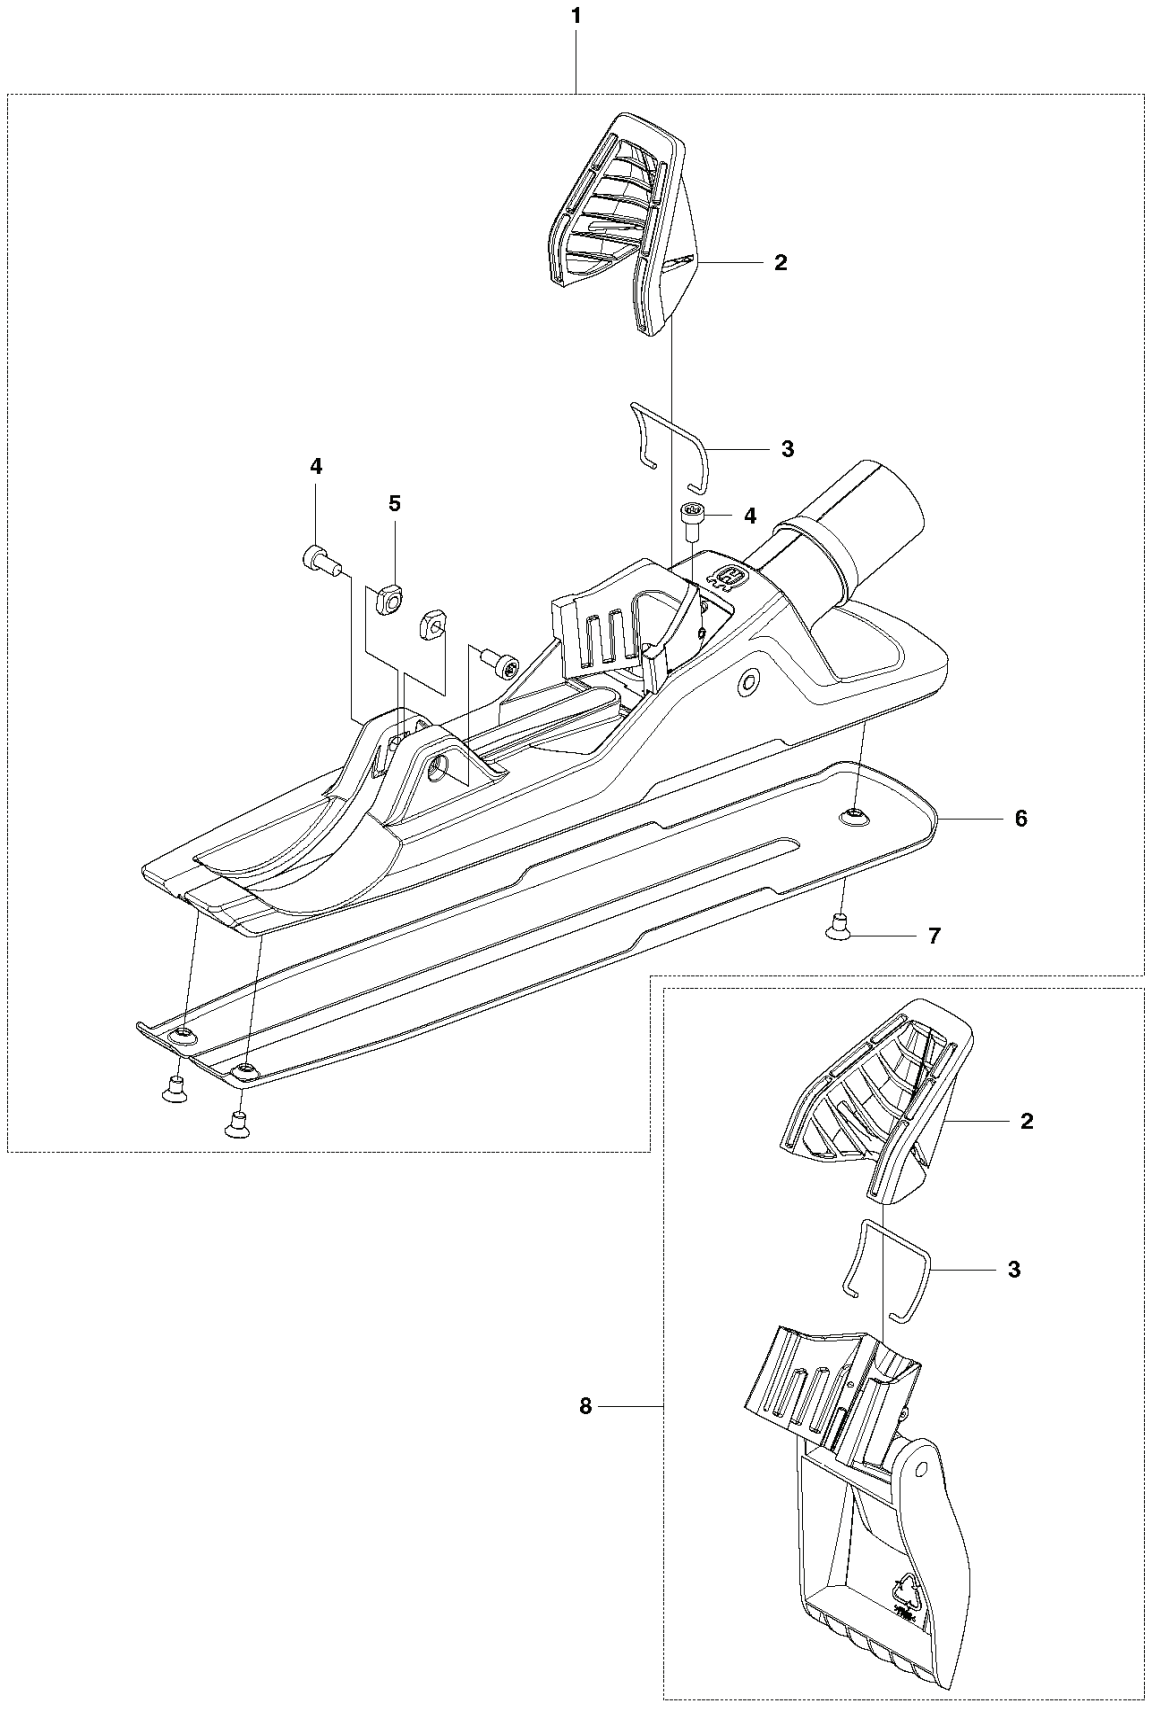

G K4000

POWER CUTTERS

PXM_REF	PXM_PARTNO	DESCRIPTION	PXM_REMARK	QTY.
1	523095001	VAC KIT		1
2	576631001	LOCKING HANDLE		1 1.8
3	576631501	SPRING		1 1.8
4	503215311	SCREW ITXSCM		1 1
5	503226504	SQUARE NUT		1 1
6	576630701	SKID PLATE		1 1
7	725632551	SCREW IHCSFM		1 1
8	577935301	SPRAY GUARD ASSY		1