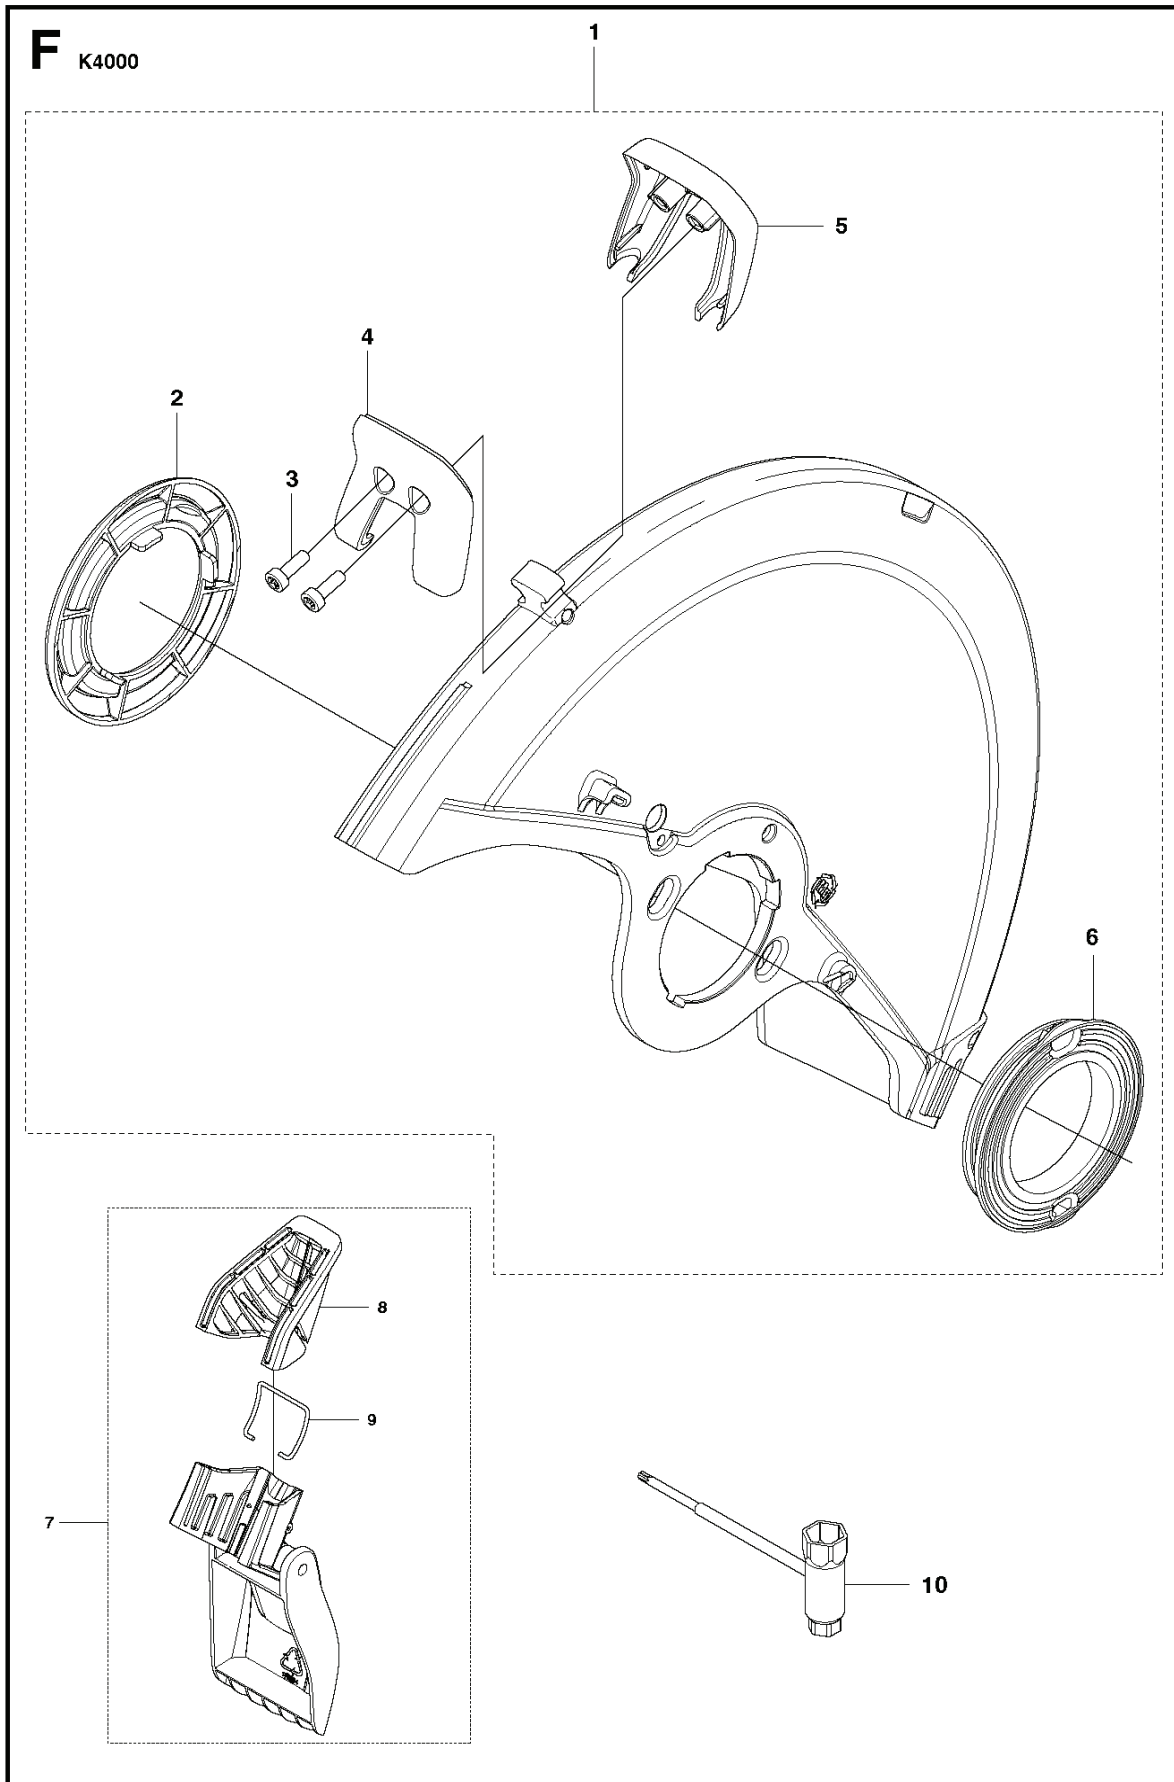

SPARE PARTS CATALOGUE
POWER CUTTERS: HUSQVARNA K 4000

Spare Parts List

SPARE PARTS LIST

POWER CUTTERS

HUSQVARNA K 4000

POWER CUTTERS

PXM_REF	PXM_PARTNO	DESCRIPTION	PXM_REMARK	QTY.
1	575811001	CABLE SLEEVE		1
2	594005601	CABLE ASSY	230V PRCD. incl 1	1
3	594005606	CABLE ASSY	110V PRCD. AU. incl 1	1
4	594005605	CABLE ASSY	230V PRCD. CH. incl 1	1
5	594005607	CABLE ASSY	230V PRCD. BR. incl 1	1
6	594005602	CABLE ASSY	230V PRCD. CN. incl 1	1
7	594005603	CABLE ASSY	100-120V PRCD. JP, US. incl 1	1
8	593903901	CABLE ASSY	110V UK. incl 1	1

POWER CUTTERS

PXM_REF	PXM_PARTNO	DESCRIPTION	PXM_REMARK	QTY.
1	581855201	SCREW		1
2	506070901	FLANGE WASHER	JP	2
2	583874401	FLANGE	RoW	2
3	581605403	BUSHING	JP	1
3	578398201	BUSHING	RoW	1
4	506324801	SUPPORT FLANGE		1
5	505574116	SCREW ITXSCM		3
6	506266501	FLANGE		1
7	503215310	SCREW ITXSCM		2
8	506266401	SCREEN		1
9	544403201	GEAR SET	Incl. 10 - 16	1
10	506288401	SCREEN		1
11	503252101	BALL BEARING		1
12	506412801	BLADE SHAFT		1
13	505574120	SCREW ITXSCM		4
14	523056201	GASKET		1
15	531031875	GEAR WHEEL	Incl. 17	1
16	738220015	BALL BEARING		1
17	506098602	PINION		1

POWER CUTTERS

PXM_REF	PXM_PARTNO	DESCRIPTION	PXM_REMARK	QTY.
1	577716901	WHEEL GUARD	Incl. 2 - 6	1
2	576786101	ADAPTER		1
3	504909414	SCREW ITX SCT		2
4	576797701	HANDLE HALF		1
5	576797601	HANDLE HALF		1
6	506266302	LINING		1
7	577935301	SPRAY GUARD ASSY	Incl. 8-9	1
8	576631001	LOCKING HANDLE		1
9	576631501	SPRING		1
10	506382601	TOOL		1

POWER CUTTERS

PXM_REF	PXM_PARTNO	DESCRIPTION	PXM_REMARK	QTY.
1	589530101	SCREW ITX SCT		4
2	589583301	SCREW		4
3	577481901	SPRING		1
4	589657302	LOCKING BUTTON		1
5	590935701	SCREW		2
6	531031887	CLIP		1
7	577010105	HOLDER ASSY	100-120V, incl 8	1
7	577010106	HOLDER ASSY	230V, incl 8	1
8	578032601	SLEEVE	100-120V	1
8	578032401	SLEEVE	230V	2
9	531031883	SWITCH		1
10	582330201	HANDLE HALF		1
11	582330301	HANDLE HALF		1