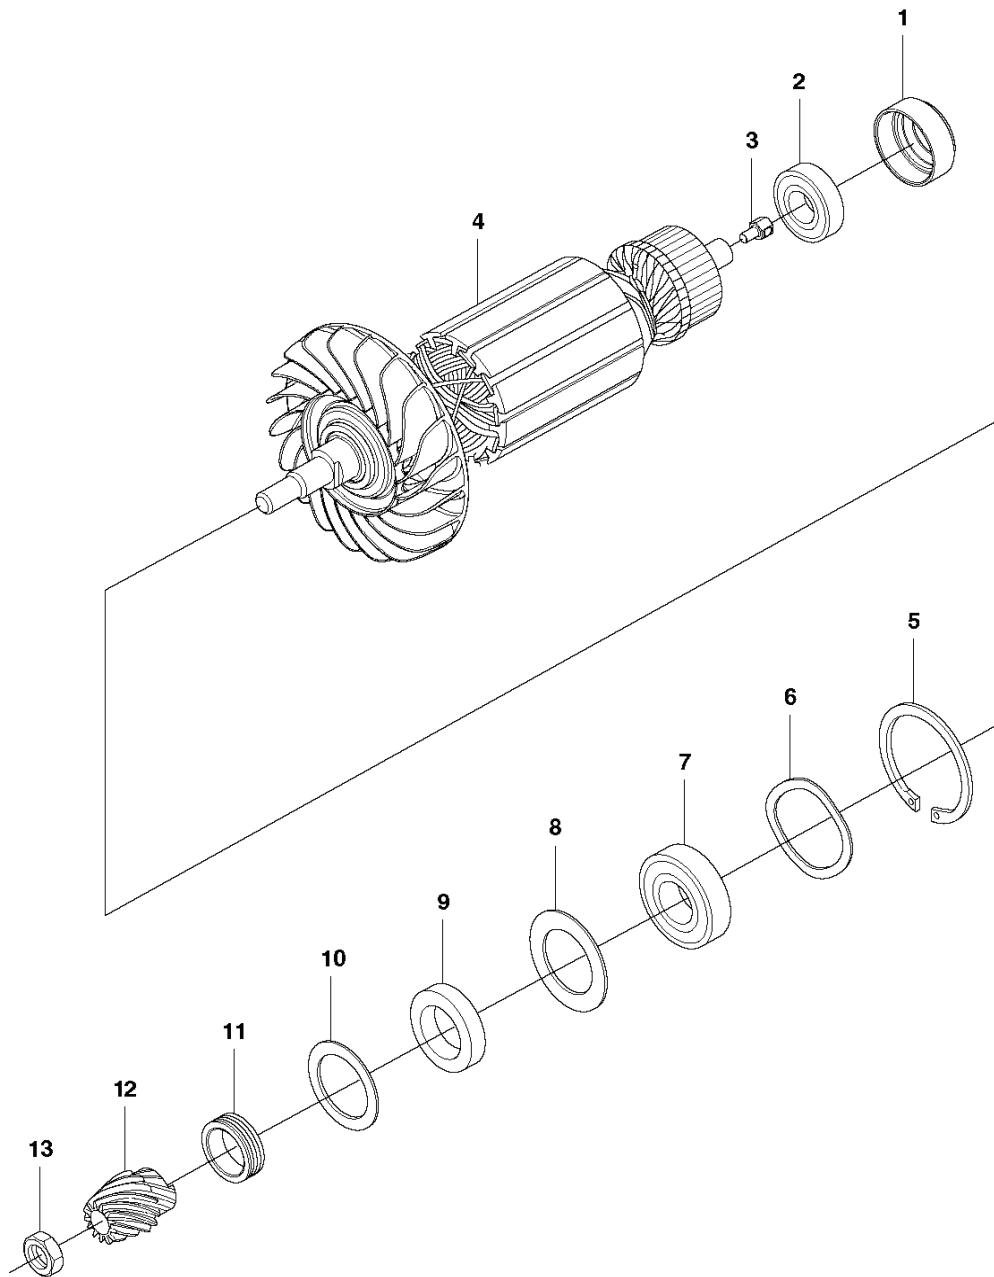

B K4000

POWER CUTTERS

PXM_REF	PXM_PARTNO	DESCRIPTION	PXM_REMARK	QTY.
1	577066601	RUBBER BUSHING		1
2	503250901	BEARING		1
3	579256201	SCREW		1
4	582586602	ROTOR	100-120V	1
4	582586601	ROTOR	230V	1
5	735313310	CIRCLIP		1
6	505530351	SPRING WASHER		1
7	531073944	BALL BEARING		1
8	505530316	SPACER		1
9	505530341	GASKET		1
10	505530352	SPACER		1
11	505530319	SPACER		1
12	506098602	PINION		1
13	523122402	NUT		1