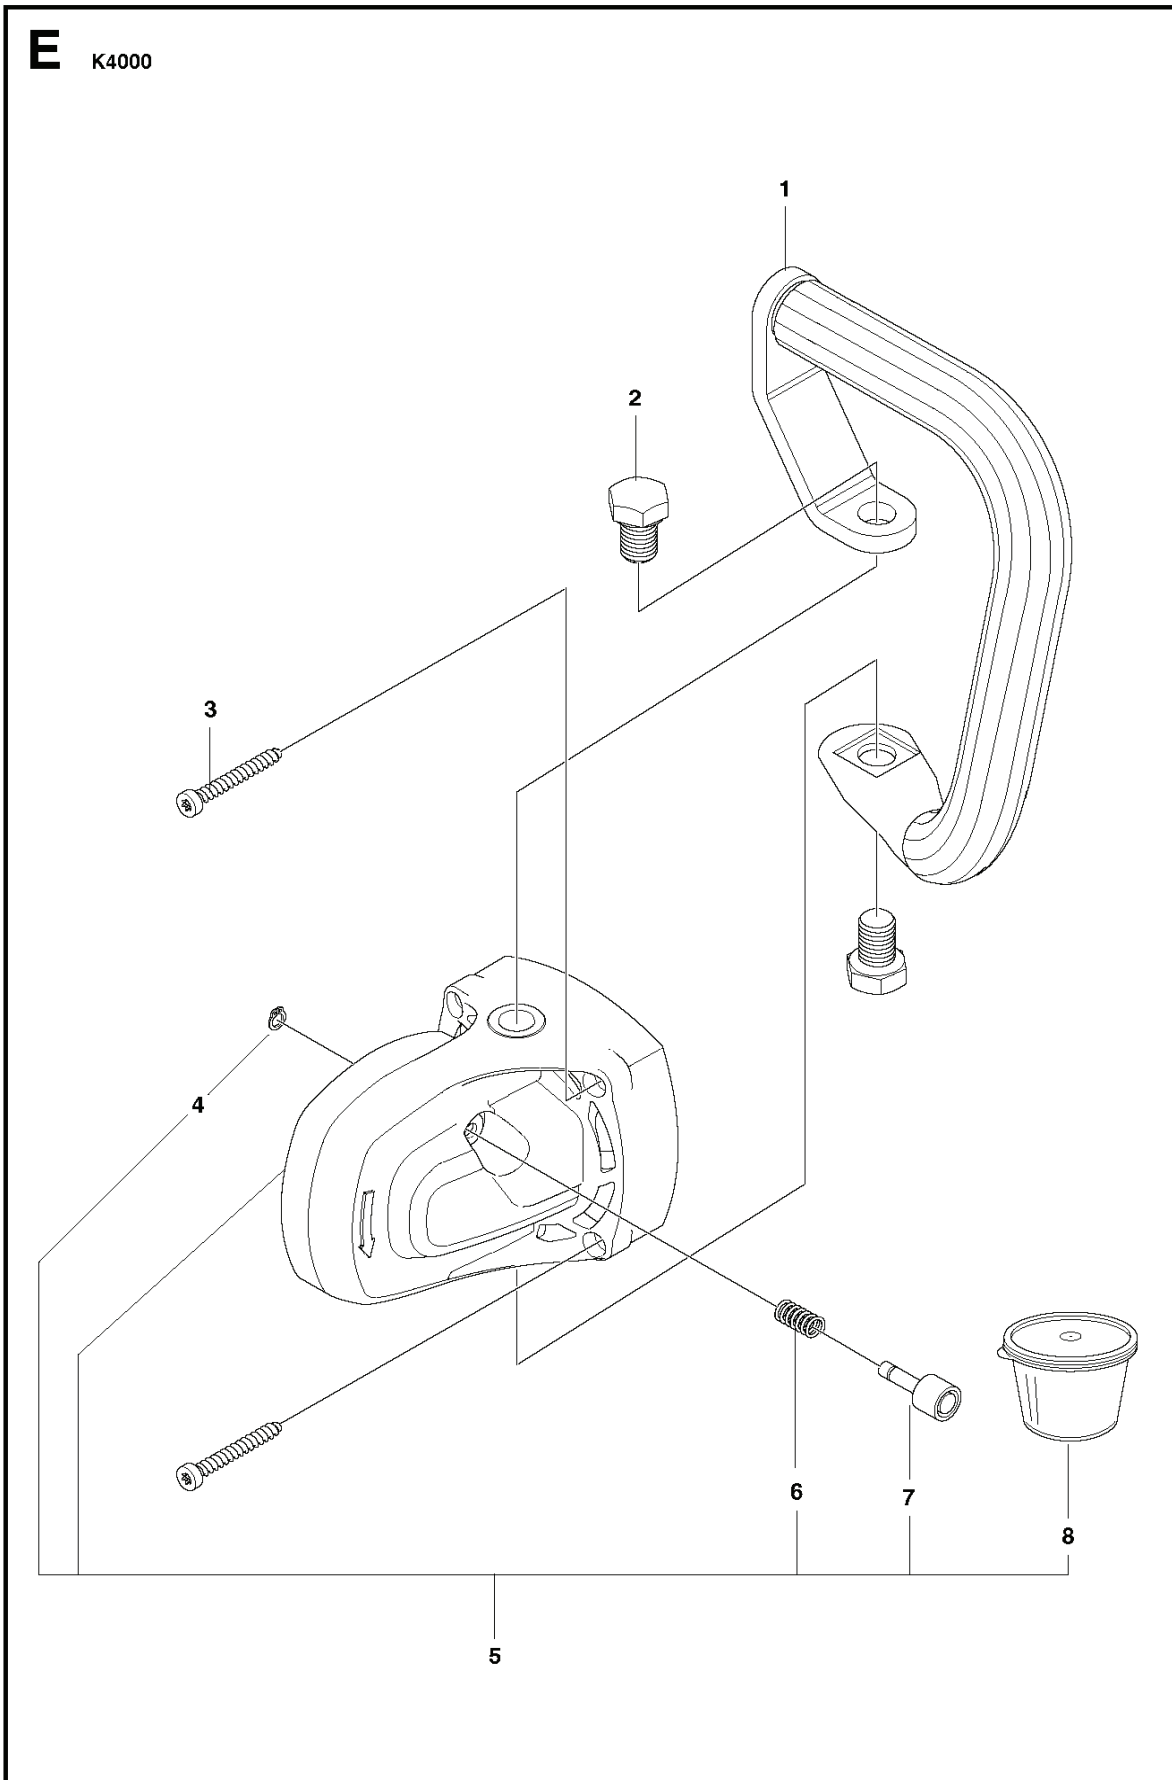

SPARE PARTS CATALOGUE
POWER CUTTERS: HUSQVARNA K 4000

Spare Parts List

SPARE PARTS LIST

POWER CUTTERS

HUSQVARNA K 4000

POWER CUTTERS

PXM_REF	PXM_PARTNO	DESCRIPTION	PXM_REMARK	QTY.
1	575811001	CABLE SLEEVE		1
2	594005601	CABLE ASSY	230V PRCD. incl 1	1
3	594005606	CABLE ASSY	110V PRCD. AU. incl 1	1
4	594005605	CABLE ASSY	230V PRCD. CH. incl 1	1
5	594005607	CABLE ASSY	230V PRCD. BR. incl 1	1
6	594005602	CABLE ASSY	230V PRCD. CN. incl 1	1
7	594005603	CABLE ASSY	100-120V PRCD. JP, US. incl 1	1
8	593903901	CABLE ASSY	110V UK. incl 1	1

POWER CUTTERS

PXM_REF	PXM_PARTNO	DESCRIPTION	PXM_REMARK	QTY.
1	581855201	SCREW		1
2	506070901	FLANGE WASHER	JP	2
2	583874401	FLANGE	RoW	2
3	581605403	BUSHING	JP	1
3	578398201	BUSHING	RoW	1
4	506324801	SUPPORT FLANGE		1
5	505574116	SCREW ITXSCM		3
6	506266501	FLANGE		1
7	503215310	SCREW ITXSCM		2
8	506266401	SCREEN		1
9	544403201	GEAR SET	Incl. 10 - 16	1
10	506288401	SCREEN		1
11	503252101	BALL BEARING		1
12	506412801	BLADE SHAFT		1
13	505574120	SCREW ITXSCM		4
14	523056201	GASKET		1
15	531031875	GEAR WHEEL	Incl. 17	1
16	738220015	BALL BEARING		1
17	506098602	PINION		1

POWER CUTTERS

PXM_REF	PXM_PARTNO	DESCRIPTION	PXM_REMARK	QTY.
1	577716901	WHEEL GUARD	Incl. 2 - 6	1
2	576786101	ADAPTER		1
3	504909414	SCREW ITX SCT		2
4	576797701	HANDLE HALF		1
5	576797601	HANDLE HALF		1
6	506266302	LINING		1
7	577935301	SPRAY GUARD ASSY	Incl. 8-9	1
8	576631001	LOCKING HANDLE		1
9	576631501	SPRING		1
10	506382601	TOOL		1

POWER CUTTERS

PXM_REF	PXM_PARTNO	DESCRIPTION	PXM_REMARK	QTY.
1	589530101	SCREW ITX SCT		4
2	589583301	SCREW		4
3	577481901	SPRING		1
4	589657302	LOCKING BUTTON		1
5	590935701	SCREW		2
6	531031887	CLIP		1
7	577010105	HOLDER ASSY	100-120V, incl 8	1
7	577010106	HOLDER ASSY	230V, incl 8	1
8	578032601	SLEEVE	100-120V	1
8	578032401	SLEEVE	230V	2
9	531031883	SWITCH		1
10	582330201	HANDLE HALF		1
11	582330301	HANDLE HALF		1