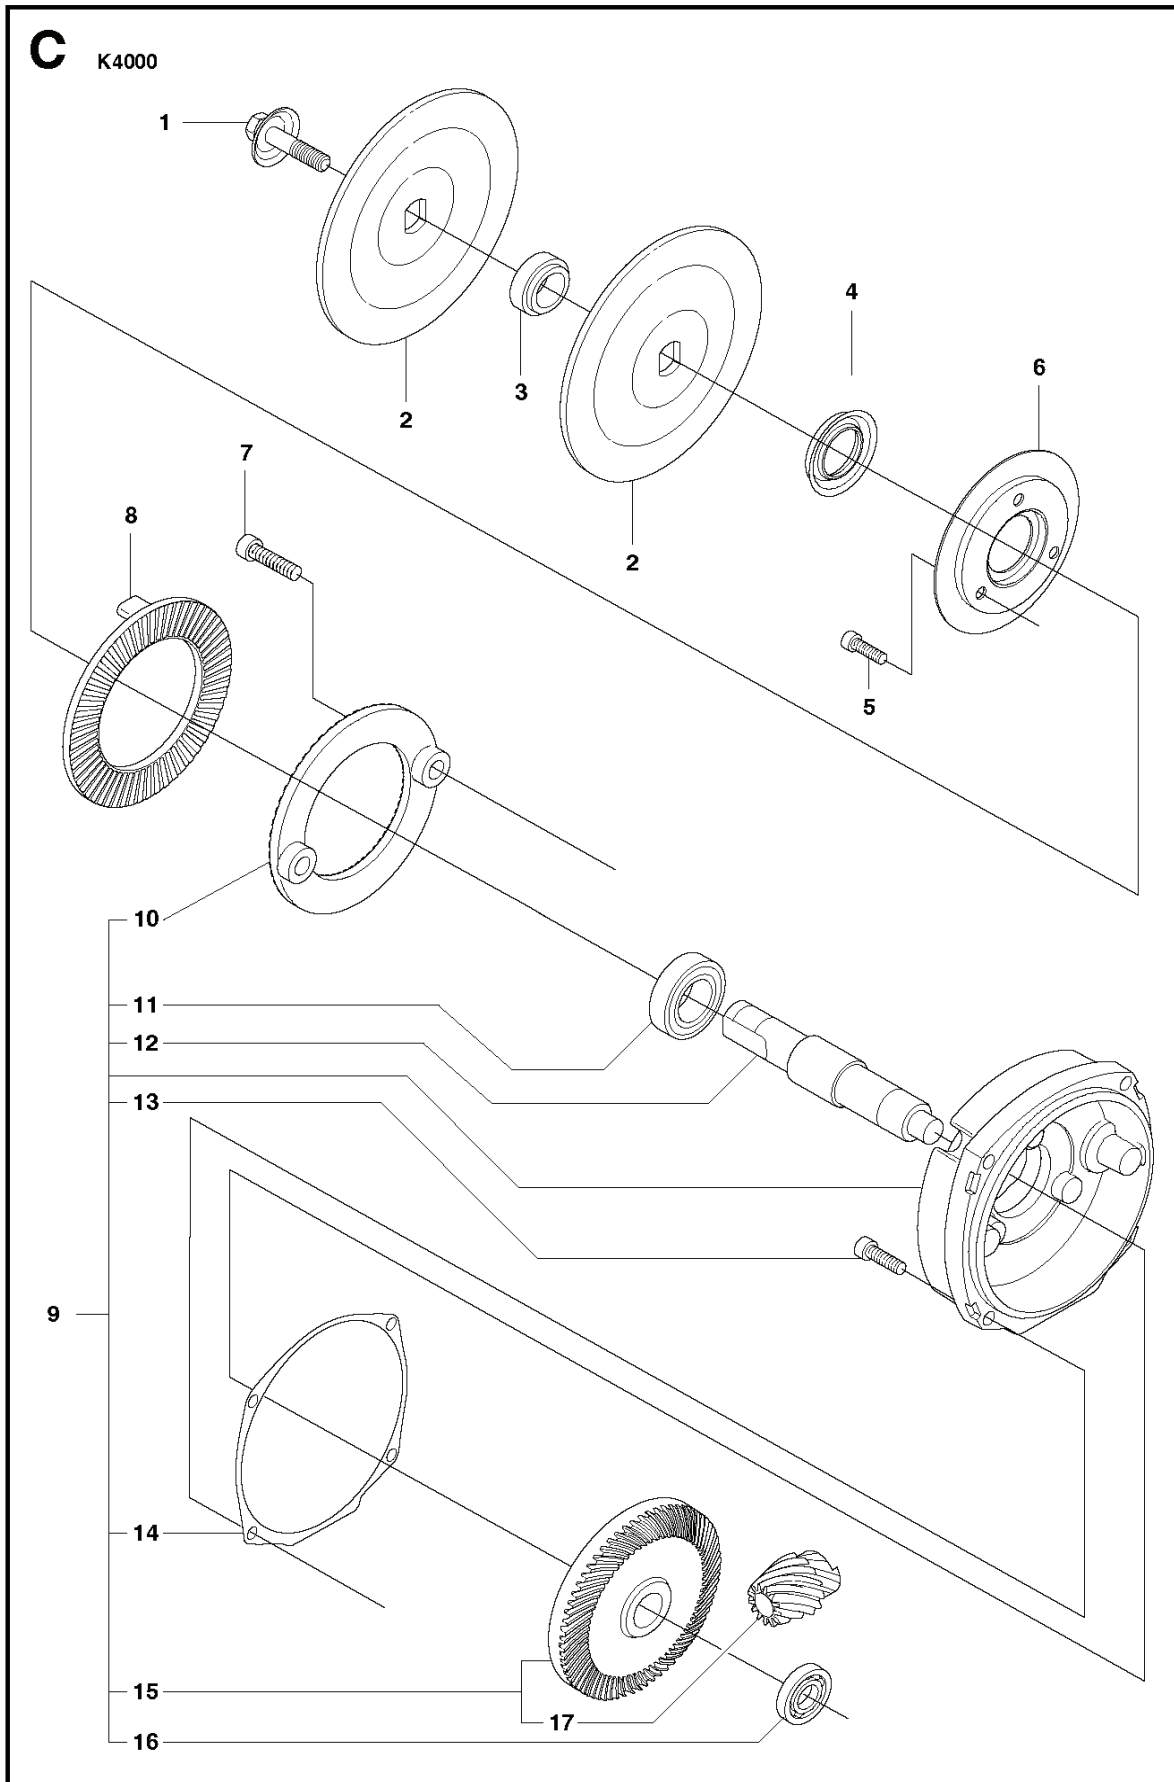

SPARE PARTS CATALOGUE
POWER CUTTERS: HUSQVARNA K 4000

Spare Parts List

SPARE PARTS LIST

POWER CUTTERS

HUSQVARNA K 4000

POWER CUTTERS

PXM_REF	PXM_PARTNO	DESCRIPTION	PXM_REMARK	QTY.
1	575811001	CABLE SLEEVE		1
2	594005601	CABLE ASSY	230V PRCD. incl 1	1
3	594005606	CABLE ASSY	110V PRCD. AU. incl 1	1
4	594005605	CABLE ASSY	230V PRCD. CH. incl 1	1
5	594005607	CABLE ASSY	230V PRCD. BR. incl 1	1
6	594005602	CABLE ASSY	230V PRCD. CN. incl 1	1
7	594005603	CABLE ASSY	100-120V PRCD. JP, US. incl 1	1
8	593903901	CABLE ASSY	110V UK. incl 1	1

POWER CUTTERS

PXM_REF	PXM_PARTNO	DESCRIPTION	PXM_REMARK	QTY.
1	581855201	SCREW		1
2	506070901	FLANGE WASHER	JP	2
2	583874401	FLANGE	RoW	2
3	581605403	BUSHING	JP	1
3	578398201	BUSHING	RoW	1
4	506324801	SUPPORT FLANGE		1
5	505574116	SCREW ITXSCM		3
6	506266501	FLANGE		1
7	503215310	SCREW ITXSCM		2
8	506266401	SCREEN		1
9	544403201	GEAR SET	Incl. 10 - 16	1
10	506288401	SCREEN		1
11	503252101	BALL BEARING		1
12	506412801	BLADE SHAFT		1
13	505574120	SCREW ITXSCM		4
14	523056201	GASKET		1
15	531031875	GEAR WHEEL	Incl. 17	1
16	738220015	BALL BEARING		1
17	506098602	PINION		1

POWER CUTTERS

PXM_REF	PXM_PARTNO	DESCRIPTION	PXM_REMARK	QTY.
1	577716901	WHEEL GUARD	Incl. 2 - 6	1
2	576786101	ADAPTER		1
3	504909414	SCREW ITX SCT		2
4	576797701	HANDLE HALF		1
5	576797601	HANDLE HALF		1
6	506266302	LINING		1
7	577935301	SPRAY GUARD ASSY	Incl. 8-9	1
8	576631001	LOCKING HANDLE		1
9	576631501	SPRING		1
10	506382601	TOOL		1

POWER CUTTERS

PXM_REF	PXM_PARTNO	DESCRIPTION	PXM_REMARK	QTY.
1	589530101	SCREW ITX SCT		4
2	589583301	SCREW		4
3	577481901	SPRING		1
4	589657302	LOCKING BUTTON		1
5	590935701	SCREW		2
6	531031887	CLIP		1
7	577010105	HOLDER ASSY	100-120V, incl 8	1
7	577010106	HOLDER ASSY	230V, incl 8	1
8	578032601	SLEEVE	100-120V	1
8	578032401	SLEEVE	230V	2
9	531031883	SWITCH		1
10	582330201	HANDLE HALF		1
11	582330301	HANDLE HALF		1