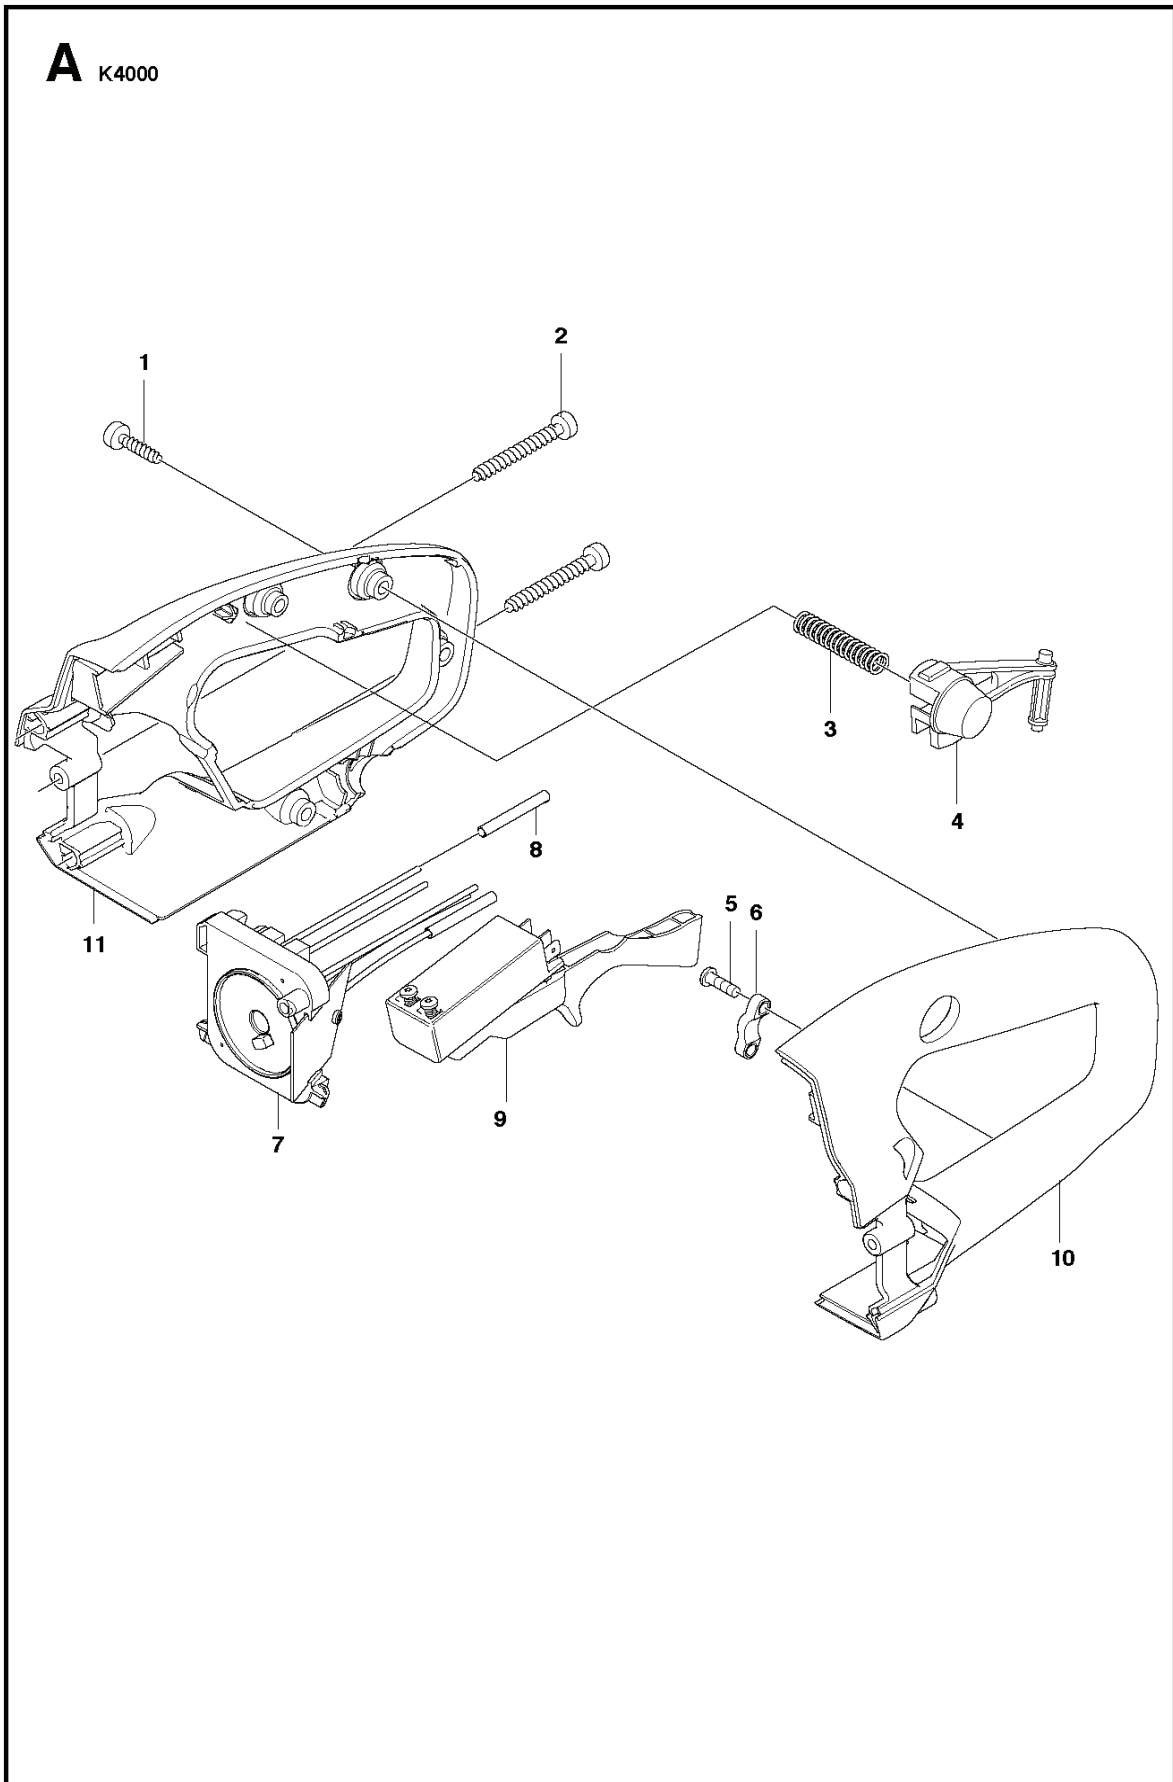

SPARE PARTS CATALOGUE
POWER CUTTERS: HUSQVARNA K 4000

Spare Parts List

SPARE PARTS LIST

POWER CUTTERS

HUSQVARNA K 4000

POWER CUTTERS

PXM_REF	PXM_PARTNO	DESCRIPTION	PXM_REMARK	QTY.
1	575811001	CABLE SLEEVE		1
2	594005601	CABLE ASSY	230V PRCD. incl 1	1
3	594005606	CABLE ASSY	110V PRCD. AU. incl 1	1
4	594005605	CABLE ASSY	230V PRCD. CH. incl 1	1
5	594005607	CABLE ASSY	230V PRCD. BR. incl 1	1
6	594005602	CABLE ASSY	230V PRCD. CN. incl 1	1
7	594005603	CABLE ASSY	100-120V PRCD. JP, US. incl 1	1
8	593903901	CABLE ASSY	110V UK. incl 1	1

POWER CUTTERS

PXM_REF	PXM_PARTNO	DESCRIPTION	PXM_REMARK	QTY.
1	581855201	SCREW		1
2	506070901	FLANGE WASHER	JP	2
2	583874401	FLANGE	RoW	2
3	581605403	BUSHING	JP	1
3	578398201	BUSHING	RoW	1
4	506324801	SUPPORT FLANGE		1
5	505574116	SCREW ITXSCM		3
6	506266501	FLANGE		1
7	503215310	SCREW ITXSCM		2
8	506266401	SCREEN		1
9	544403201	GEAR SET	Incl. 10 - 16	1
10	506288401	SCREEN		1
11	503252101	BALL BEARING		1
12	506412801	BLADE SHAFT		1
13	505574120	SCREW ITXSCM		4
14	523056201	GASKET		1
15	531031875	GEAR WHEEL	Incl. 17	1
16	738220015	BALL BEARING		1
17	506098602	PINION		1

POWER CUTTERS

PXM_REF	PXM_PARTNO	DESCRIPTION	PXM_REMARK	QTY.
1	577716901	WHEEL GUARD	Incl. 2 - 6	1
2	576786101	ADAPTER		1
3	504909414	SCREW ITX SCT		2
4	576797701	HANDLE HALF		1
5	576797601	HANDLE HALF		1
6	506266302	LINING		1
7	577935301	SPRAY GUARD ASSY	Incl. 8-9	1
8	576631001	LOCKING HANDLE		1
9	576631501	SPRING		1
10	506382601	TOOL		1

POWER CUTTERS

PXM_REF	PXM_PARTNO	DESCRIPTION	PXM_REMARK	QTY.
1	589530101	SCREW ITX SCT		4
2	589583301	SCREW		4
3	577481901	SPRING		1
4	589657302	LOCKING BUTTON		1
5	590935701	SCREW		2
6	531031887	CLIP		1
7	577010105	HOLDER ASSY	100-120V, incl 8	1
7	577010106	HOLDER ASSY	230V, incl 8	1
8	578032601	SLEEVE	100-120V	1
8	578032401	SLEEVE	230V	2
9	531031883	SWITCH		1
10	582330201	HANDLE HALF		1
11	582330301	HANDLE HALF		1