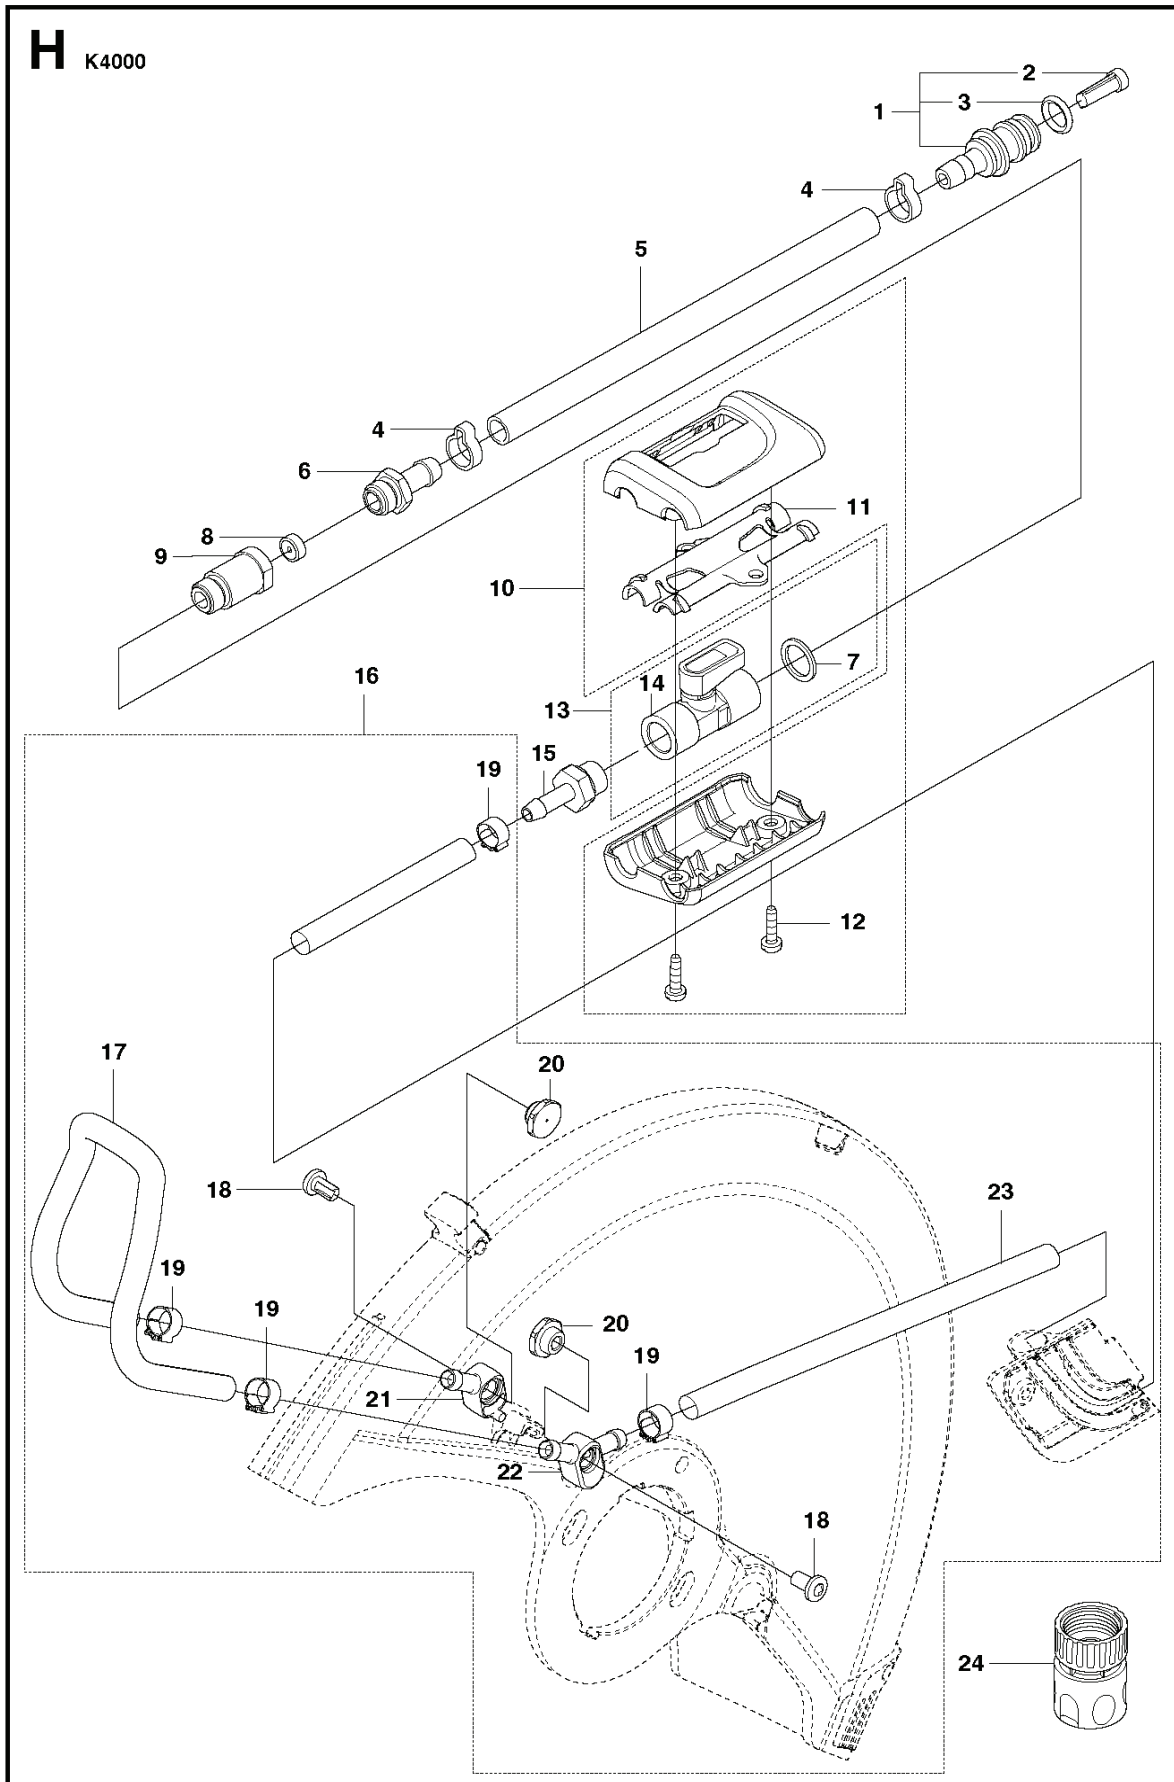

POWER CUTTERS

PXM_REF	PXM_PARTNO	DESCRIPTION	PXM_REMARK	QTY.
1	506295702	NIPPLE	Inlc. 2 - 3	1
2	506298801	FILTER		1
3	505103501	O-RING		1
4	576129701	HOSE CLAMP		2
5	506607501	HOSE		1
6	501074201	NIPPLE		1
7	531074260	WASHER		1
8	506486101	FLOW CONTROL		1
9	575303301	NIPPLE		1
10	522945101	HOUSING	Inlc. 11 - 12	1
11	510187501	INSERT	Not for UK	1
12	504909410	SCREW ITXSCT	RoW	2
13	510195901	VALVE KIT	Inlc. 7, 14	1
14	576258001	VALVE		1
15	589996601	NIPPLE		1
16	505095407	HOSE KIT	Inlc. 17 - 23	1
17	578198107	HOSE	320mm	1
18	504634602	SCREW ITXSCM		2
19	506498701	HOSE CLAMP		4
20	576798403	NIPPLE		2
21	504634501	HOUSING		1
22	505115501	HOUSING		1
23	578198108	HOSE	720mm	1
24	503266003	COUPLER	USA	1
24	503266004	COUPLER	RoW	1