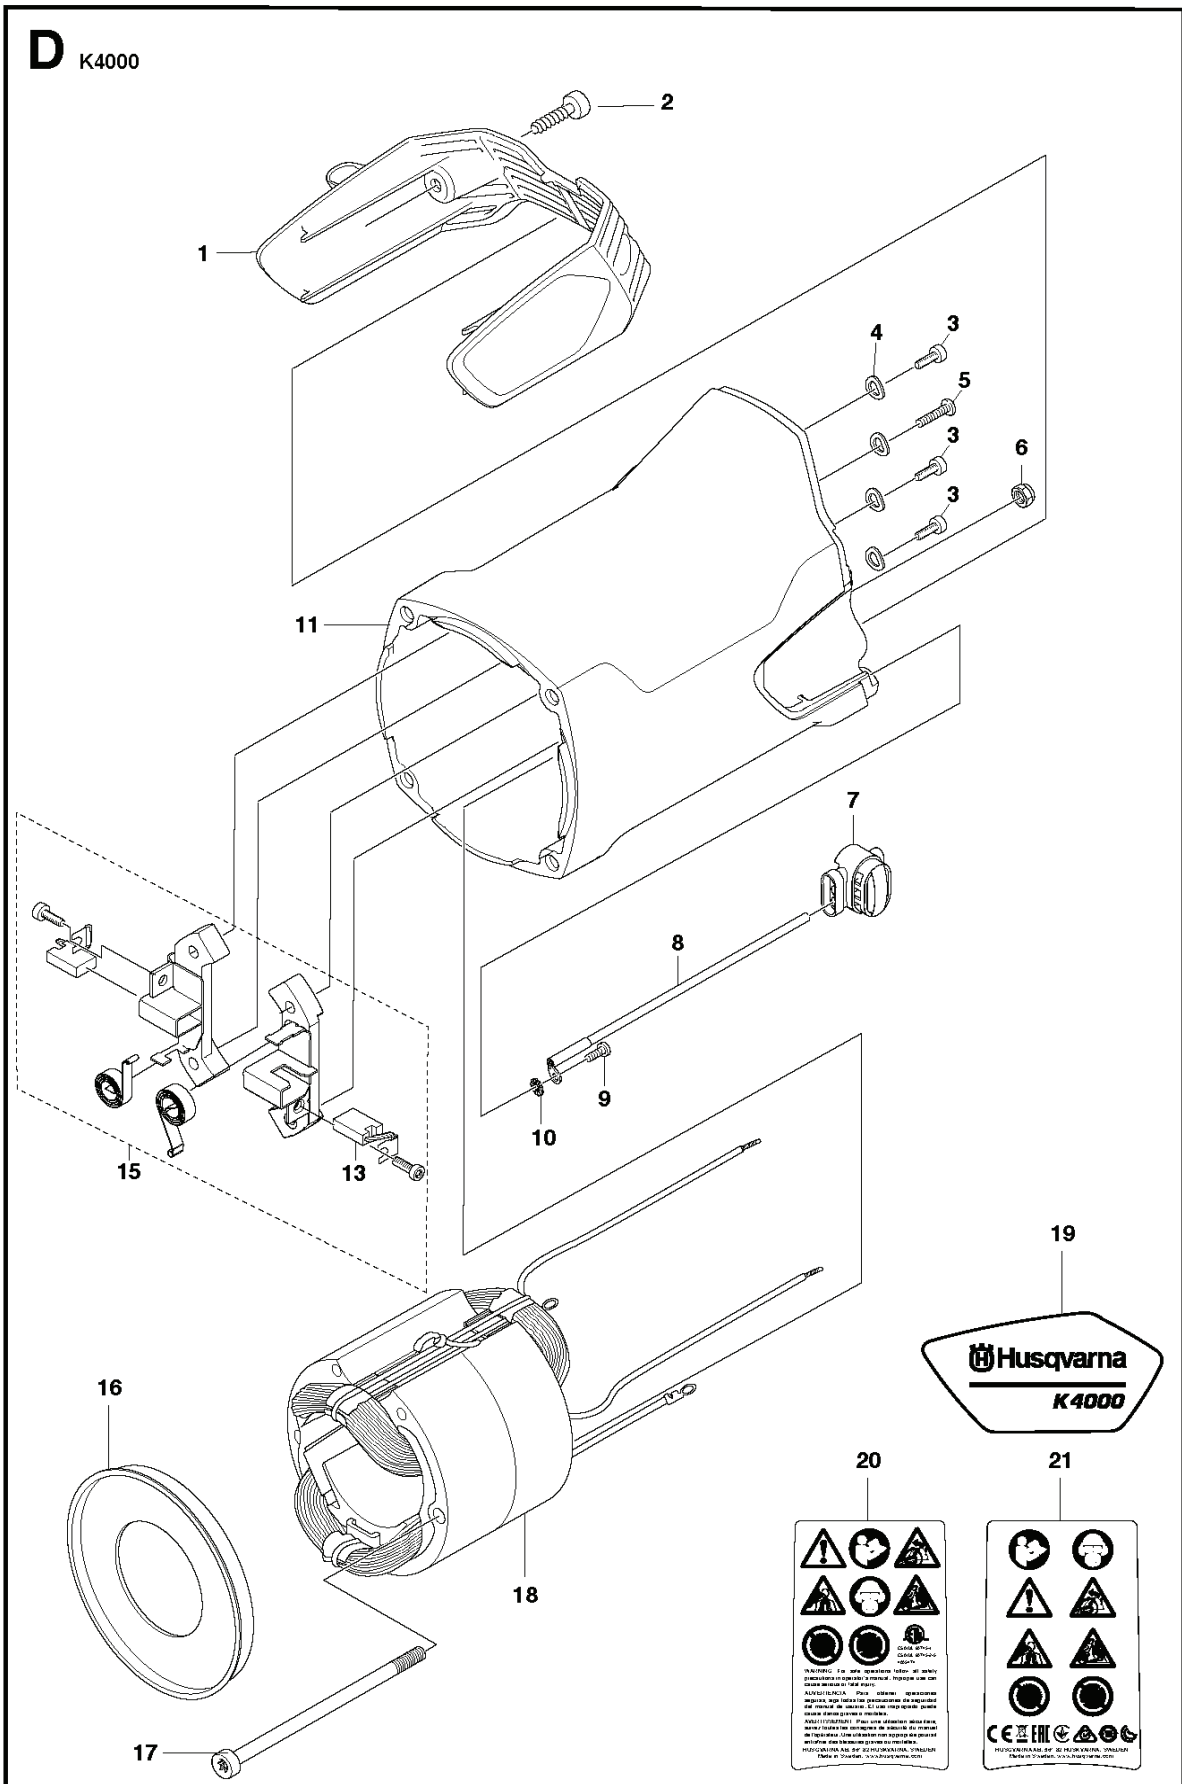

POWER CUTTERS

PXM_REF	PXM_PARTNO	DESCRIPTION	PXM_REMARK	QTY.
1	577716901	WHEEL GUARD	Incl. 2 - 6	1
2	576786101	ADAPTER		1
3	504909414	SCREW ITX SCT		2
4	576797701	HANDLE HALF		1
5	576797601	HANDLE HALF		1
6	506266302	LINING		1
7	577935301	SPRAY GUARD ASSY	Incl. 8-9	1
8	576631001	LOCKING HANDLE		1
9	576631501	SPRING		1
10	506382601	TOOL		1

POWER CUTTERS

PXM_REF	PXM_PARTNO	DESCRIPTION	PXM_REMARK	QTY.
1	589530101	SCREW ITX SCT		4
2	589583301	SCREW		4
3	577481901	SPRING		1
4	589657302	LOCKING BUTTON		1
5	590935701	SCREW		2
6	531031887	CLIP		1
7	577010105	HOLDER ASSY	100-120V, incl 8	1
7	577010106	HOLDER ASSY	230V, incl 8	1
8	578032601	SLEEVE	100-120V	1
8	578032401	SLEEVE	230V	2
9	531031883	SWITCH		1
10	582330201	HANDLE HALF		1
11	582330301	HANDLE HALF		1

POWER CUTTERS

PXM_REF	PXM_PARTNO	DESCRIPTION	PXM_REMARK	QTY.
1	506295702	NIPPLE	Inlc. 2 - 3	1
2	506298801	FILTER		1
3	505103501	O-RING		1
4	576129701	HOSE CLAMP		2
5	506607501	HOSE		1
6	501074201	NIPPLE		1
7	531074260	WASHER		1
8	506486101	FLOW CONTROL		1
9	575303301	NIPPLE		1
10	522945101	HOUSING	Inlc. 11 - 12	1
11	510187501	INSERT	Not for UK	1
12	504909410	SCREW ITXSCT	RoW	2
13	510195901	VALVE KIT	Inlc. 7, 14	1
14	576258001	VALVE		1
15	589996601	NIPPLE		1
16	505095407	HOSE KIT	Inlc. 17 - 23	1
17	578198107	HOSE	320mm	1
18	504634602	SCREW ITXSCM		2
19	506498701	HOSE CLAMP		4
20	576798403	NIPPLE		2
21	504634501	HOUSING		1
22	505115501	HOUSING		1
23	578198108	HOSE	720mm	1
24	503266003	COUPLER	USA	1
24	503266004	COUPLER	RoW	1

B K4000

POWER CUTTERS

PXM_REF	PXM_PARTNO	DESCRIPTION	PXM_REMARK	QTY.
1	577066601	RUBBER BUSHING		1
2	503250901	BEARING		1
3	579256201	SCREW		1
4	582586602	ROTOR	100-120V	1
4	582586601	ROTOR	230V	1
5	735313310	CIRCLIP		1
6	505530351	SPRING WASHER		1
7	531073944	BALL BEARING		1
8	505530316	SPACER		1
9	505530341	GASKET		1
10	505530352	SPACER		1
11	505530319	SPACER		1
12	506098602	PINION		1
13	523122402	NUT		1