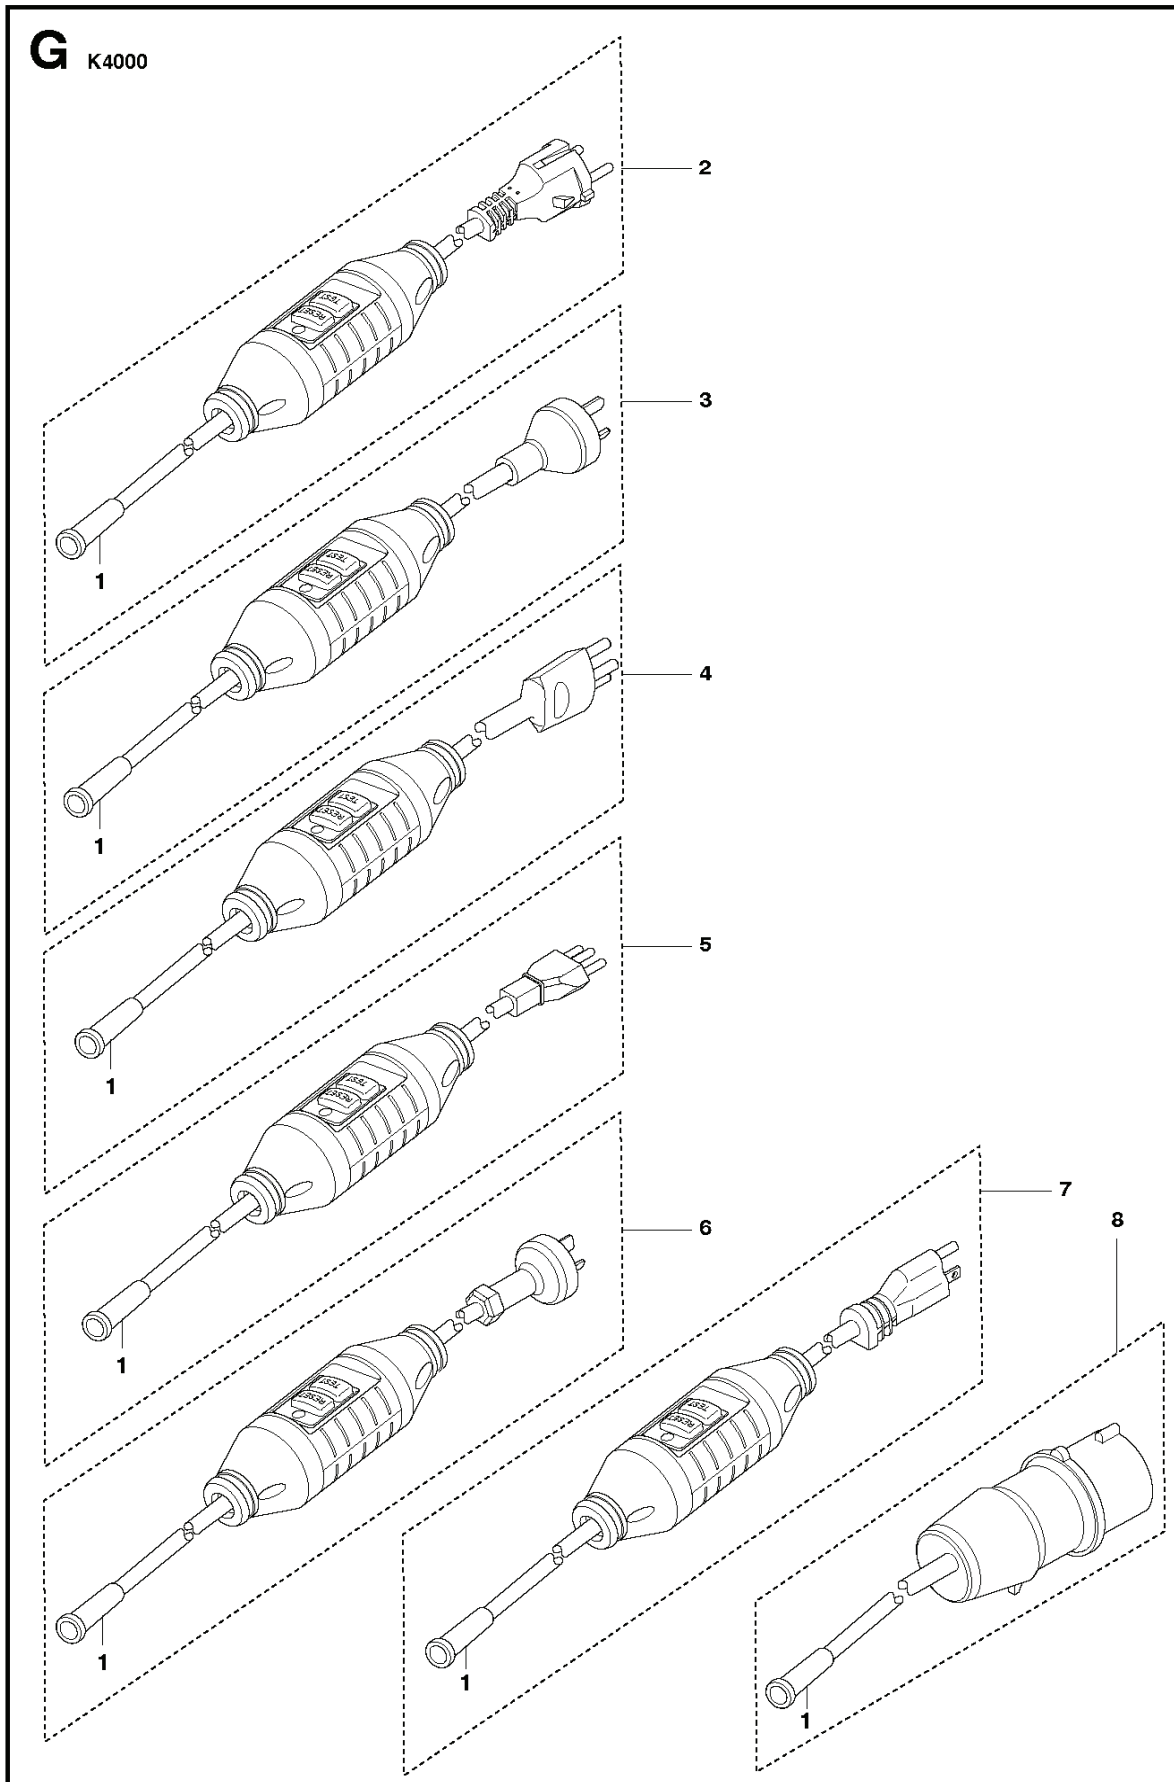

SPARE PARTS CATALOGUE
POWER CUTTERS: HUSQVARNA K 4000

Spare Parts List

SPARE PARTS LIST

POWER CUTTERS

HUSQVARNA K 4000

POWER CUTTERS

PXM_REF	PXM_PARTNO	DESCRIPTION	PXM_REMARK	QTY.
1	575811001	CABLE SLEEVE		1
2	594005601	CABLE ASSY	230V PRCD. incl 1	1
3	594005606	CABLE ASSY	110V PRCD. AU. incl 1	1
4	594005605	CABLE ASSY	230V PRCD. CH. incl 1	1
5	594005607	CABLE ASSY	230V PRCD. BR. incl 1	1
6	594005602	CABLE ASSY	230V PRCD. CN. incl 1	1
7	594005603	CABLE ASSY	100-120V PRCD. JP, US. incl 1	1
8	593903901	CABLE ASSY	110V UK. incl 1	1

POWER CUTTERS

PXM_REF	PXM_PARTNO	DESCRIPTION	PXM_REMARK	QTY.
1	581855201	SCREW		1
2	506070901	FLANGE WASHER	JP	2
2	583874401	FLANGE	RoW	2
3	581605403	BUSHING	JP	1
3	578398201	BUSHING	RoW	1
4	506324801	SUPPORT FLANGE		1
5	505574116	SCREW ITXSCM		3
6	506266501	FLANGE		1
7	503215310	SCREW ITXSCM		2
8	506266401	SCREEN		1
9	544403201	GEAR SET	Incl. 10 - 16	1
10	506288401	SCREEN		1
11	503252101	BALL BEARING		1
12	506412801	BLADE SHAFT		1
13	505574120	SCREW ITXSCM		4
14	523056201	GASKET		1
15	531031875	GEAR WHEEL	Incl. 17	1
16	738220015	BALL BEARING		1
17	506098602	PINION		1

POWER CUTTERS

PXM_REF	PXM_PARTNO	DESCRIPTION	PXM_REMARK	QTY.
1	577716901	WHEEL GUARD	Incl. 2 - 6	1
2	576786101	ADAPTER		1
3	504909414	SCREW ITX SCT		2
4	576797701	HANDLE HALF		1
5	576797601	HANDLE HALF		1
6	506266302	LINING		1
7	577935301	SPRAY GUARD ASSY	Incl. 8-9	1
8	576631001	LOCKING HANDLE		1
9	576631501	SPRING		1
10	506382601	TOOL		1