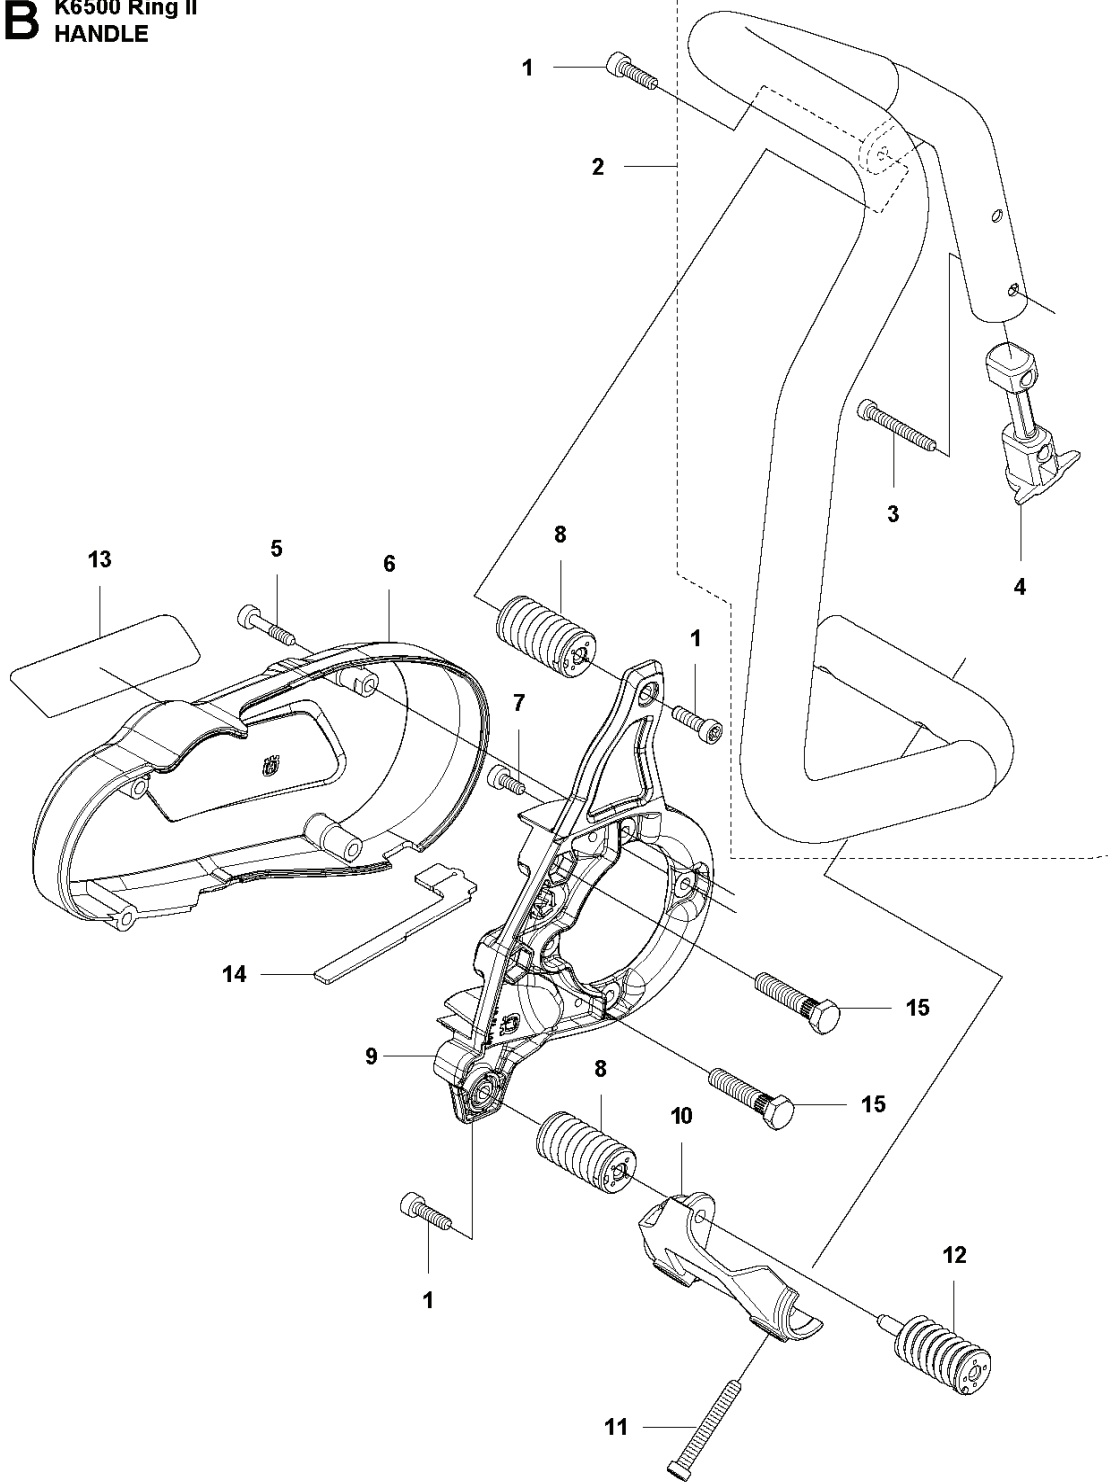

B K6500 Ring II
HANDLE

POWER CUTTERS

PXM_REF	PXM_PARTNO	DESCRIPTION	PXM_REMARK	QTY.
1	544218420	SCREW ITXSCM		3
2	581802602	FRONT HANDLE ASSY		1
3	504909440	SCREW ITXSCT		2 2
4	575295801	PLUG		1 2
5	503215326	SCREW ITXSCM		4
6	581223402	BELT COVER		1
7	503215312	SCREW ITXSCM		4
8	575412201	ANTIVIBRATION ELEMENT		2
9	581125101	CUTTER ARM		1
10	586426101	BRACKET		1
11	503215445	SCREW ITXSCT		2
12	537210311	ANTIVIBRATION ELEMENT		1
13	575628501	DECAL		1
14	581709701	GASKET		1
15	506033202	SCREW		2