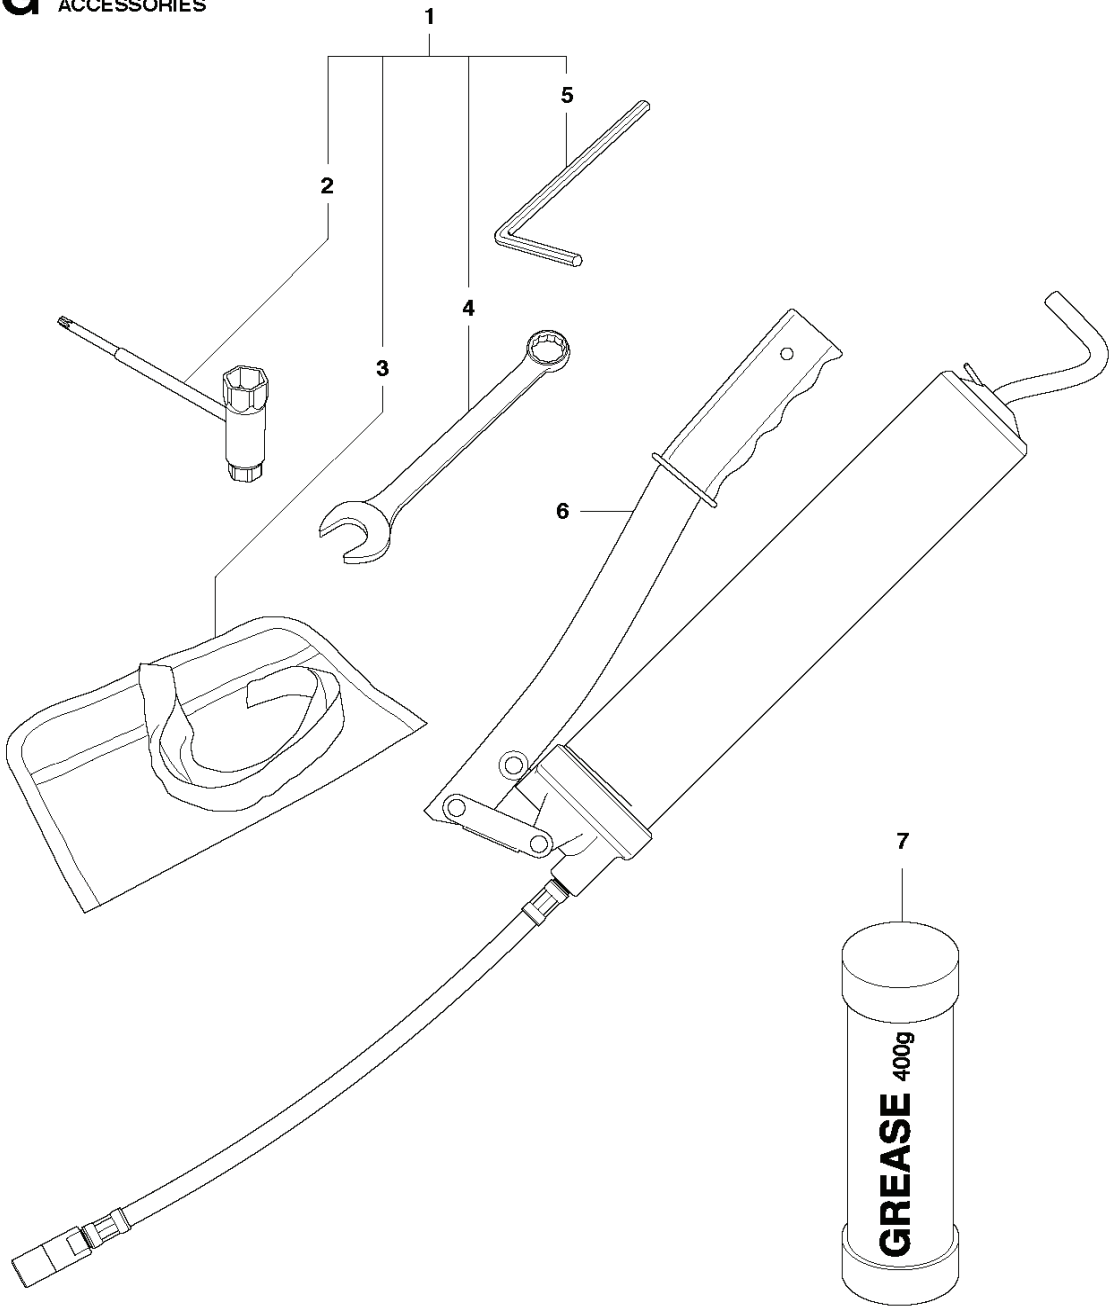

G K6500 Ring II
ACCESSORIES

POWER CUTTERS

PXM_REF	PXM_PARTNO	DESCRIPTION	PXM_REMARK	QTY.
1	506363804	TOOL		1
2	506382601	TOOL		1 1
3	501192201	TOOL		1 1
4	506355201	SPANNER	19mm	1 1
5	506363601	HEX KEY	Allenkey 6mm	1 1
6	506384902	GUN		1
7	588814801	GREASE		1