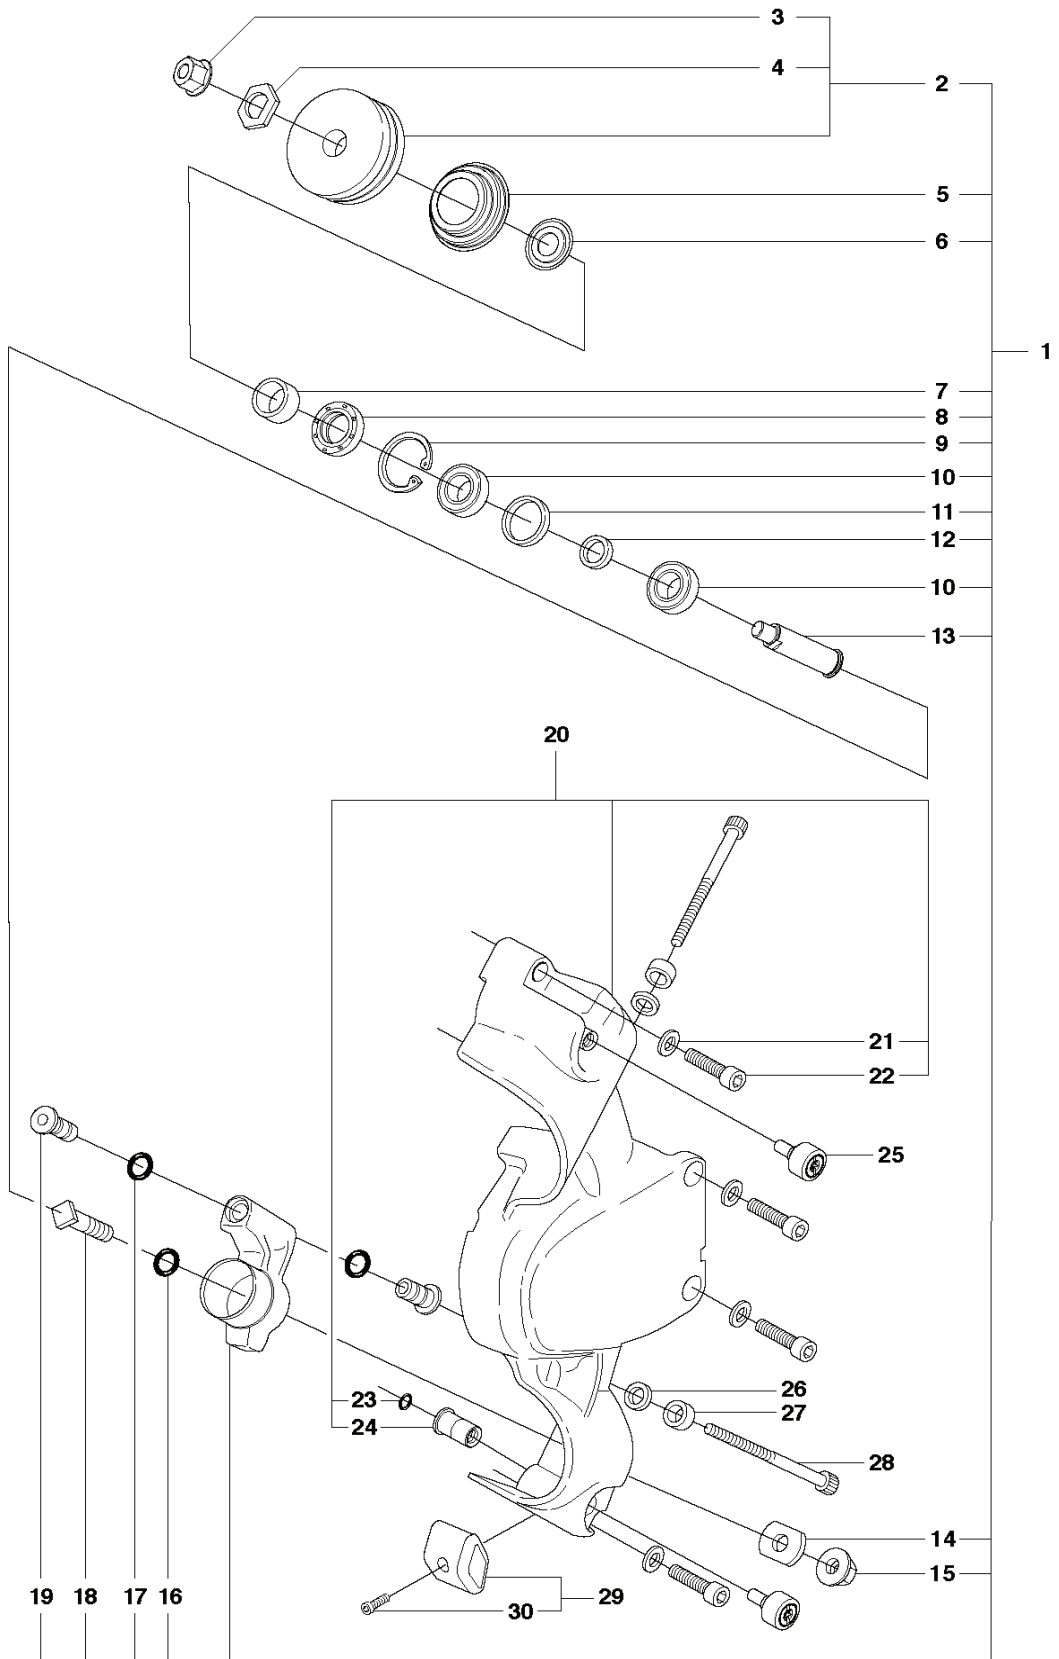

D K6500 Ring II
COVER

POWER CUTTERS

PXM_REF	PXM_PARTNO	DESCRIPTION	PXM_REMARK	QTY.	
1	506351807	LEVER ASSY		2	
2	506352103	SUPPORT ROLLER		1	1
3	503220401	NUT	Fine thread	1	2
4	506303401	DRIVER		1	2
5	506399501	SEALING		1	1
6	506321701	WASHER		1	1
7	506379302	SPACING SLEEVE		1	1
8	503262001	SEALING RING		1	1
9	735312810	CIRCLIP		1	1
10	525831801	BALL BEARING		2	1
11	506316802	SPACING SLEEVE		1	1
12	506303302	SPACING SLEEVE		1	1
13	506493202	SHAFT		1	1
14	506346301	WASHER		1	1
15	503220001	HEXAGON NUT		1	1
16	503263008	O-RING		1	1
17	503263026	O-RING		2	1
18	506346401	SCREW		1	1
19	506334903	SPACING TUBE		2	
20	506493303	COVER		1	
21	503230403	WASHER		4	20
22	503205435	SCREW		4	20
23	740420400	O-RING		2	20
24	506330801	THREAD INSERT		2	20
25	505574901	ADJUSTMENT WHEEL		2	
26	506376301	SPACER		2	
27	506376401	RUBBER BUSHING		2	
28	544218455	SCREW ITXSCM		2	
29	506351903	WEAR PROTECTION		1	
30	505574101	SCREW ITXSCM		1	29