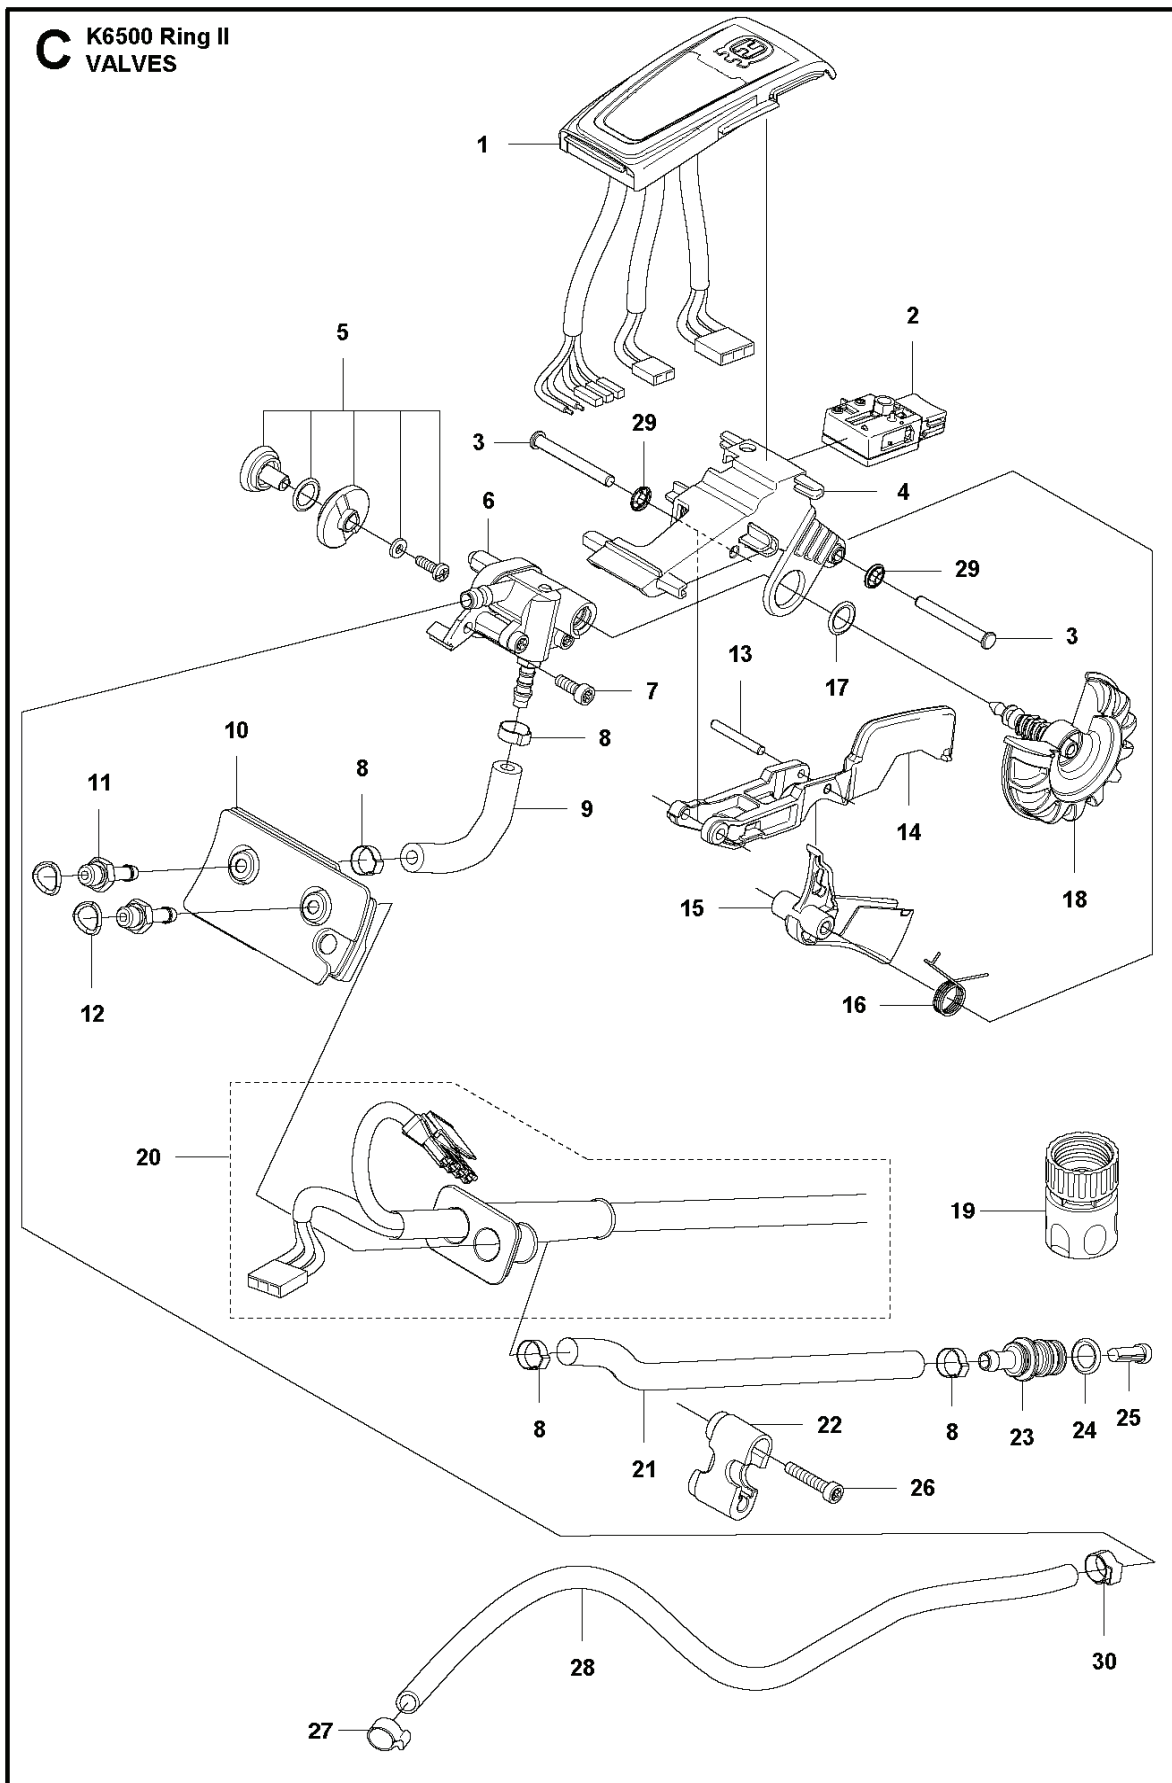

SPARE PARTS CATALOGUE

POWER CUTTERS: HUSQVARNA CONSTRUCTION PRODUCTS K6500 RING

Spare Parts List

SPARE PARTS LIST

POWER CUTTERS

HUSQVARNA CONSTRUCTION
PRODUCTS K6500 RING

C K6500 Ring II
VALVES

POWER CUTTERS

PXM_REF	PXM_PARTNO	DESCRIPTION	PXM_REMARK	QTY.
1	585412102	DISPLAY		1
2	525396401	TRIGGER SWITCH		1
3	587835701	PARALLEL PIN		2
4	524429001	CONSOLE		1
5	585439002	SPINDLE		1
6	522960204	VALVE		1
7	504909414	SCREW ITXSCT		1
8	576129701	HOSE CLAMP		4
9	580668102	HOSE		1
10	575295401	GROMMET		1
11	501282902	NIPPLE		1
12	740420600	O-RING		1
13	720127606	PARALLEL PIN		1
14	574824901	TRIGGER LOCKOUT		1
15	522997201	TRIGGER		1
16	574354202	TORSION SPRING		1
17	740430300	O-RING		1
18	525522001	VALVE SPINDLE		1
19	503266003	COUPLER	"3/4"	1
19	503266004	COUPLER	"1/2"	1
20	501071401	WIRING ASSY		1
21	506607502	HOSE		1
22	525322801	CLIP		1
23	582175401	NIPPLE		1
24	505103501	O-RING		1
25	506298801	FILTER		1
26	504909425	SCREW ITXSCT		1
27	506095603	HOSE CLAMP		1
28	581893513	HOSE		1
29	735583501	WASHER		2
30	586020401	HOSE CLAMP		1

B K6500 Ring II
HANDLE

POWER CUTTERS

PXM_REF	PXM_PARTNO	DESCRIPTION	PXM_REMARK	QTY.
1	544218420	SCREW ITXSCM		3
2	581802602	FRONT HANDLE ASSY		1
3	504909440	SCREW ITXSCT		2 2
4	575295801	PLUG		1 2
5	503215326	SCREW ITXSCM		4
6	581223402	BELT COVER		1
7	503215312	SCREW ITXSCM		4
8	575412201	ANTIVIBRATION ELEMENT		2
9	581125101	CUTTER ARM		1
10	586426101	BRACKET		1
11	503215445	SCREW ITXSCT		2
12	537210311	ANTIVIBRATION ELEMENT		1
13	575628501	DECAL		1
14	581709701	GASKET		1
15	506033202	SCREW		2