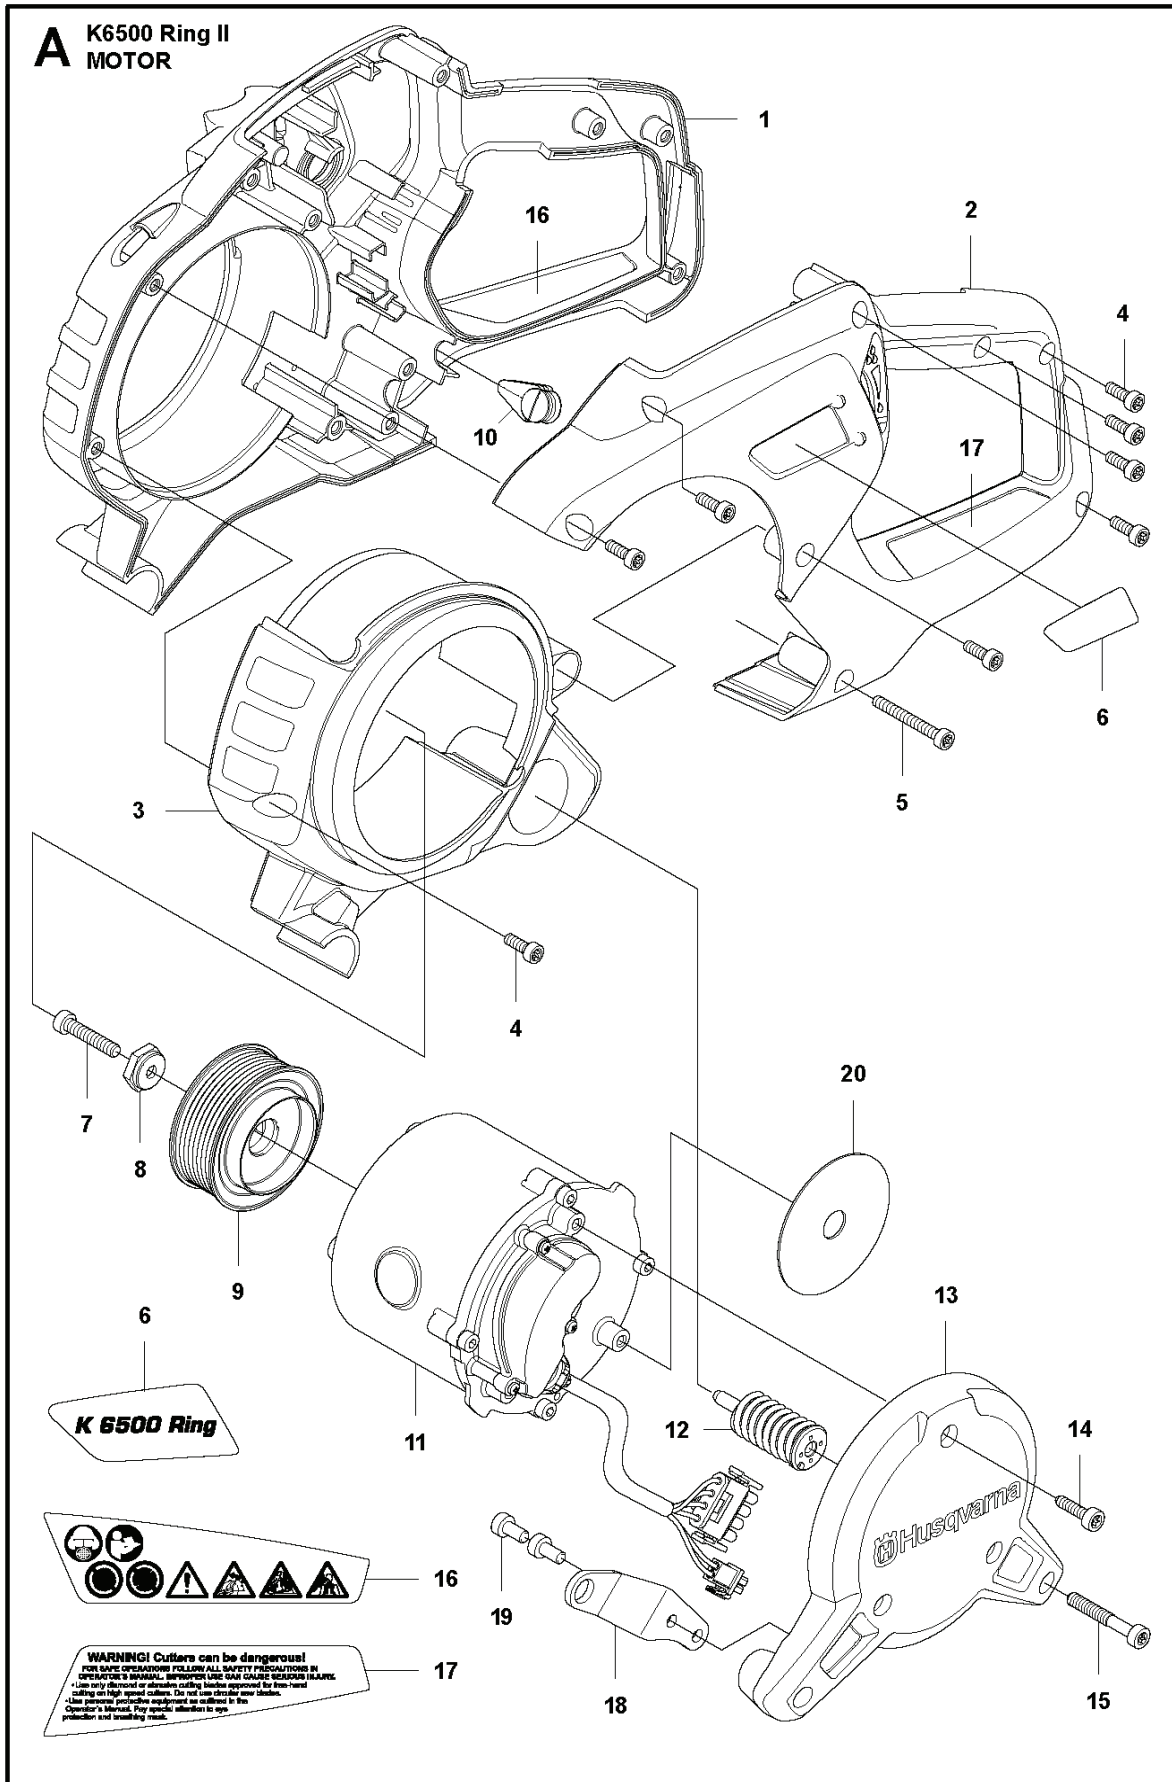

POWER CUTTERS

PXM_REF	PXM_PARTNO	DESCRIPTION	PXM_REMARK	QTY.
1	574844905	HANDLE HALF		1
2	574845003	HANDLE HALF		1
3	529279502	MOTOR HOUSING		1
4	504909414	SCREW ITXSCT		8
5	504909440	SCREW ITXSCT		1
6	575628402	DECAL		1
7	544218430	SCREW ITXSCM		1
8	504038301	SPACING SLEEVE		1
9	581905001	PULLEY		1
10	583878001	PLUG		1
11	574170402	MOTOR		1
12	537210304	ANTIVIBRATION ELEMENT		1
13	529291201	MOTOR COVER		1
14	503215326	SCREW ITXSCM		3
15	544218440	SCREW ITXSCM		2
16	581166101	DECAL		1
17	581166001	DECAL	US ONLY	1
17	581166003	DECAL	ROW	1
18	581709901	BRACKET		1
19	504909410	SCREW ITXSCT		2
20	581675101	WASHER		1