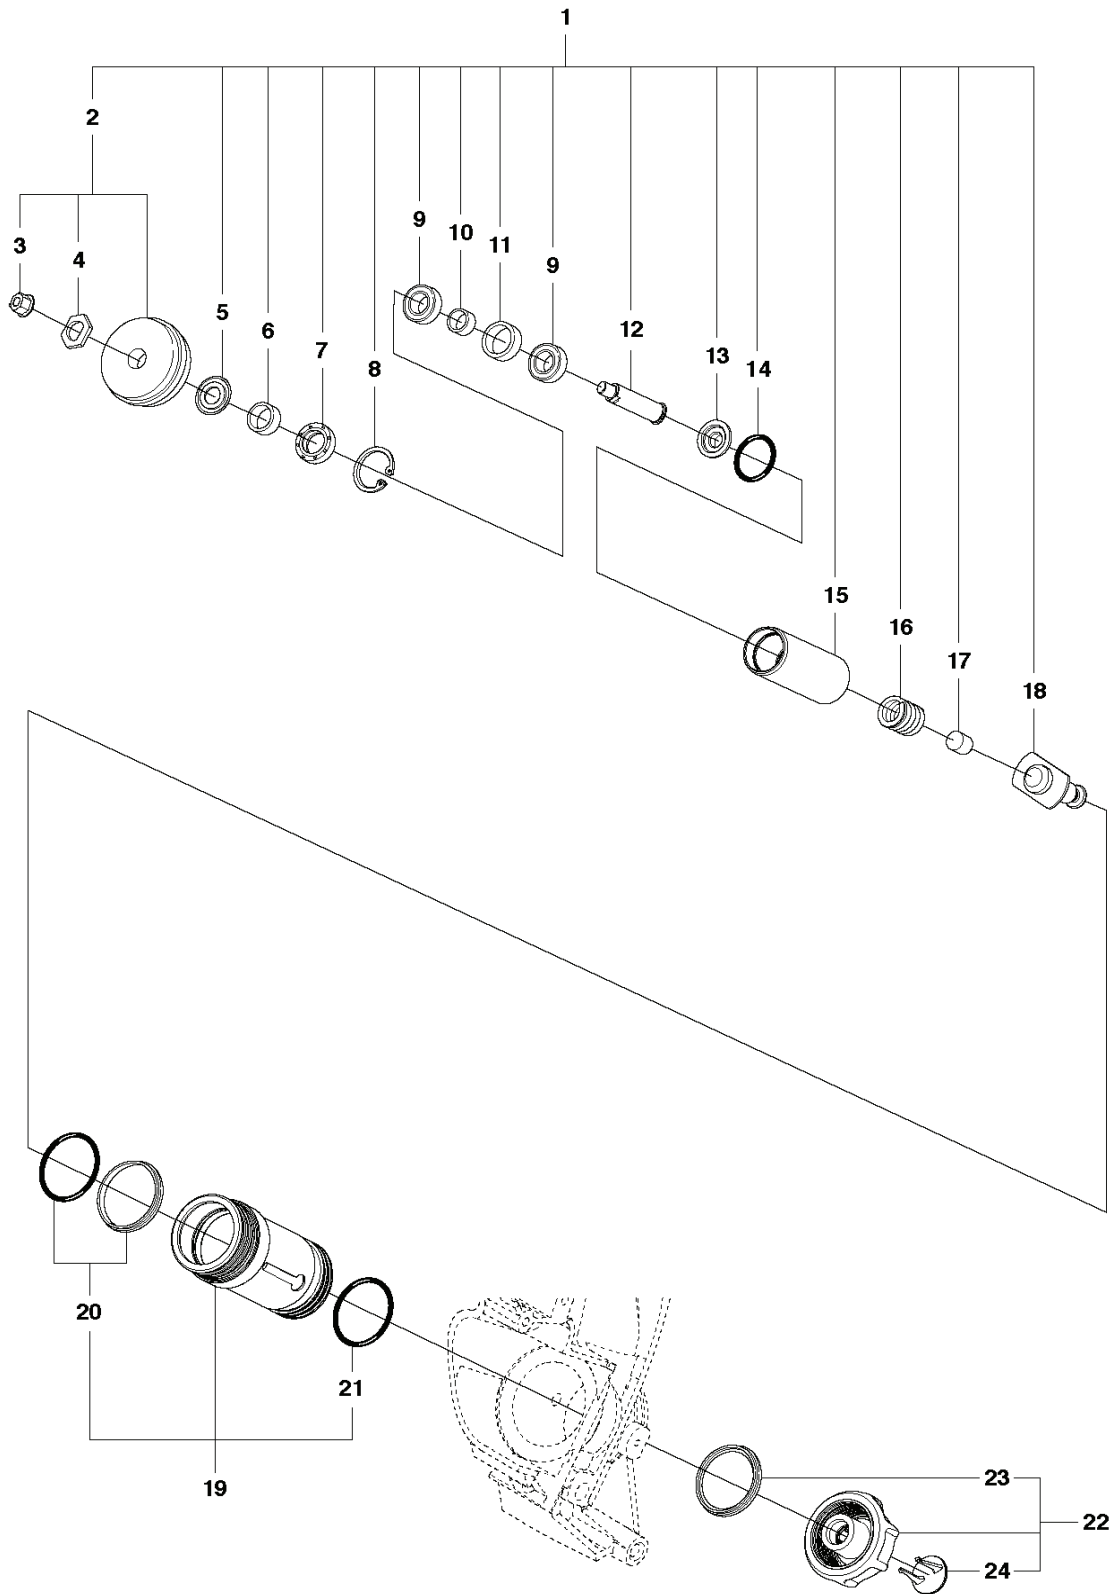

F K6500 Ring II
GUIDE

POWER CUTTERS

PXM_REF	PXM_PARTNO	DESCRIPTION	PXM_REMARK	QTY.
1	506493401	BEARING CAGE		2
2	506352005	GUIDE ROLLER		1 1
3	503220401	NUT		1 2
4	506303401	DRIVER		1 2
5	506316901	DUST COVER		1 1
6	506379302	SPACING SLEEVE		1 1
7	503262001	SEALING RING		1 1
8	735312810	CIRCLIP		1 1
9	525831801	BALL BEARING		2 1
10	506303301	SPACING SLEEVE		1 1
11	506316801	SPACING SLEEVE		1 1
12	506493201	SHAFT		1 1
13	506381101	HUB CAP		1 1
14	740482012	O-RING		1 1
15	506380901	BEARING CAGE		1 1
16	506347603	COMPRESSION SPRING		1 1
17	506303501	BUMPER		1 1
18	506389701	PEN		1 1
19	544077601	SLEEVE		2
20	506343901	GASKET KIT		1 19
21	740482502	O-RING		1 19
22	506382202	KNOB		1
23	506336501	SEALING RING		1 22
24	506382102	HUB CAP		1 22