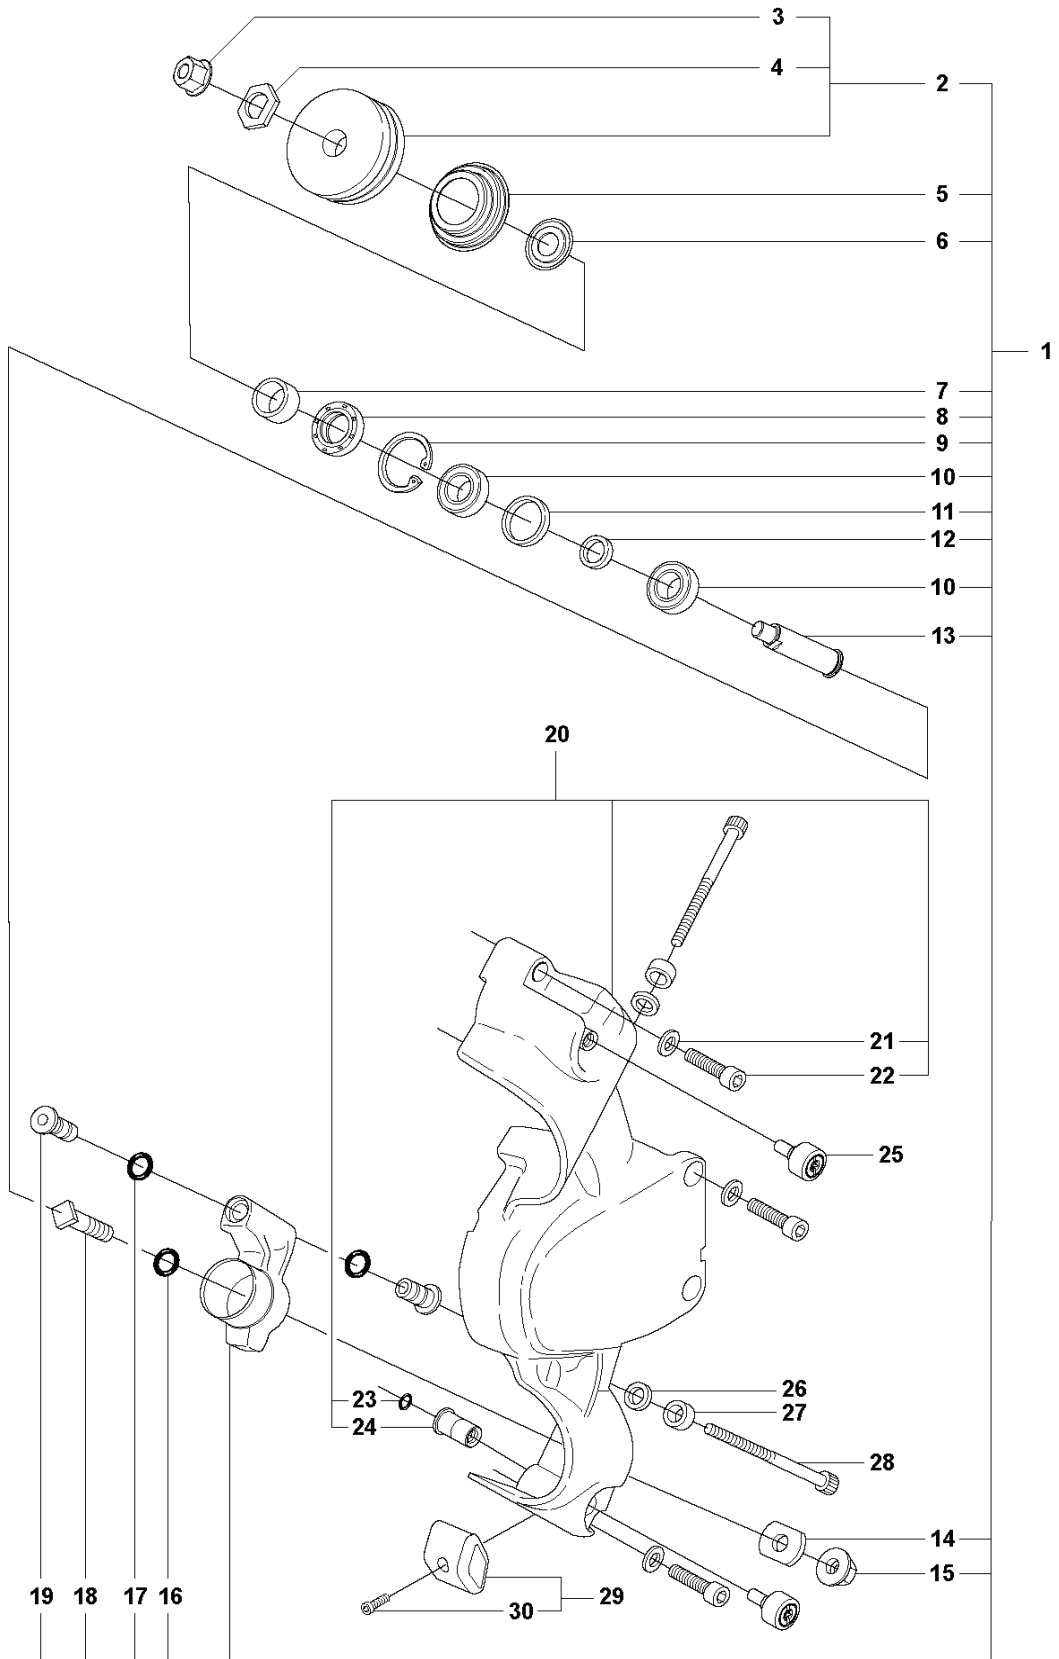

D K7000 RING COVER

POWER CUTTERS

PXM_REF	PXM_PARTNO	DESCRIPTION	PXM_REMARK	QTY.	
1	506351807	LEVER ASSY		2	
2	506352103	SUPPORT ROLLER		1	1
3	503220401	NUT	Fine thread	1	2
4	506303401	DRIVER		1	2
5	506399501	SEALING		1	1
6	506321701	WASHER		1	1
7	506379302	SPACING SLEEVE		1	1
8	503262001	SEALING RING		1	1
9	735312810	CIRCLIP		1	1
10	525831801	BALL BEARING		2	1
11	506316802	SPACING SLEEVE		1	1
12	506303302	SPACING SLEEVE		1	1
13	506493202	SHAFT		1	1
14	506346301	WASHER		1	1
15	503220001	HEXAGON NUT		1	1
16	503263008	O-RING		1	1
17	503263026	O-RING		2	1
18	506346401	SCREW		1	1
19	506334903	SPACING TUBE		2	
20	506493304	COVER	"17"	1	
20	506493303	COVER	"14"	1	
21	503230403	WASHER		4	20
22	503205435	SCREW		4	20
23	740420400	O-RING		2	20
24	506330801	THREAD INSERT		2	20
25	505574901	ADJUSTMENT WHEEL		2	
26	506376301	SPACER		2	
27	506376401	RUBBER BUSHING		2	
28	544218455	SCREW ITXSCM		2	
29	506351903	WEAR PROTECTION		1	
30	505574116	SCREW ITXSCM		1	29