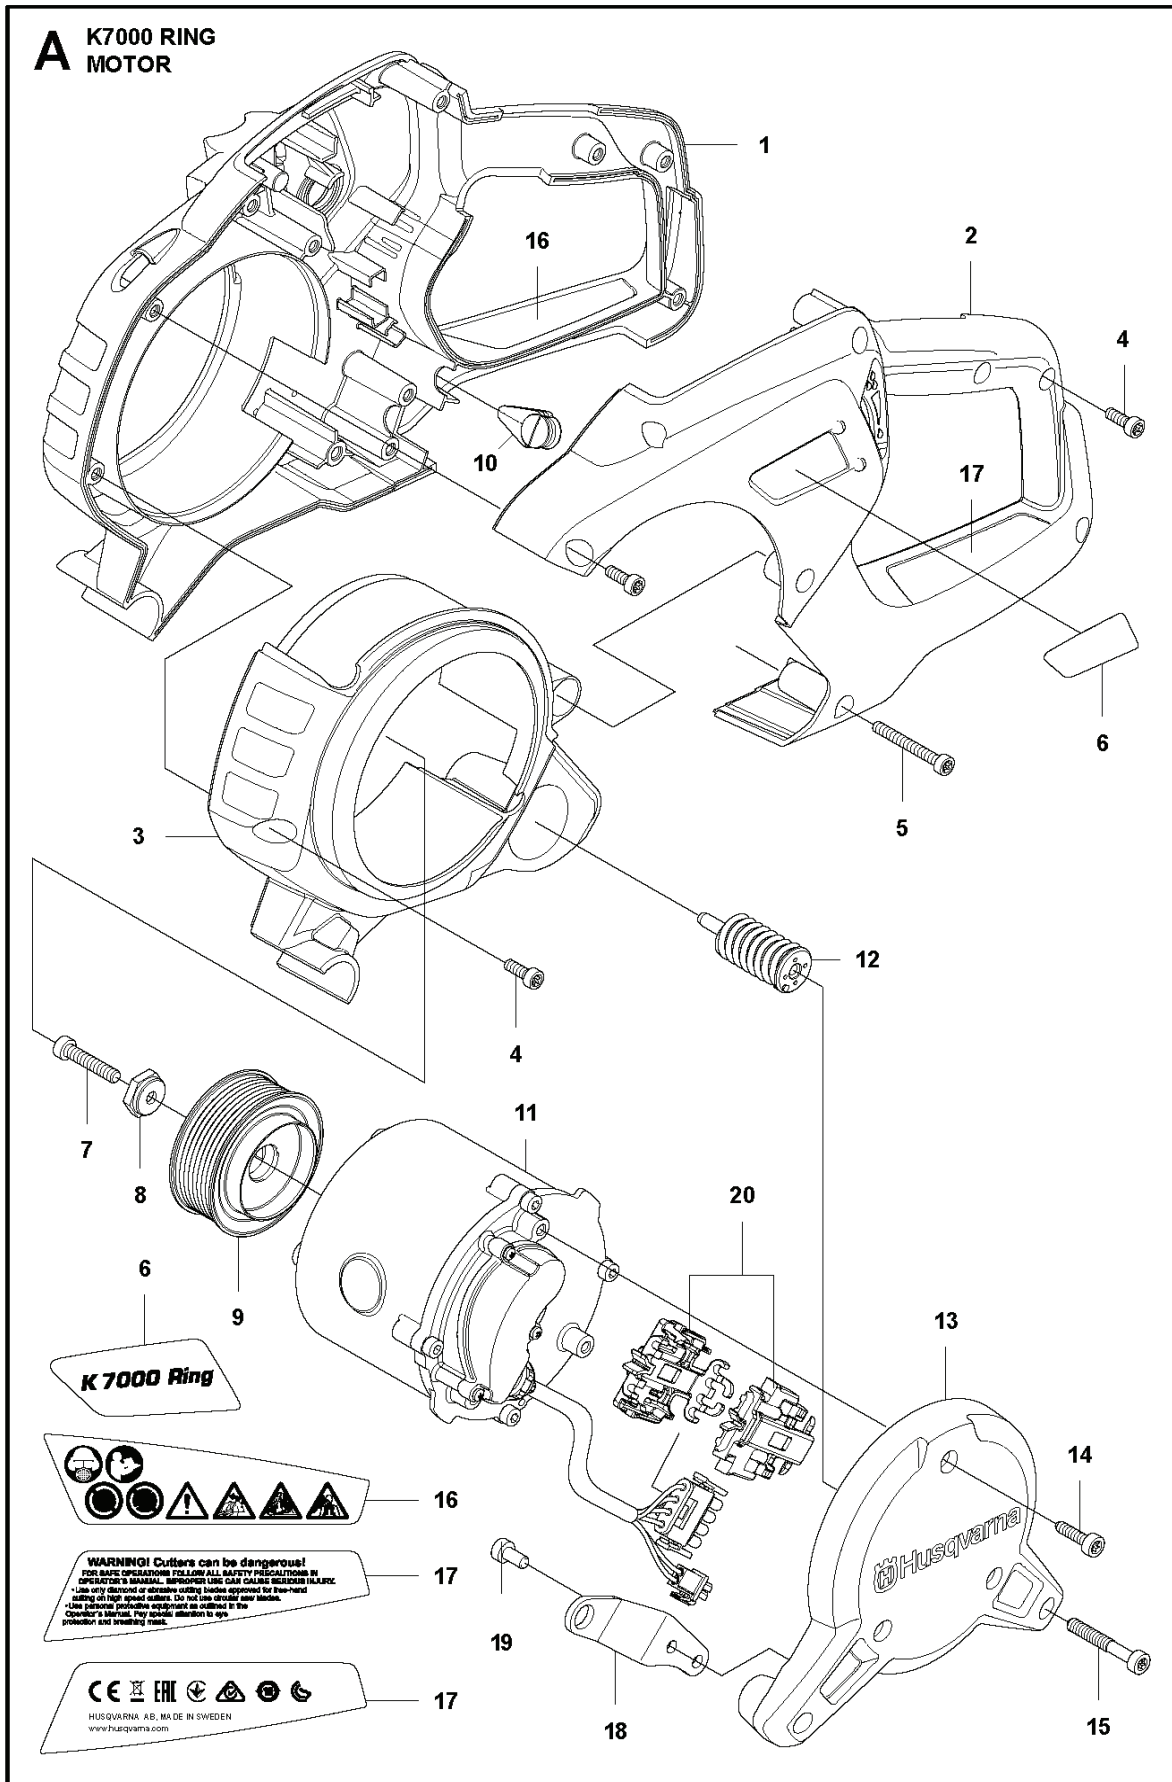

POWER CUTTERS

PXM_REF	PXM_PARTNO	DESCRIPTION	PXM_REMARK	QTY.
1	574844905	HANDLE HALF		1
2	574845003	HANDLE HALF		1
3	529279502	MOTOR HOUSING		1
4	504909414	SCREW ITXSCT		8
5	504909440	SCREW ITXSCT		1
6	575628408	DECAL		1
7	544218430	SCREW ITXSCM		1
8	504038301	SPACING SLEEVE		1
9	581905001	PULLEY		1
10	583878001	PLUG		1
11	599637201	MOTOR		1 11
12	537210304	ANTIVIBRATION ELEMENT		1
13	529291202	MOTOR COVER		1
14	503215326	SCREW ITXSCM		3
15	544218440	SCREW ITXSCM		2
16	581166101	DECAL		1
17	581166001	DECAL	US ONLY	1
17	581166003	DECAL	ROW	1
18	581709901	BRACKET		1
19	504909410	SCREW ITXSCT		2
20	598757301	COVER KIT		1 11