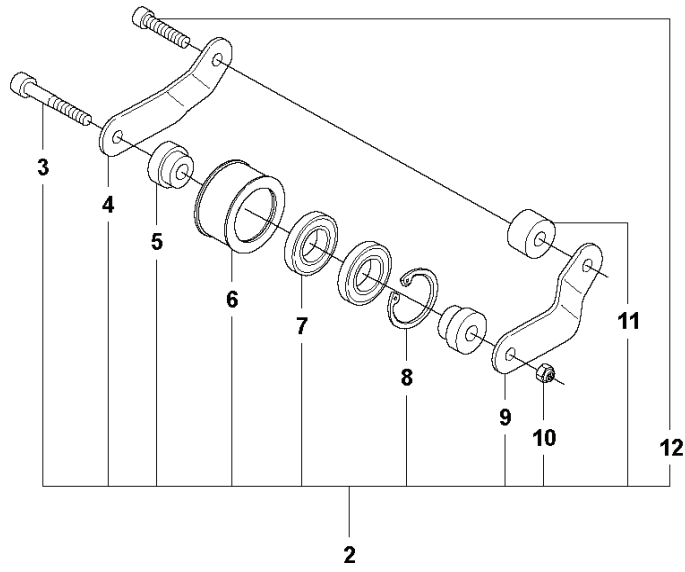

SPARE PARTS CATALOGUE
POWER CUTTERS: HUSQVARNA K 7000 RING

Spare Parts List

SPARE PARTS LIST

POWER CUTTERS

HUSQVARNA K 7000 RING

J K7000 RING
ACCESSORIES

POWER CUTTERS

PXM_REF	PXM_PARTNO	DESCRIPTION	PXM_REMARK	QTY.
1	506363804	TOOL		1
2	506382601	TOOL		1 1
3	501192201	TOOL		1 1
4	506355201	SPANNER	19mm	1 1
5	506363601	HEX KEY	Allen key 6mm	1 1
6	506384902	GUN		1
7	588814801	GREASE		1
8	503266003	COUPLER	"3/4"	1
8	503266004	COUPLER	"1/2"	1

H K7000 RING
BELT

POWER CUTTERS

PXM_REF	PXM_PARTNO	DESCRIPTION	PXM_REMARK	QTY.
1	544908405	BELT		1
2	506280605	BELT TENSIONER ASSY		1
3	544218437	SCREW ITXSCM		1 2
4	506335302	LEVER		1 2
5	506335202	SPACER		2 2
6	506335101	ROLLER		1 2
7	525831801	BALL BEARING		2 2
8	735312810	CIRCLIP		1 2
9	506335301	LEVER		1 2
10	732211601	LOCK NUT		1 2
11	506335401	SPACER		1 2
12	544218430	SCREW ITXSCM		1 2

POWER CUTTERS

PXM_REF	PXM_PARTNO	DESCRIPTION	PXM_REMARK	QTY.
1	738881001	LUBRICATION NIPPLE		2 20
2	503230401	WASHER		2
3	503220001	HEXAGON NUT		2
4	725545905	SCREW IHSCM		1
5	503230403	WASHER		1
6	503200045	SCREW EHHFM		1
7	503230116	WASHER		1
8	584271202	PULLEY		1
9	503215326	SCREW ITXSCM		1
10	721125270	GROOVED PIN	*17**	2 20
11	720130710	PARALLEL PIN	*17**	2
12	597166501	LOCKING BUTTON		1 20
18	506351503	DRIVE SHAFT		1 20
19	583953301	BALL BEARING		2 17
20	522657504	CHASSIS		1
21	581709801	SPACER		1
22	503215320	SCREW ITXSCM		1
23	506343901	GASKET KIT		2 25
24	740482502	O-RING		2 25
25	544077601	SLEEVE		2
26	506351903	WEAR PROTECTION		1
27	505574116	SCREW ITXSCM		1 26
28	506352304	GEAR WHEEL ASSY		1
29	506374901	SLEEVE		1 28
30	506374602	FLANGE WASHER		1 28
31	506178304	GEAR WHEEL		1 28
32	506312202	DRIVER		1 28
33	581855201	SCREW		1 28
34	506139511	WASHER		1 28
35	721425250	SPRING PIN		2 28
36	740422400	O-RING		1
37	506374801	SEALING		1
38	503215312	SCREW ITXSCM		3
39	506374701	SEALING COLLAR		1
40	503262101	SEALING RING		1