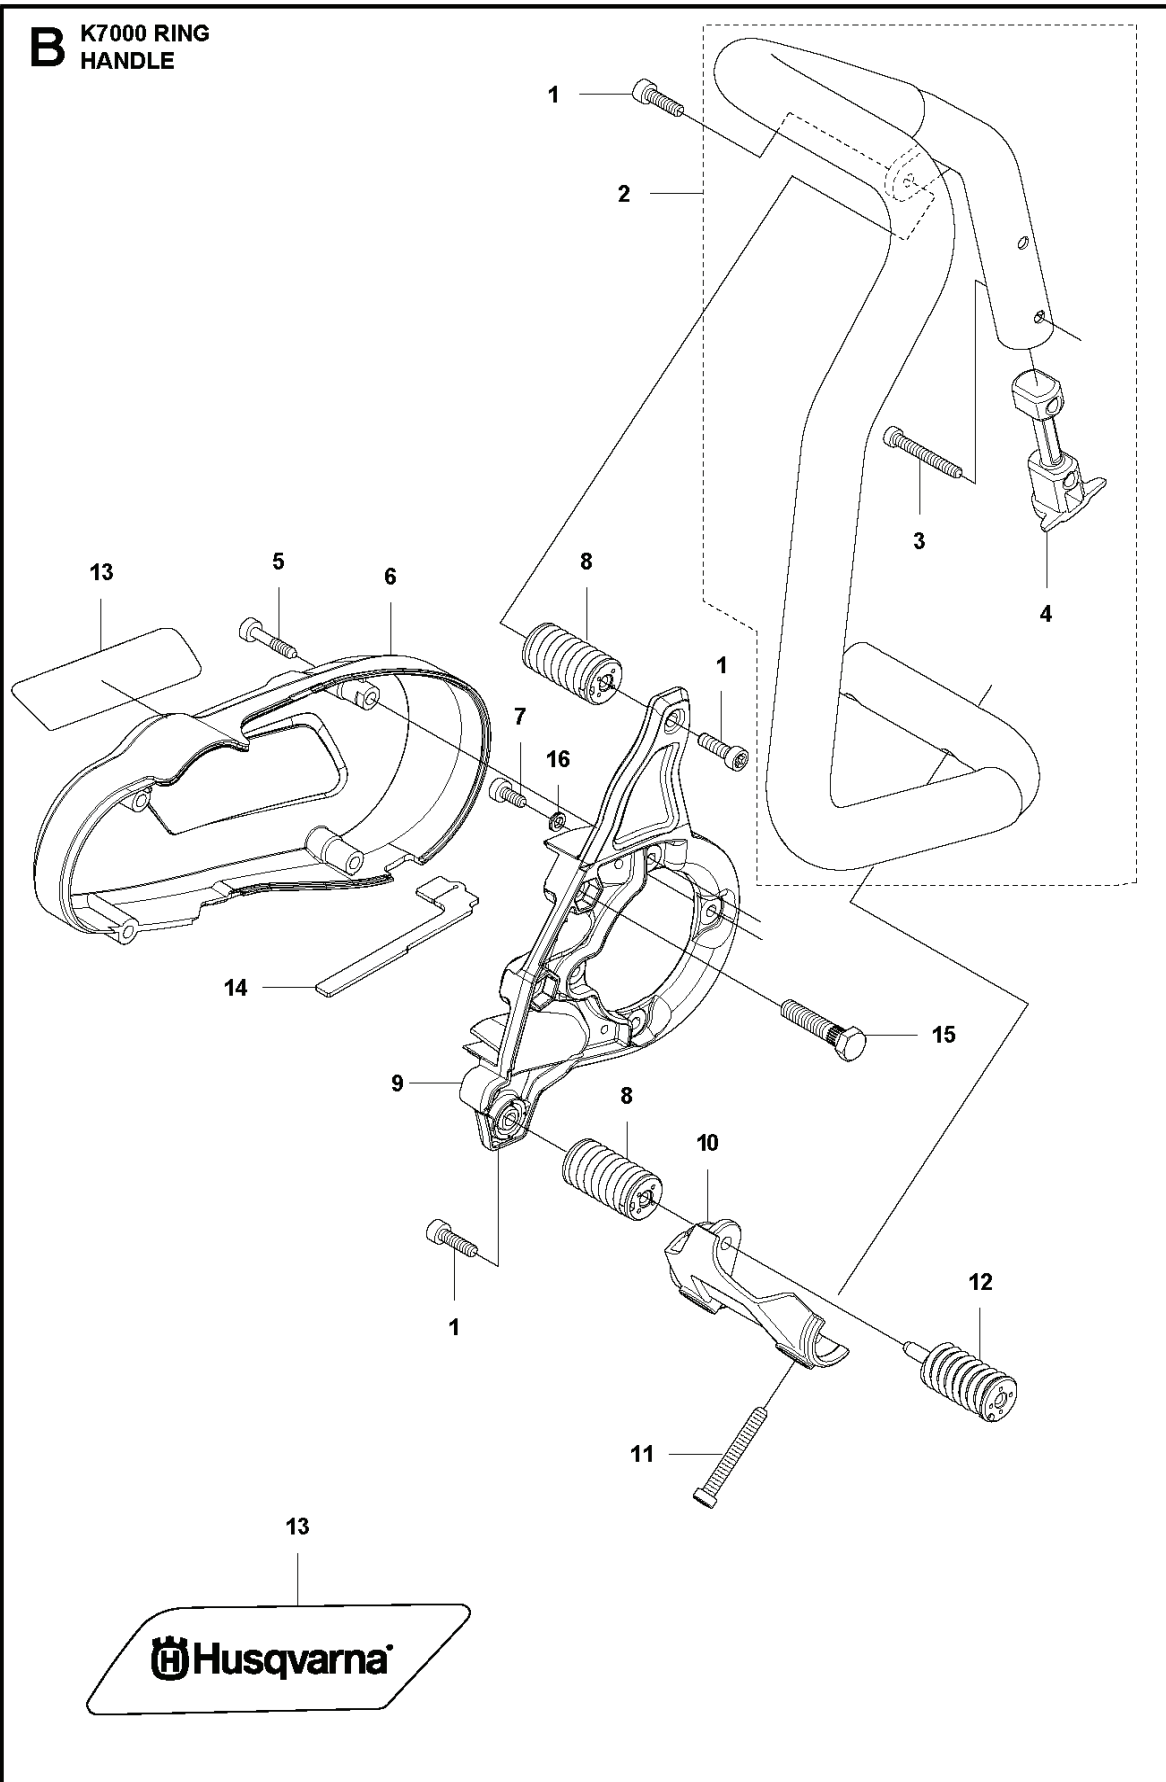

B K7000 RING
HANDLE

POWER CUTTERS

PXM_REF	PXM_PARTNO	DESCRIPTION	PXM_REMARK	QTY.
1	544218420	SCREW ITXSCM		3
2	581802603	FRONT HANDLE ASSY	"17"	1
2	581802602	FRONT HANDLE ASSY	"14"	1
3	504909440	SCREW ITXSCT		2 2
4	575295801	PLUG		1 2
5	503215326	SCREW ITXSCM		4
6	581223402	BELT COVER		1
7	503215316	SCREW ITXSCM		4
8	575412201	ANTIVIBRATION ELEMENT		2
9	581125101	CUTTER ARM		1
10	586426101	BRACKET		1
11	503215445	SCREW ITXSCT		2
12	537210311	ANTIVIBRATION ELEMENT		1
13	575628501	DECAL		1
14	581709701	GASKET		1
15	506033202	SCREW		2
16	503230402	WASHER		1