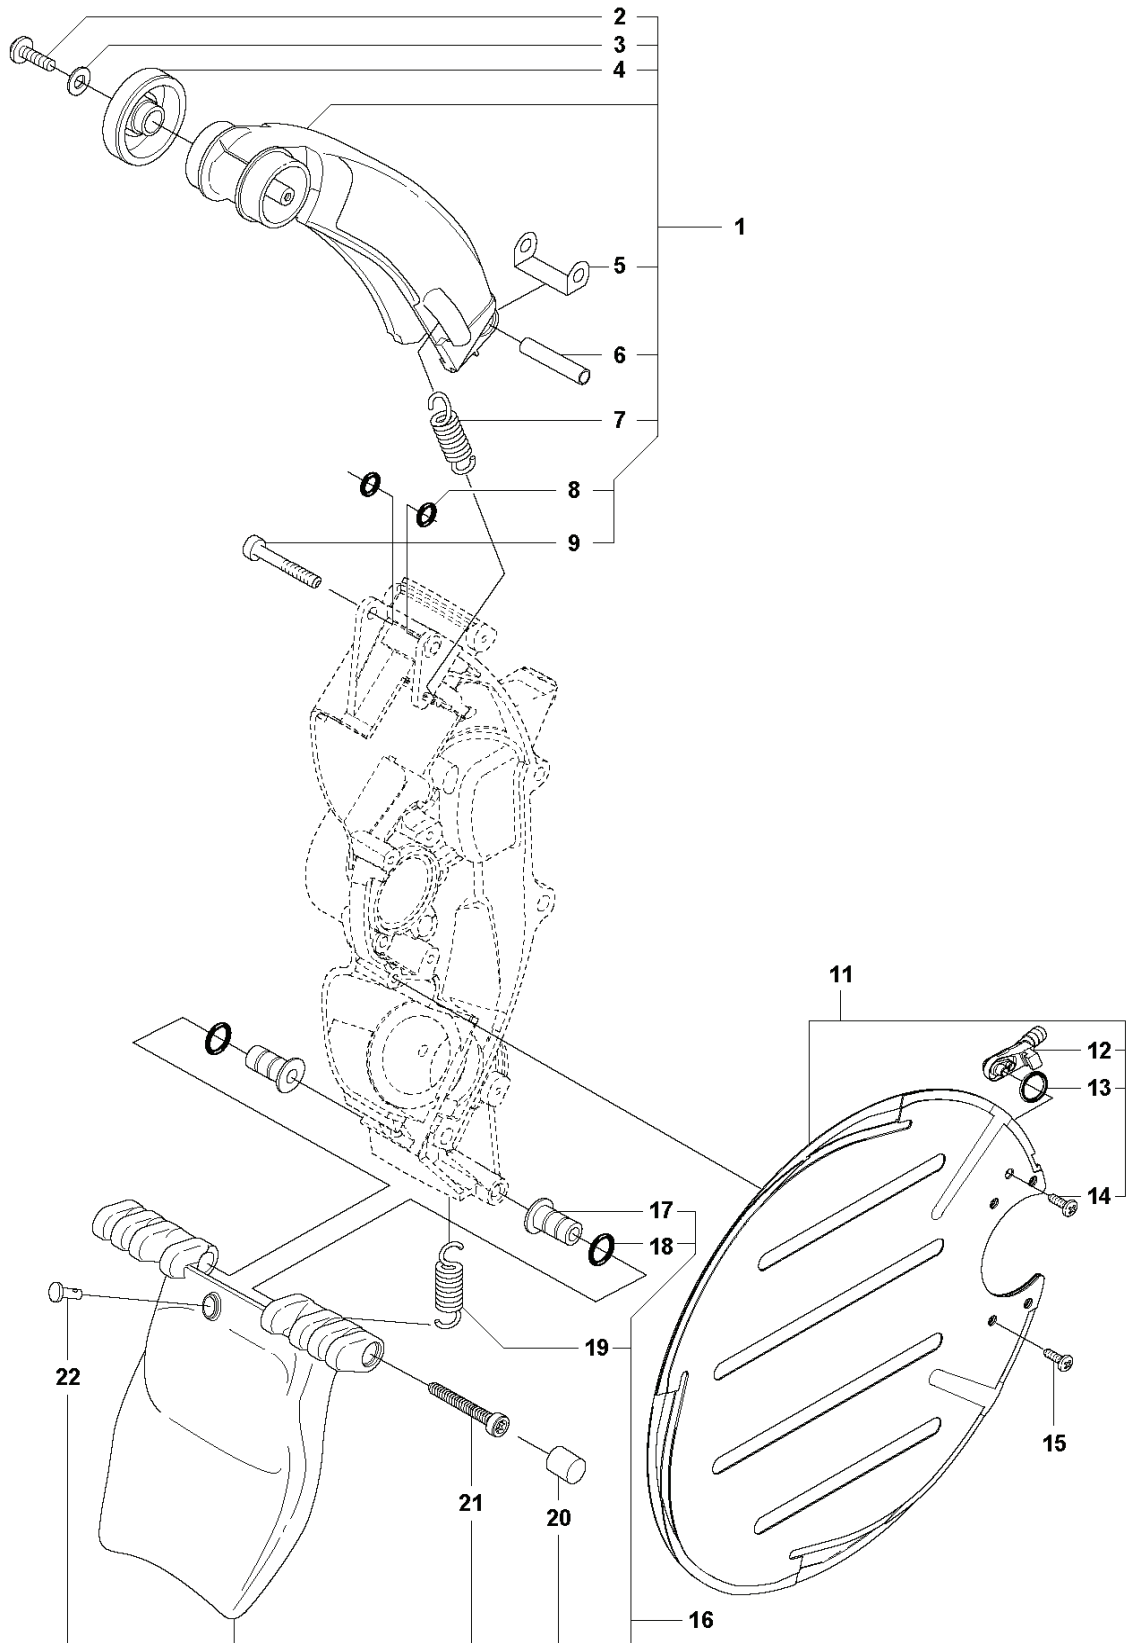

G K7000 RING
GUARDS 14"

POWER CUTTERS

PXM_REF	PXM_PARTNO	DESCRIPTION	PXM_REMARK	QTY.	
1	506246906	BLADE GUARD	"14"	1	
2	503214601	SCREW		2	1
3	734488001	WASHER		2	1
4	506262202	WHEEL		2	1
5	506312801	COVER PLATE		1	
6	506314501	SPACING TUBE		1	1
7	504116701	SPRING		1	1
8	503263025	O-RING		2	1
9	544218447	SCREW ITXSCM		1	1
11	506383305	DISC	"14"	1	
12	506382902	NIPPLE		1	11
13	740421000	O-RING		1	11
14	729528971	SCREW CRPANT		1	11
15	505574116	SCREW ITXSCM		4	
16	506352205	SPRAY GUARD ASSY		1	
17	506334902	SPACING TUBE		2	16
18	740420500	O-RING		2	16
19	506339501	DRAW SPRING		1	16
20	506349001	SEALING		2	16
21	544218437	SCREW ITXSCM		2	16
22	506339601	BOLT		1	16