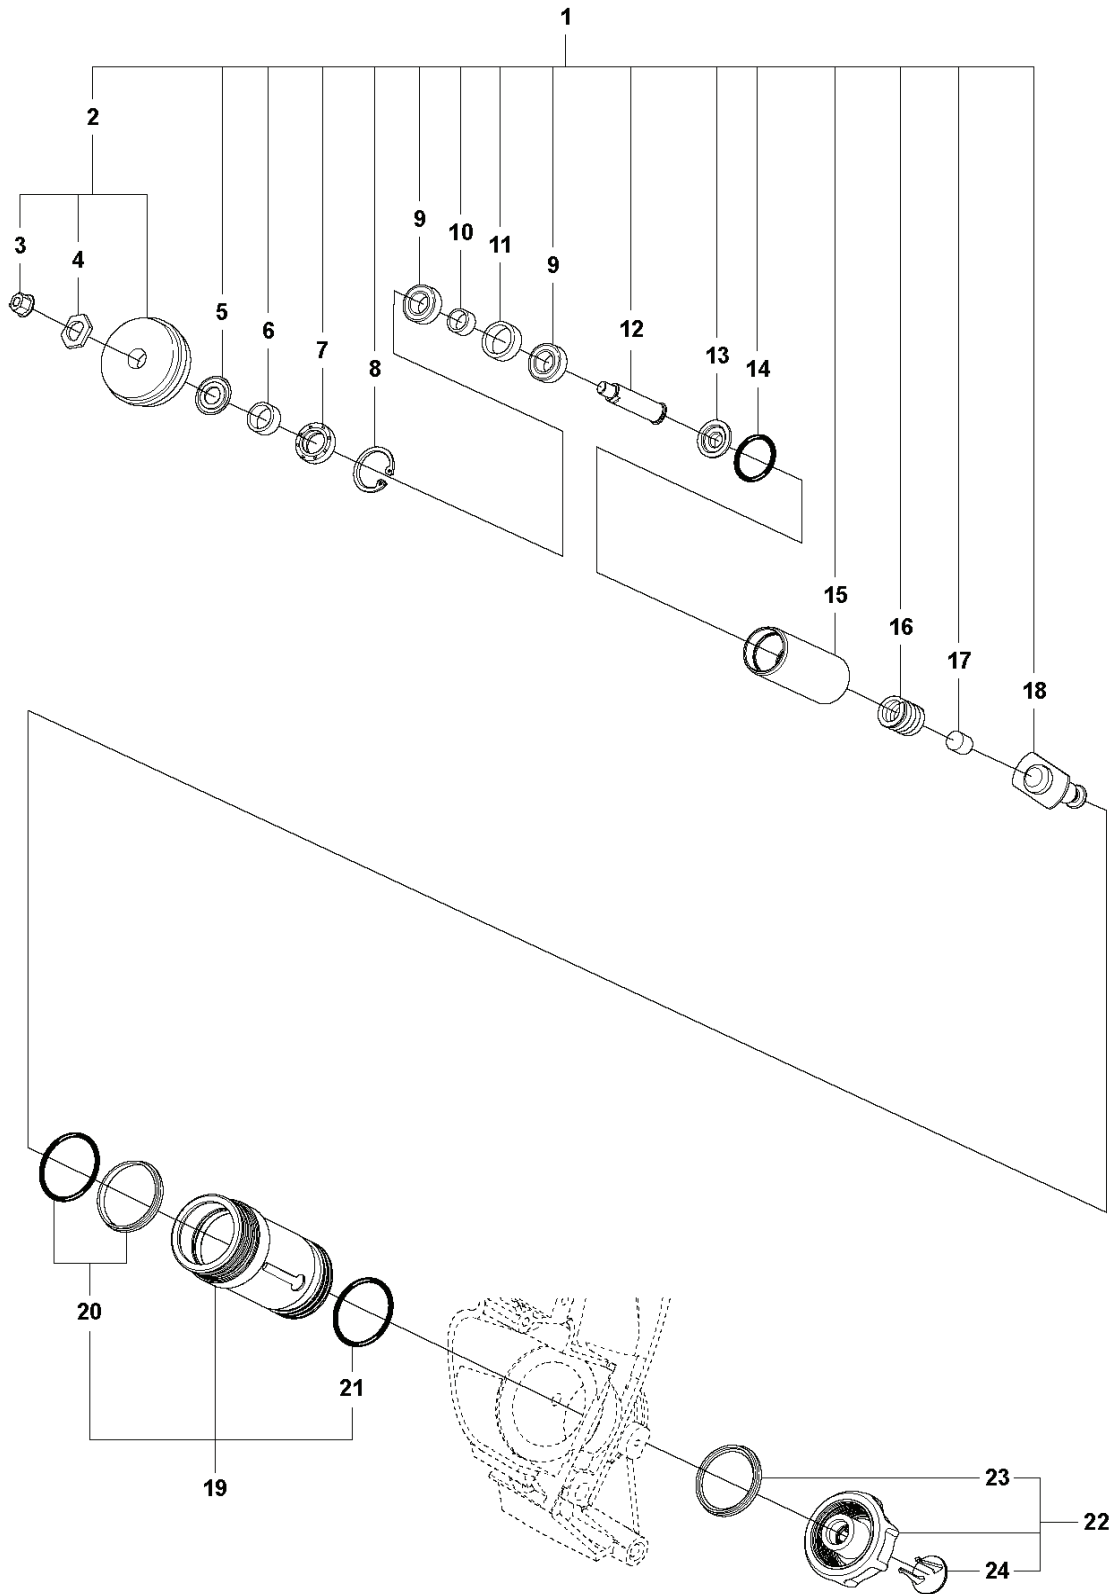

F K7000 RING GUIDE

POWER CUTTERS

PXM_REF	PXM_PARTNO	DESCRIPTION	PXM_REMARK	QTY.
1	506493401	BEARING CAGE		2
2	506352005	GUIDE ROLLER		1 1
3	503220401	NUT		1 2
4	506303401	DRIVER		1 2
5	506316901	DUST COVER		1 1
6	506379302	SPACING SLEEVE		1 1
7	503262001	SEALING RING		1 1
8	735312810	CIRCLIP		1 1
9	525831801	BALL BEARING		2 1
10	506303301	SPACING SLEEVE		1 1
11	506316801	SPACING SLEEVE		1 1
12	506493201	SHAFT		1 1
13	506381101	HUB CAP		1 1
14	740482012	O-RING		1 1
15	506380901	BEARING CAGE		1 1
16	506347603	COMPRESSION SPRING		1 1
17	506303501	BUMPER		1 1
18	506389701	PEN		1 1
19	544077601	SLEEVE		2
20	506343901	GASKET KIT		1 19
21	740482502	O-RING		1 19
22	506382202	KNOB		1
23	506336501	SEALING RING		1 22
24	506382102	HUB CAP		1 22