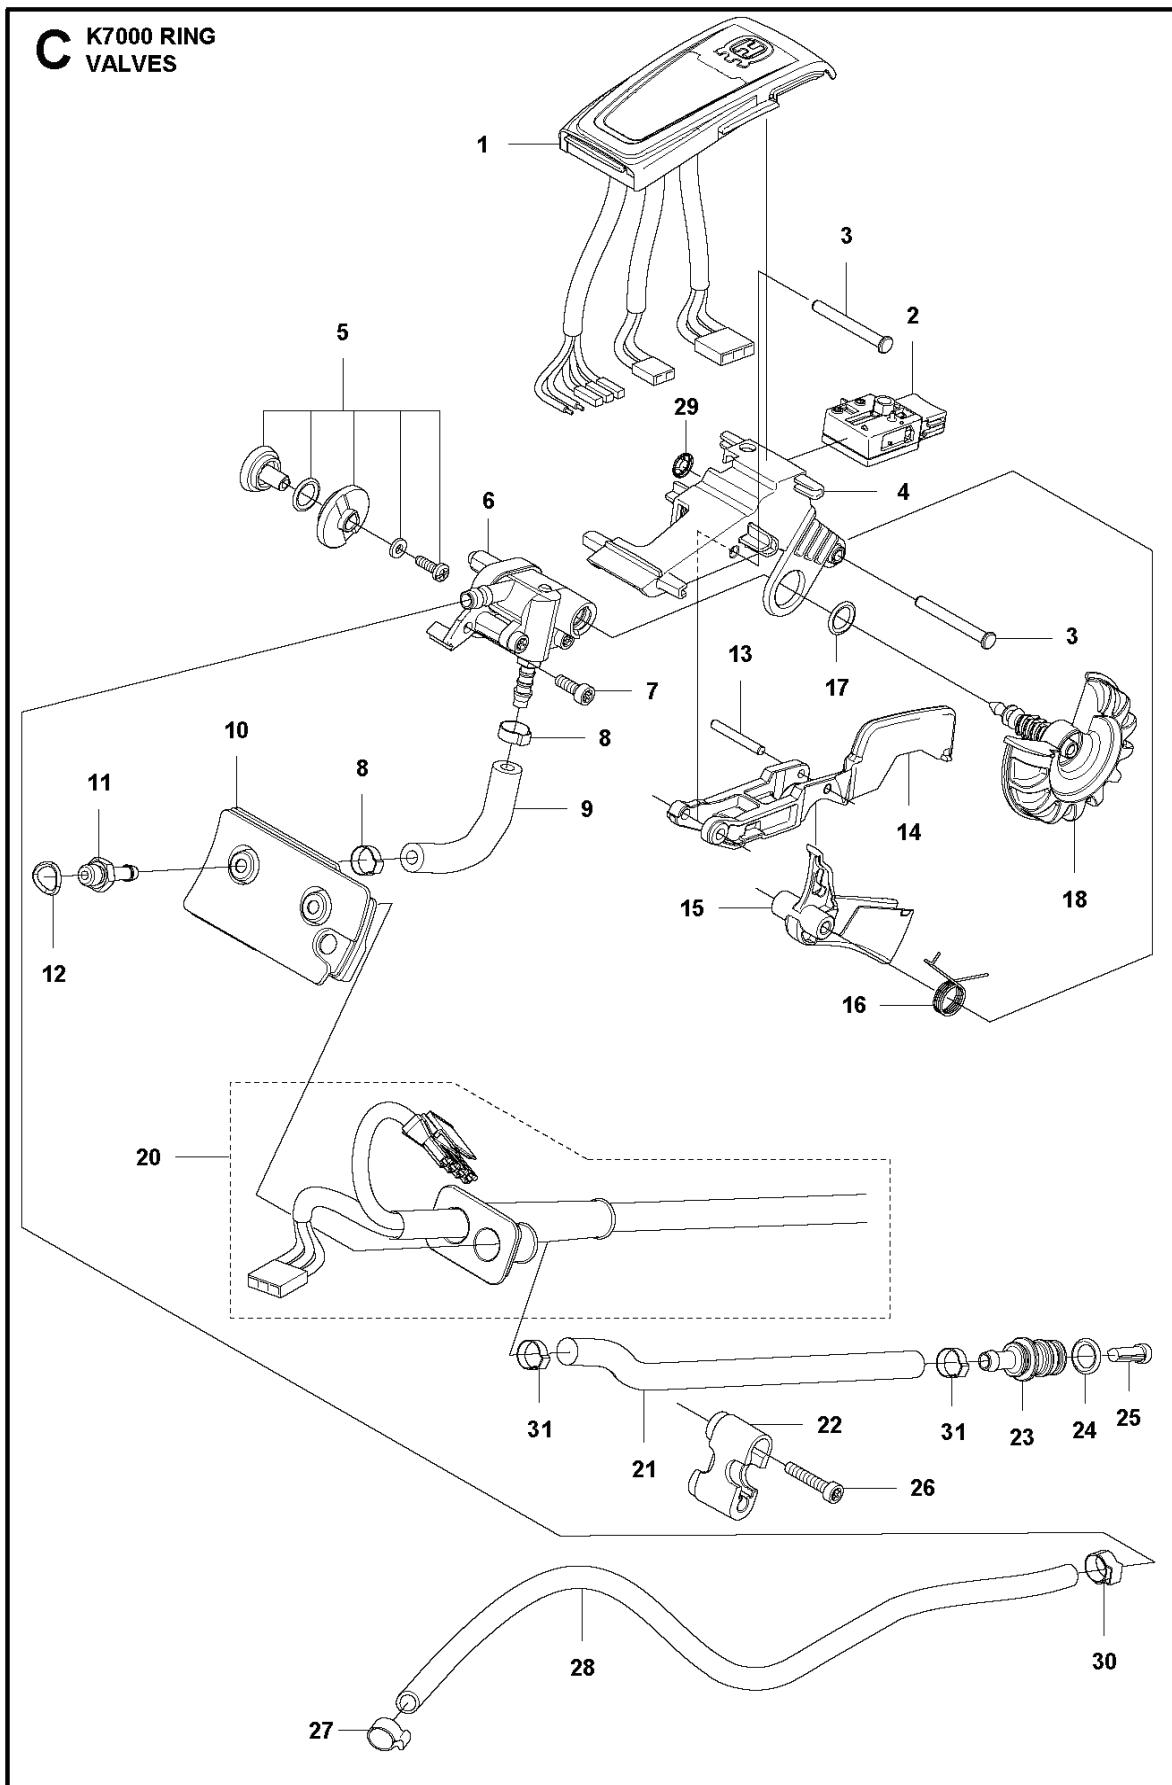

SPARE PARTS CATALOGUE
POWER CUTTERS: HUSQVARNA K 7000 RING

Spare Parts List

SPARE PARTS LIST

POWER CUTTERS

HUSQVARNA K 7000 RING

J K7000 RING
ACCESSORIES

POWER CUTTERS

PXM_REF	PXM_PARTNO	DESCRIPTION	PXM_REMARK	QTY.
1	506363804	TOOL		1
2	506382601	TOOL		1 1
3	501192201	TOOL		1 1
4	506355201	SPANNER	19mm	1 1
5	506363601	HEX KEY	Allen key 6mm	1 1
6	506384902	GUN		1
7	588814801	GREASE		1
8	503266003	COUPLER	"3/4"	1
8	503266004	COUPLER	"1/2"	1

B K7000 RING
HANDLE

POWER CUTTERS

PXM_REF	PXM_PARTNO	DESCRIPTION	PXM_REMARK	QTY.
1	544218420	SCREW ITXSCM		3
2	581802603	FRONT HANDLE ASSY	"17"	1
2	581802602	FRONT HANDLE ASSY	"14"	1
3	504909440	SCREW ITXSCT		2 2
4	575295801	PLUG		1 2
5	503215326	SCREW ITXSCM		4
6	581223402	BELT COVER		1
7	503215316	SCREW ITXSCM		4
8	575412201	ANTIVIBRATION ELEMENT		2
9	581125101	CUTTER ARM		1
10	586426101	BRACKET		1
11	503215445	SCREW ITXSCT		2
12	537210311	ANTIVIBRATION ELEMENT		1
13	575628501	DECAL		1
14	581709701	GASKET		1
15	506033202	SCREW		2
16	503230402	WASHER		1

POWER CUTTERS

PXM_REF	PXM_PARTNO	DESCRIPTION	PXM_REMARK	QTY.
1	598891402	DISPLAY		1
1	598891403	DISPLAY		1
2	589797701	TOGGLE SWITCH		1
3	587835701	PARALLEL PIN		2
4	524429001	CONSOLE		1
5	585439002	SPINDLE		1
6	522960204	VALVE		1
7	504909414	SCREW ITXSCT		1
8	589917601	HOSE CLAMP		2
9	580668102	HOSE		1
10	575295401	GROMMET		1
11	501282902	NIPPLE		2
12	740420600	O-RING		2
13	720127606	PARALLEL PIN		1
14	574824901	TRIGGER LOCKOUT		1
15	522997201	TRIGGER		1
16	574354202	TORSION SPRING		1
17	740430300	O-RING		1
18	525522001	VALVE SPINDLE		1
20	595018801	WIRING ASSY		1
21	581893602	HOSE		1
22	525322801	CLIP		1
23	582175401	NIPPLE		1
24	505103501	O-RING		1
25	506298801	FILTER		1
26	504909425	SCREW ITXSCT		1
27	506498701	HOSE CLAMP		1
28	581893513	HOSE		1
29	735583501	WASHER		1
30	586020401	HOSE CLAMP		1
31	576129701	HOSE CLAMP		2