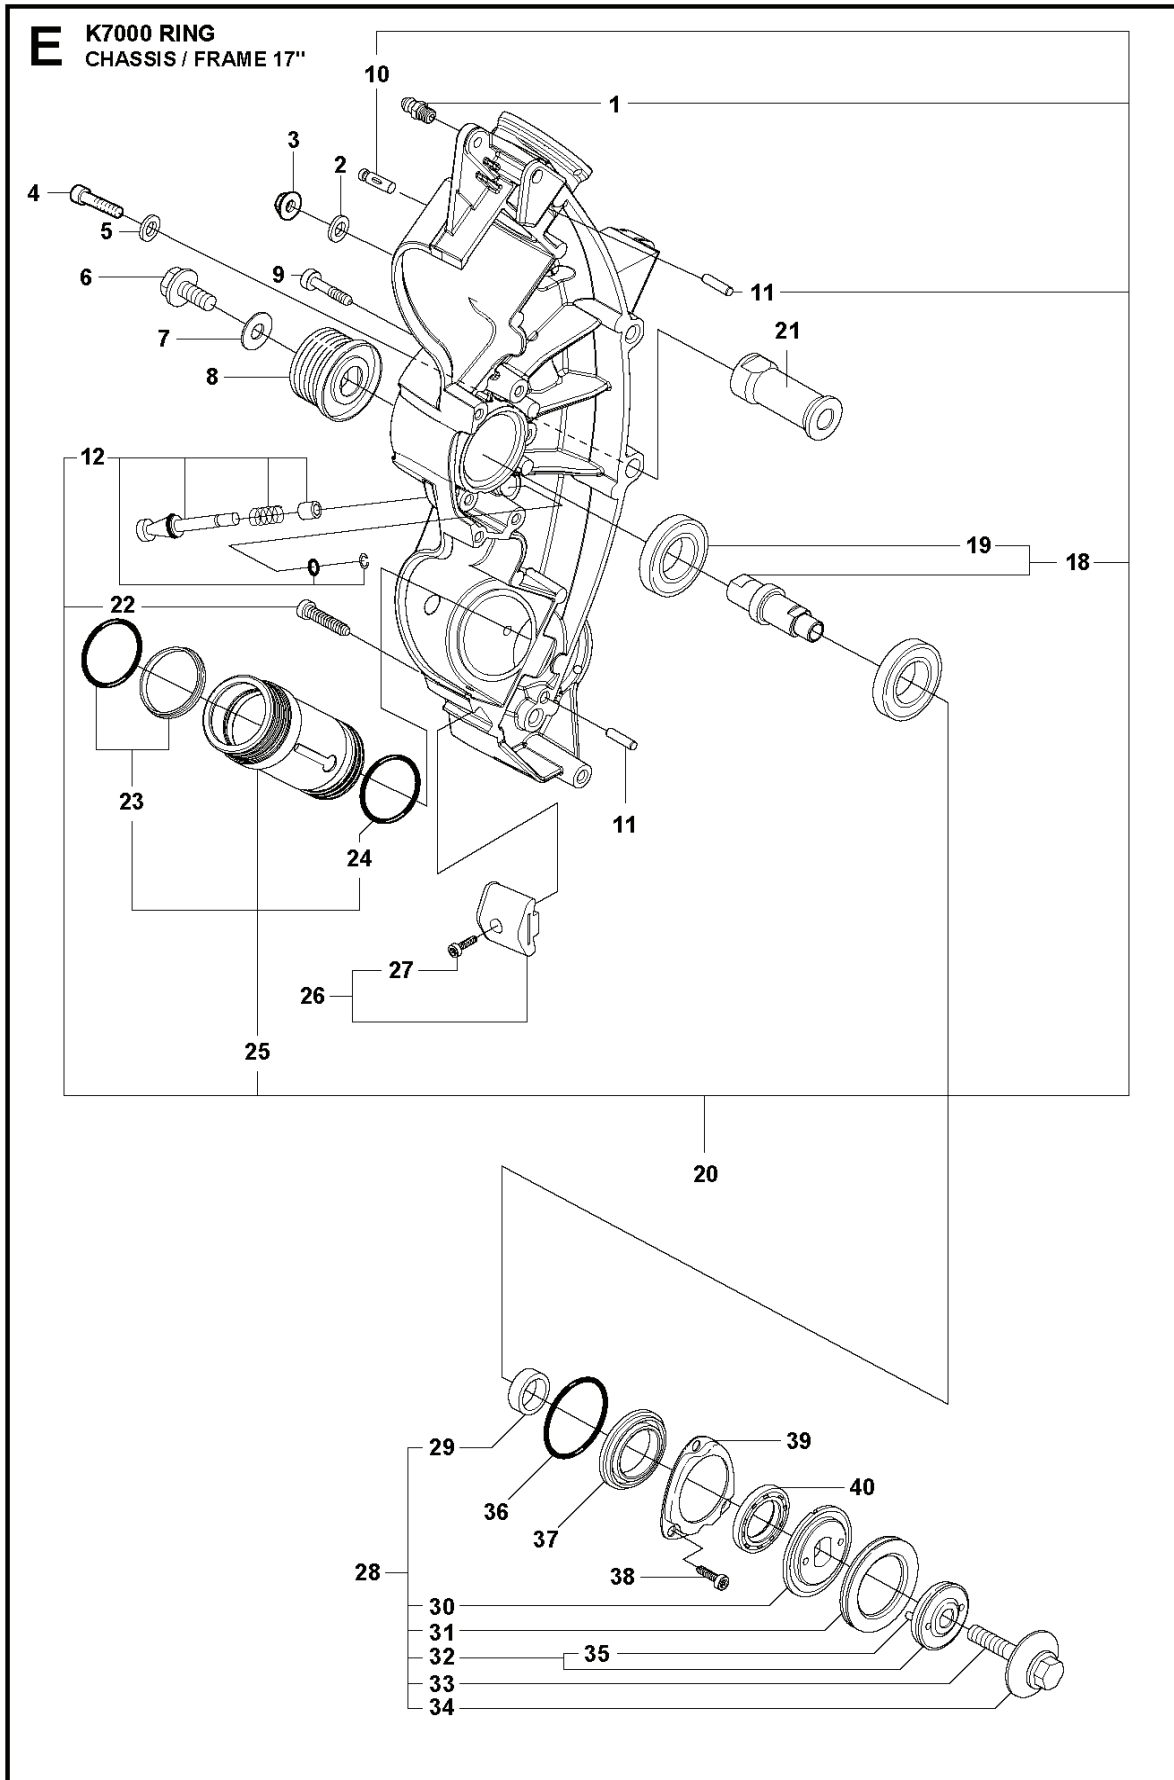

SPARE PARTS CATALOGUE
POWER CUTTERS: HUSQVARNA K 7000 RING

Spare Parts List

SPARE PARTS LIST

POWER CUTTERS

HUSQVARNA K 7000 RING

J K7000 RING
ACCESSORIES

POWER CUTTERS

PXM_REF	PXM_PARTNO	DESCRIPTION	PXM_REMARK	QTY.
1	506363804	TOOL		1
2	506382601	TOOL		1 1
3	501192201	TOOL		1 1
4	506355201	SPANNER	19mm	1 1
5	506363601	HEX KEY	Allen key 6mm	1 1
6	506384902	GUN		1
7	588814801	GREASE		1
8	503266003	COUPLER	"3/4"	1
8	503266004	COUPLER	"1/2"	1

H K7000 RING
BELT

POWER CUTTERS

PXM_REF	PXM_PARTNO	DESCRIPTION	PXM_REMARK	QTY.
1	544908405	BELT		1
2	506280605	BELT TENSIONER ASSY		1
3	544218437	SCREW ITXSCM		1 2
4	506335302	LEVER		1 2
5	506335202	SPACER		2 2
6	506335101	ROLLER		1 2
7	525831801	BALL BEARING		2 2
8	735312810	CIRCLIP		1 2
9	506335301	LEVER		1 2
10	732211601	LOCK NUT		1 2
11	506335401	SPACER		1 2
12	544218430	SCREW ITXSCM		1 2

POWER CUTTERS

PXM_REF	PXM_PARTNO	DESCRIPTION	PXM_REMARK	QTY.
1	738881001	LUBRICATION NIPPLE		2 20
2	503230401	WASHER		2
3	503220001	HEXAGON NUT		2
4	725545905	SCREW IHSCM		1
5	503230403	WASHER		1
6	503200045	SCREW EHHFM		1
7	503230116	WASHER		1
8	584271202	PULLEY		1
9	503215326	SCREW ITXSCM		1
10	721125270	GROOVED PIN	*17**	2 20
11	720130710	PARALLEL PIN	*17**	2
12	597166501	LOCKING BUTTON		1 20
18	506351503	DRIVE SHAFT		1 20
19	583953301	BALL BEARING		2 17
20	522657504	CHASSIS		1
21	581709801	SPACER		1
22	503215320	SCREW ITXSCM		1
23	506343901	GASKET KIT		2 25
24	740482502	O-RING		2 25
25	544077601	SLEEVE		2
26	506351903	WEAR PROTECTION		1
27	505574116	SCREW ITXSCM		1 26
28	506352304	GEAR WHEEL ASSY		1
29	506374901	SLEEVE		1 28
30	506374602	FLANGE WASHER		1 28
31	506178304	GEAR WHEEL		1 28
32	506312202	DRIVER		1 28
33	581855201	SCREW		1 28
34	506139511	WASHER		1 28
35	721425250	SPRING PIN		2 28
36	740422400	O-RING		1
37	506374801	SEALING		1
38	503215312	SCREW ITXSCM		3
39	506374701	SEALING COLLAR		1
40	503262101	SEALING RING		1