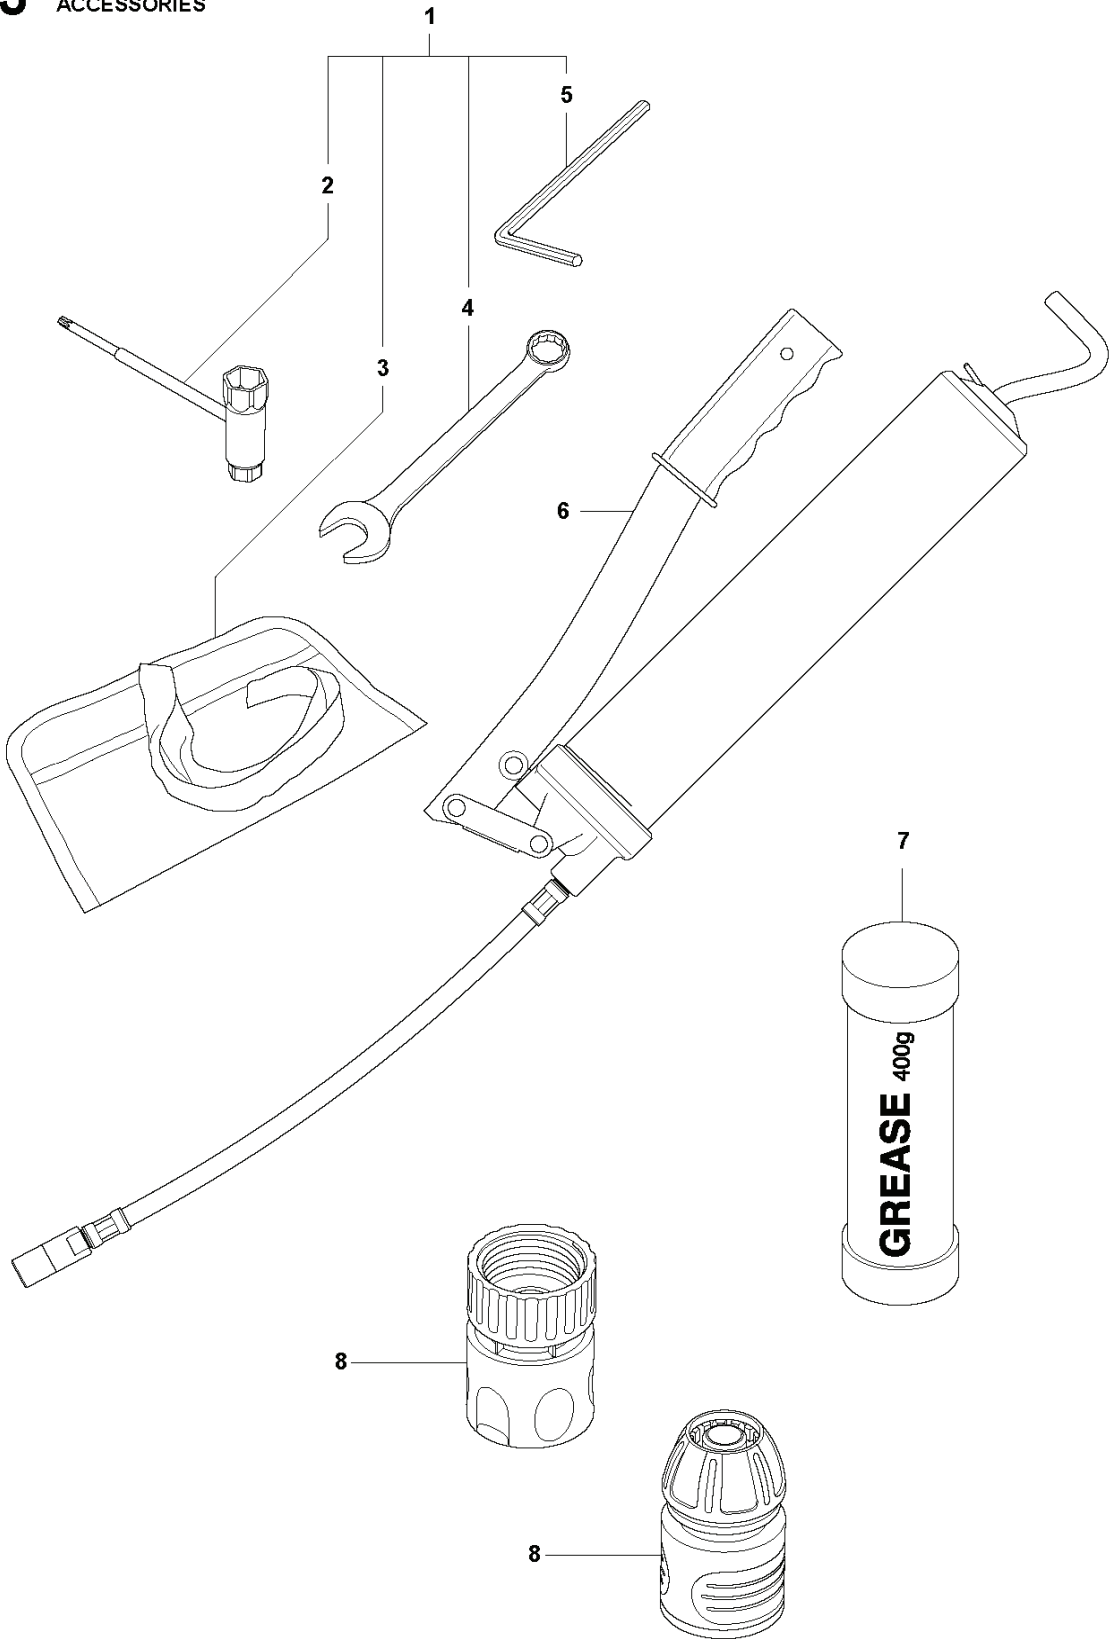

SPARE PARTS CATALOGUE
POWER CUTTERS: HUSQVARNA K 7000 RING

Spare Parts List

SPARE PARTS LIST

POWER CUTTERS

HUSQVARNA K 7000 RING

J K7000 RING
ACCESSORIES

POWER CUTTERS

PXM_REF	PXM_PARTNO	DESCRIPTION	PXM_REMARK	QTY.
1	506363804	TOOL		1
2	506382601	TOOL		1 1
3	501192201	TOOL		1 1
4	506355201	SPANNER	19mm	1 1
5	506363601	HEX KEY	Allen key 6mm	1 1
6	506384902	GUN		1
7	588814801	GREASE		1
8	503266003	COUPLER	"3/4"	1
8	503266004	COUPLER	"1/2"	1

H K7000 RING
BELT

POWER CUTTERS

PXM_REF	PXM_PARTNO	DESCRIPTION	PXM_REMARK	QTY.
1	544908405	BELT		1
2	506280605	BELT TENSIONER ASSY		1
3	544218437	SCREW ITXSCM		1 2
4	506335302	LEVER		1 2
5	506335202	SPACER		2 2
6	506335101	ROLLER		1 2
7	525831801	BALL BEARING		2 2
8	735312810	CIRCLIP		1 2
9	506335301	LEVER		1 2
10	732211601	LOCK NUT		1 2
11	506335401	SPACER		1 2
12	544218430	SCREW ITXSCM		1 2

POWER CUTTERS

PXM_REF	PXM_PARTNO	DESCRIPTION	PXM_REMARK	QTY.
1	738881001	LUBRICATION NIPPLE		2 20
2	503230401	WASHER		2
3	503220001	HEXAGON NUT		2
4	725545905	SCREW IHSCM		1
5	503230403	WASHER		1
6	503200045	SCREW EHHFM		1
7	503230116	WASHER		1
8	584271202	PULLEY		1
9	503215326	SCREW ITXSCM		1
10	721125270	GROOVED PIN	*17**	2 20
11	720130710	PARALLEL PIN	*17**	2
12	597166501	LOCKING BUTTON		1 20
18	506351503	DRIVE SHAFT		1 20
19	583953301	BALL BEARING		2 17
20	522657504	CHASSIS		1
21	581709801	SPACER		1
22	503215320	SCREW ITXSCM		1
23	506343901	GASKET KIT		2 25
24	740482502	O-RING		2 25
25	544077601	SLEEVE		2
26	506351903	WEAR PROTECTION		1
27	505574116	SCREW ITXSCM		1 26
28	506352304	GEAR WHEEL ASSY		1
29	506374901	SLEEVE		1 28
30	506374602	FLANGE WASHER		1 28
31	506178304	GEAR WHEEL		1 28
32	506312202	DRIVER		1 28
33	581855201	SCREW		1 28
34	506139511	WASHER		1 28
35	721425250	SPRING PIN		2 28
36	740422400	O-RING		1
37	506374801	SEALING		1
38	503215312	SCREW ITXSCM		3
39	506374701	SEALING COLLAR		1
40	503262101	SEALING RING		1