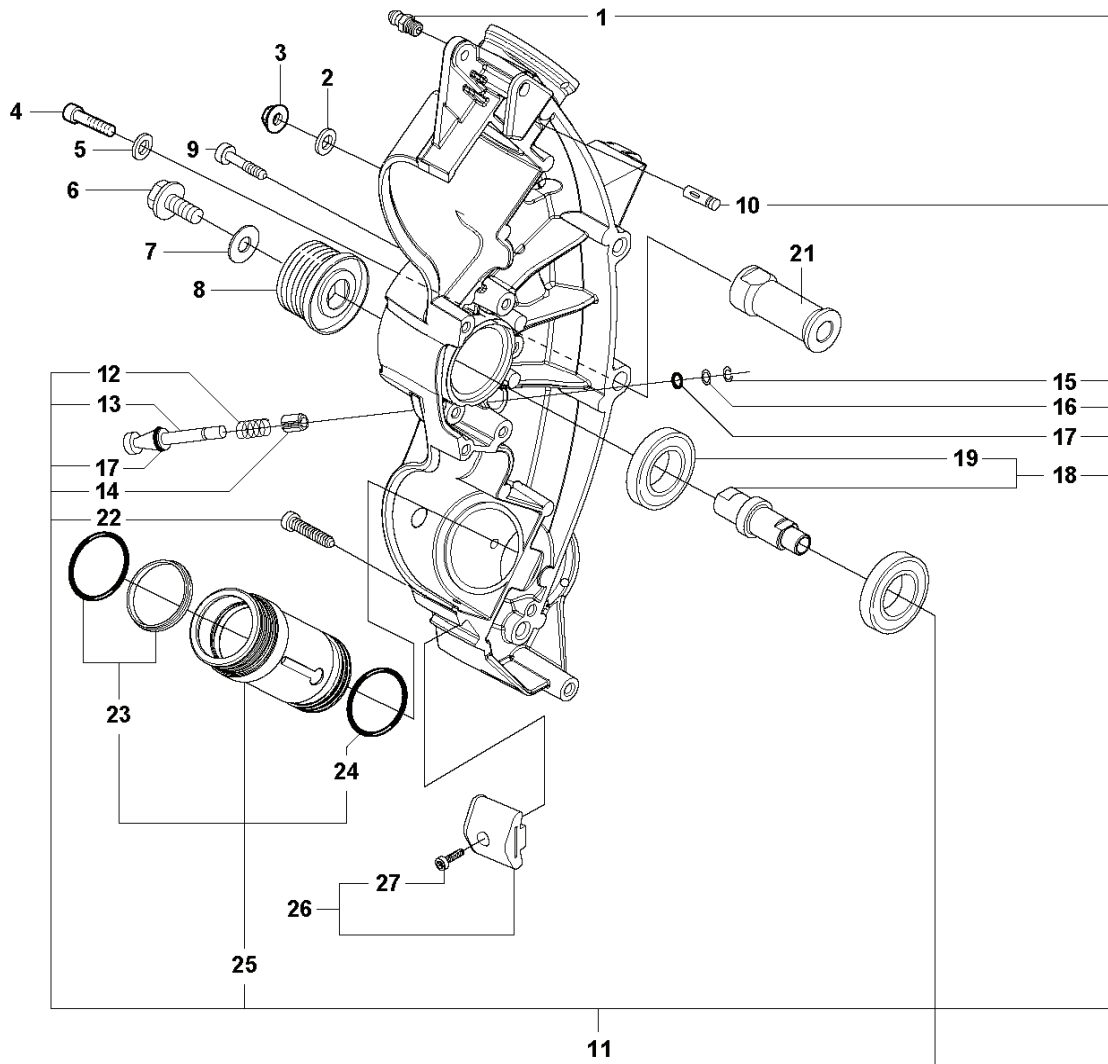

E K7000 RING
CHASSIS / FRAME 14"

POWER CUTTERS

PXM_REF	PXM_PARTNO	DESCRIPTION	PXM_REMARK	QTY.
1	738881001	LUBRICATION NIPPLE		2 11
2	503230401	WASHER		2
3	503220001	HEXAGON NUT		2
4	725545905	SCREW IHSCM		1
5	503230403	WASHER		1
6	503200045	SCREW EHHFM		1
7	503230116	WASHER		1
8	584271202	PULLEY		1
9	503215326	SCREW ITXSCM		1
10	721125270	GROOVED PIN		2 11
11	522657505	CHASSIS		1
12	506257301	COMPRESSION SPRING		1 11
13	506328001	LOCKING BUTTON		1 11
14	721440600	SPRING PIN		1 11
15	735310800	CIRCLIP		1 11
16	503230112	WASHER		1 11
17	503263022	O-RING		2 11
18	506351503	DRIVE SHAFT		1 11
19	583953301	BALL BEARING		2 17
21	581709801	SPACER		1
22	503215320	SCREW ITXSCM		1
23	506343901	GASKET KIT		2 25
24	740482502	O-RING		2 25
25	544077601	SLEEVE		2
26	506351903	WEAR PROTECTION		1
27	505574116	SCREW ITXSCM		1 26
28	506352304	GEAR WHEEL ASSY		1
29	506374901	SLEEVE		1 28
30	506374602	FLANGE WASHER		1 28
31	506178304	GEAR WHEEL		1 28
32	506312202	DRIVER		1 28
33	581855201	SCREW		1 28
34	506139511	WASHER		1 28
35	721425250	SPRING PIN		2 28
36	740422400	O-RING		1
37	506374801	SEALING		1
38	503215312	SCREW ITXSCM		3
39	506374701	SEALING COLLAR		1
40	503262101	SEALING RING		1