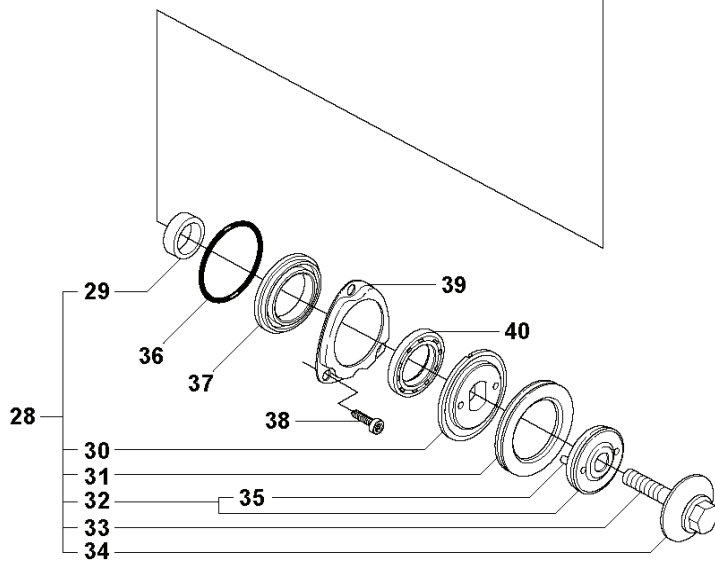

E K7000 RING
CHASSIS / FRAME 14"

POWER CUTTERS

PXM_REF	PXM_PARTNO	DESCRIPTION	PXM_REMARK	QTY.
1	738881001	LUBRICATION NIPPLE		2 11
2	503230401	WASHER		2
3	503220001	HEXAGON NUT		2
4	725545905	SCREW IHSCM		1
5	503230403	WASHER		1
6	503200045	SCREW EHHFM		1
7	503230116	WASHER		1
8	584271202	PULLEY		1
9	503215326	SCREW ITXSCM		1
10	721125270	GROOVED PIN		2 11
11	522657505	CHASSIS		1
12	506257301	COMPRESSION SPRING		1 11
13	506328001	LOCKING BUTTON		1 11
14	721440600	SPRING PIN		1 11
15	735310800	CIRCLIP		1 11
16	503230112	WASHER		1 11
17	503263022	O-RING		2 11
18	506351503	DRIVE SHAFT		1 11
19	583953301	BALL BEARING		2 17
21	581709801	SPACER		1
22	503215320	SCREW ITXSCM		1
23	506343901	GASKET KIT		2 25
24	740482502	O-RING		2 25
25	544077601	SLEEVE		2
26	506351903	WEAR PROTECTION		1
27	505574116	SCREW ITXSCM		1 26
28	506352304	GEAR WHEEL ASSY		1
29	506374901	SLEEVE		1 28
30	506374602	FLANGE WASHER		1 28
31	506178304	GEAR WHEEL		1 28
32	506312202	DRIVER		1 28
33	581855201	SCREW		1 28
34	506139511	WASHER		1 28
35	721425250	SPRING PIN		2 28
36	740422400	O-RING		1
37	506374801	SEALING		1
38	503215312	SCREW ITXSCM		3
39	506374701	SEALING COLLAR		1
40	503262101	SEALING RING		1