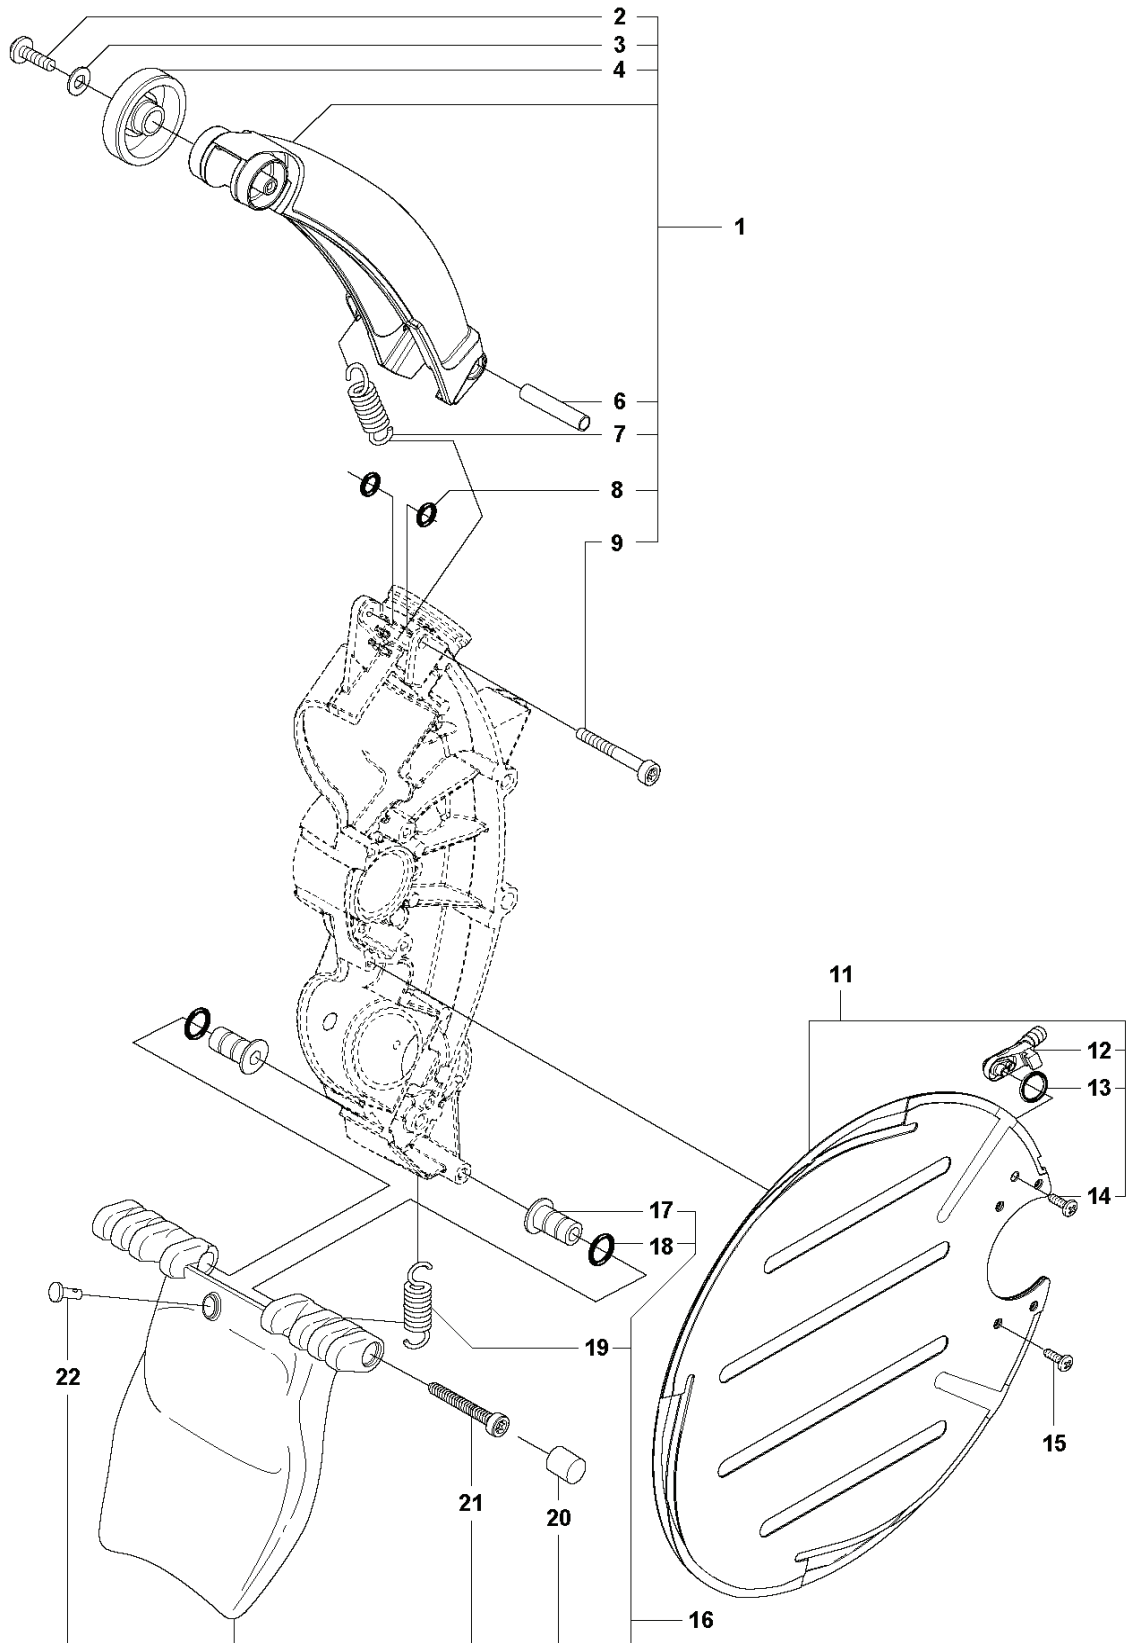

G K7000 RING
GUARDS 17"

POWER CUTTERS

PXM_REF	PXM_PARTNO	DESCRIPTION	PXM_REMARK	QTY.	
1	506246908	BLADE GUARD	"17"	1	
2	503214601	SCREW		2	1
3	734488001	WASHER		2	1
4	506262202	WHEEL		2	1
6	506314501	SPACING TUBE		1	1
7	504116701	SPRING		1	1
8	503263025	O-RING		2	1
9	544218447	SCREW ITXSCM		1	1
11	506383307	DISC	"17"	1	
12	506382902	NIPPLE		1	11
13	740421000	O-RING		1	11
14	729528971	SCREW CRPANT		1	11
15	505574116	SCREW ITXSCM		4	
16	506352205	SPRAY GUARD ASSY		1	
17	506334902	SPACING TUBE		2	16
18	740420500	O-RING		2	16
19	506339501	DRAW SPRING		1	16
20	506349001	SEALING		2	16
21	544218437	SCREW ITXSCM		2	16
22	506339601	BOLT		1	16