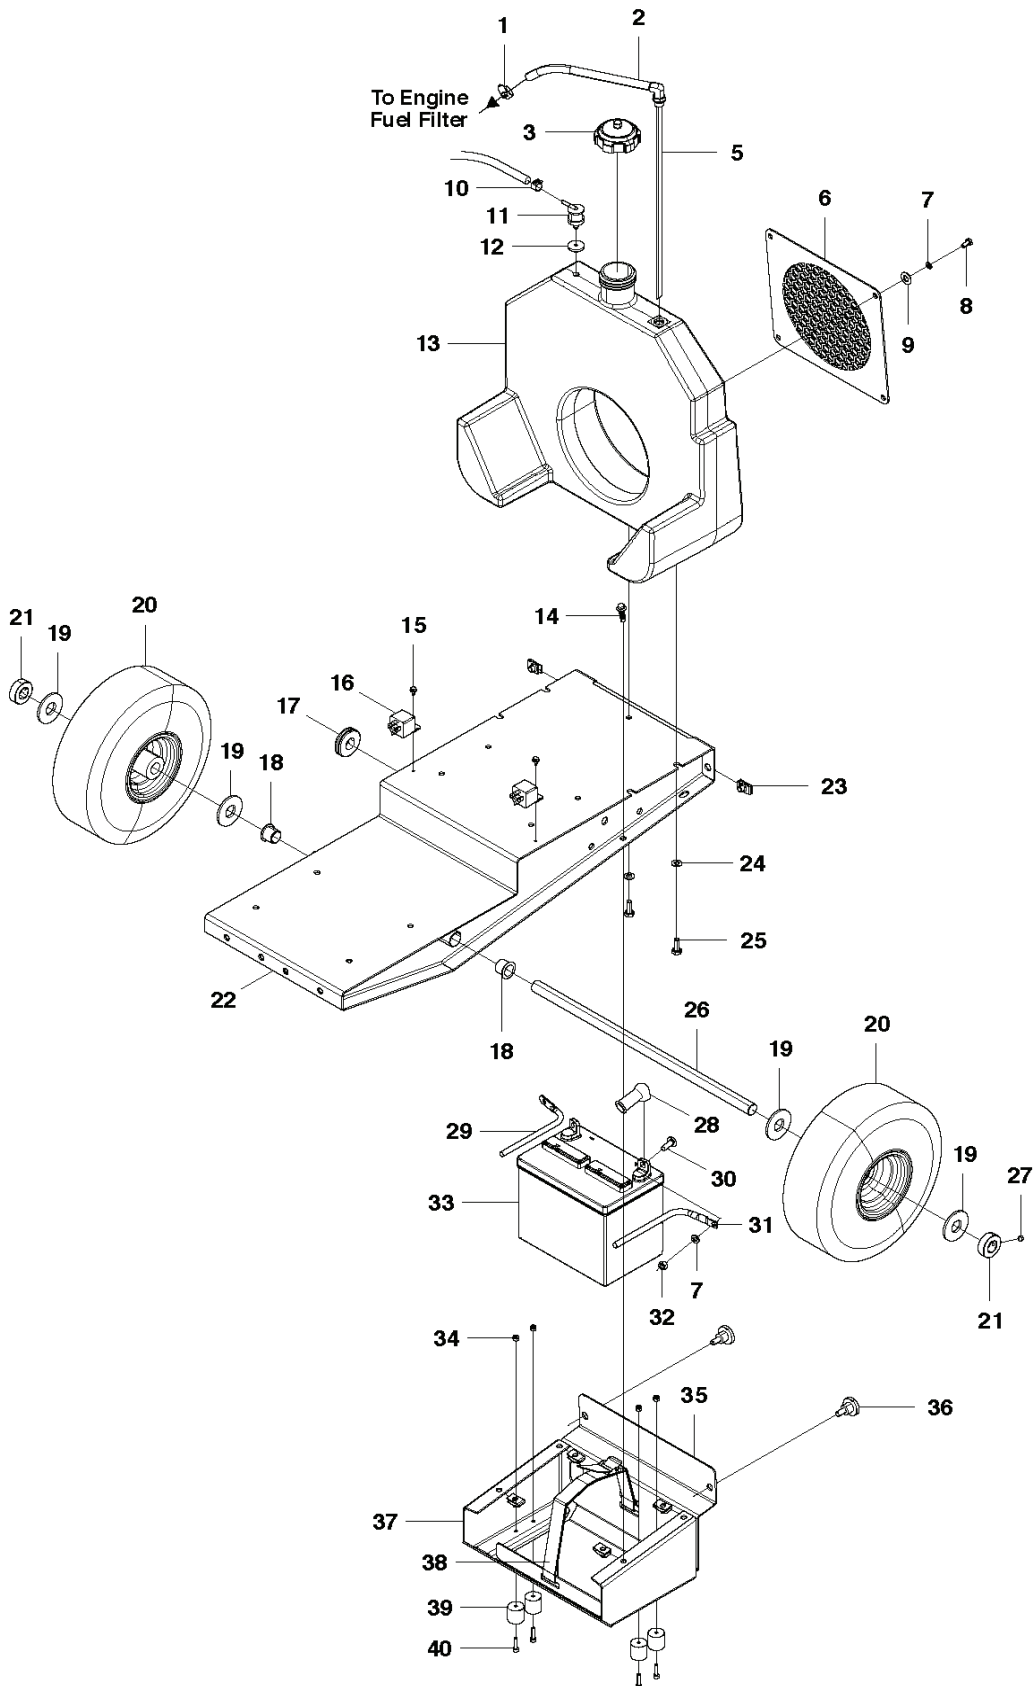

SPARE PARTS CATALOGUE
POWER PACKS: HUSQVARNA PP 518

Spare Parts List

SPARE PARTS LIST

POWER PACKS

HUSQVARNA PP 518

A PP518
FRAME, FUEL TANK & BATTERY

POWER PACKS

PXM_REF	PXM_PARTNO	DESCRIPTION	PXM_REMARK	QTY.
1	577813501	CLAMP		1
2	510202316	HOSE		1
3	577541704	CAP		1
5	541207584	TUBE		1
6	541207590	COVER		1
7	735115301	WASHER		6
8	725236671	SCREW EHHM		4
9	734115441	WASHER		4
10	577813502	CLAMP		1
11	576618101	TANK VENT		1
12	576618201	GROMMET		1
13	581864901	FUEL TANK		1
14	542199053	SCREW		4
15	541207627	SCREW		2
16	542166708	RELAY		2
17	504010801	GROMMET		1
18	541207613	BEARING		2
19	576878930	WASHER		4
20	542169059	WHEEL		2
21	541201090	COLLAR		2
22	579005401	BASEPLATE		1
23	542167555	NUT		6
24	734116301	WASHER		5
25	725245171	SCREW EHHM		5
26	541207519	AXLE		1
27	542020549	BOLT		2
28	542177066	COVER		1
29	542182004	CABLE		1
30	725237071	SCREW EHHM		2
31	510033901	CABLE		1
32	731231601	HEXAGON NUT		2
33	522950201	BATTERY		1
34	732251401	HEXAGON LOCKING NUT		4
35	578919701	BATTERY BOX		1
36	579005501	SCREW		2
37	578919601	BATTERY BOX		1
38	578919801	STRAP		1
39	506013901	BUMPER		4
40	542172389	SCREW		4

G PP518
HOSE SET

POWER PACKS

PXM_REF	PXM_PARTNO	DESCRIPTION	PXM_REMARK	QTY.	
1	510202306	HOSE	HOSE 1 Incl. 2 - 7, 1/2" x 25'	1	
1	510202308	HOSE	HOSE 1 Incl. 2 - 7, 5/8" x 25'	1	1
1	510202310	HOSE	HOSE 1 Incl. 2 - 7, 5/8" x 50'	1	1
2	542166214	TIE WRAP	TIE WRAP 2	5	1
3	510202307	HOSE	HOSE 2 1/2" x 25'	2	1
3	510202309	HOSE	HOSE 2 5/8" x 25'	2	1
3	510202311	HOSE	HOSE 2 5/8" x 50'	2	1
4	541207545	FITTING	FITTING 2 Male	2	1
5	541207544	FITTING	FITTING 2 Female	2	1
6	506114401	PROTECTION	DUST PROTECTION 2	2	1
7	506173701	DUST COVER	DUST COVER 2	2	1