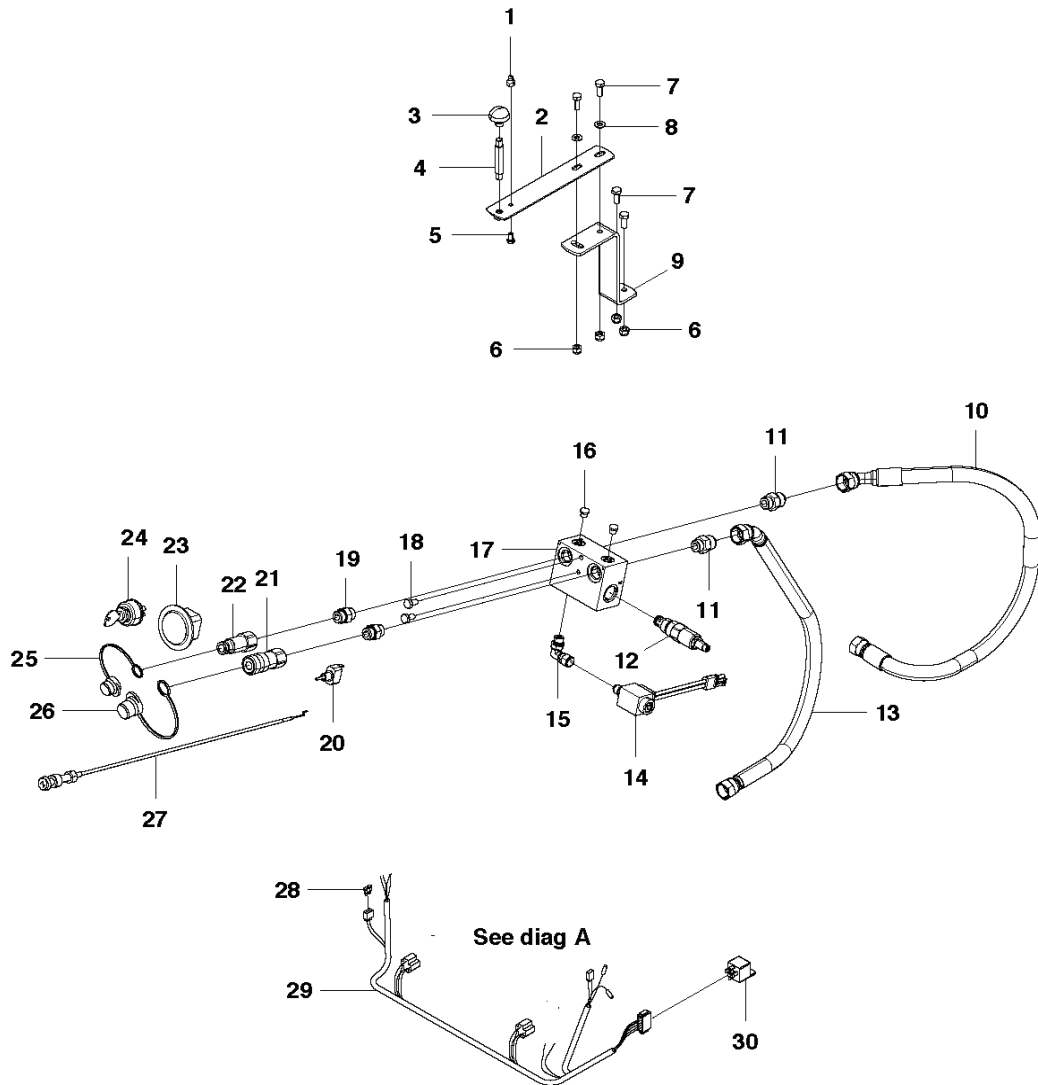

D PP518
CONTROL & MANIFOLD ASSY

POWER PACKS

PXM_REF	PXM_PARTNO	DESCRIPTION	PXM_REMARK	QTY.
1	578917101	INDICATOR		1
2	578916901	LEVER		1
3	506385401	KNOB		1
4	578917201	HANDLE		1
5	725236671	SCREW EHHM		1
6	732251801	HEXAGON LOCKING NUT		4
7	725245171	SCREW EHHM		4
8	734116301	WASHER		2
9	578920001	BRACKET		1
10	578919101	HYDRAULIC HOSE		1
11	510057001	FITTING		2
12	520291701	VALVE		1
13	578919001	HYDRAULIC HOSE		1
14	520292501	SWITCH		1
15	510057025	FITTING		1
16	576191185	FITTING		2
17	505004302	MANIFOLD		1
18	542199053	SCREW		2
19	541207543	FITTING		2
20	542199648	SWITCH		1
21	541207544	FITTING		1
22	541207545	FITTING		1
23	504741301	HOUR METER		1
24	542177920	KEY SWITCH		1
25	506114401	PROTECTION		1
26	506173701	DUST COVER		1
27	580759301	CABLE ASSY		1
28	542166855	FUSE		1
29	579633601	HARNESS		1
30	542166708	RELAY		1