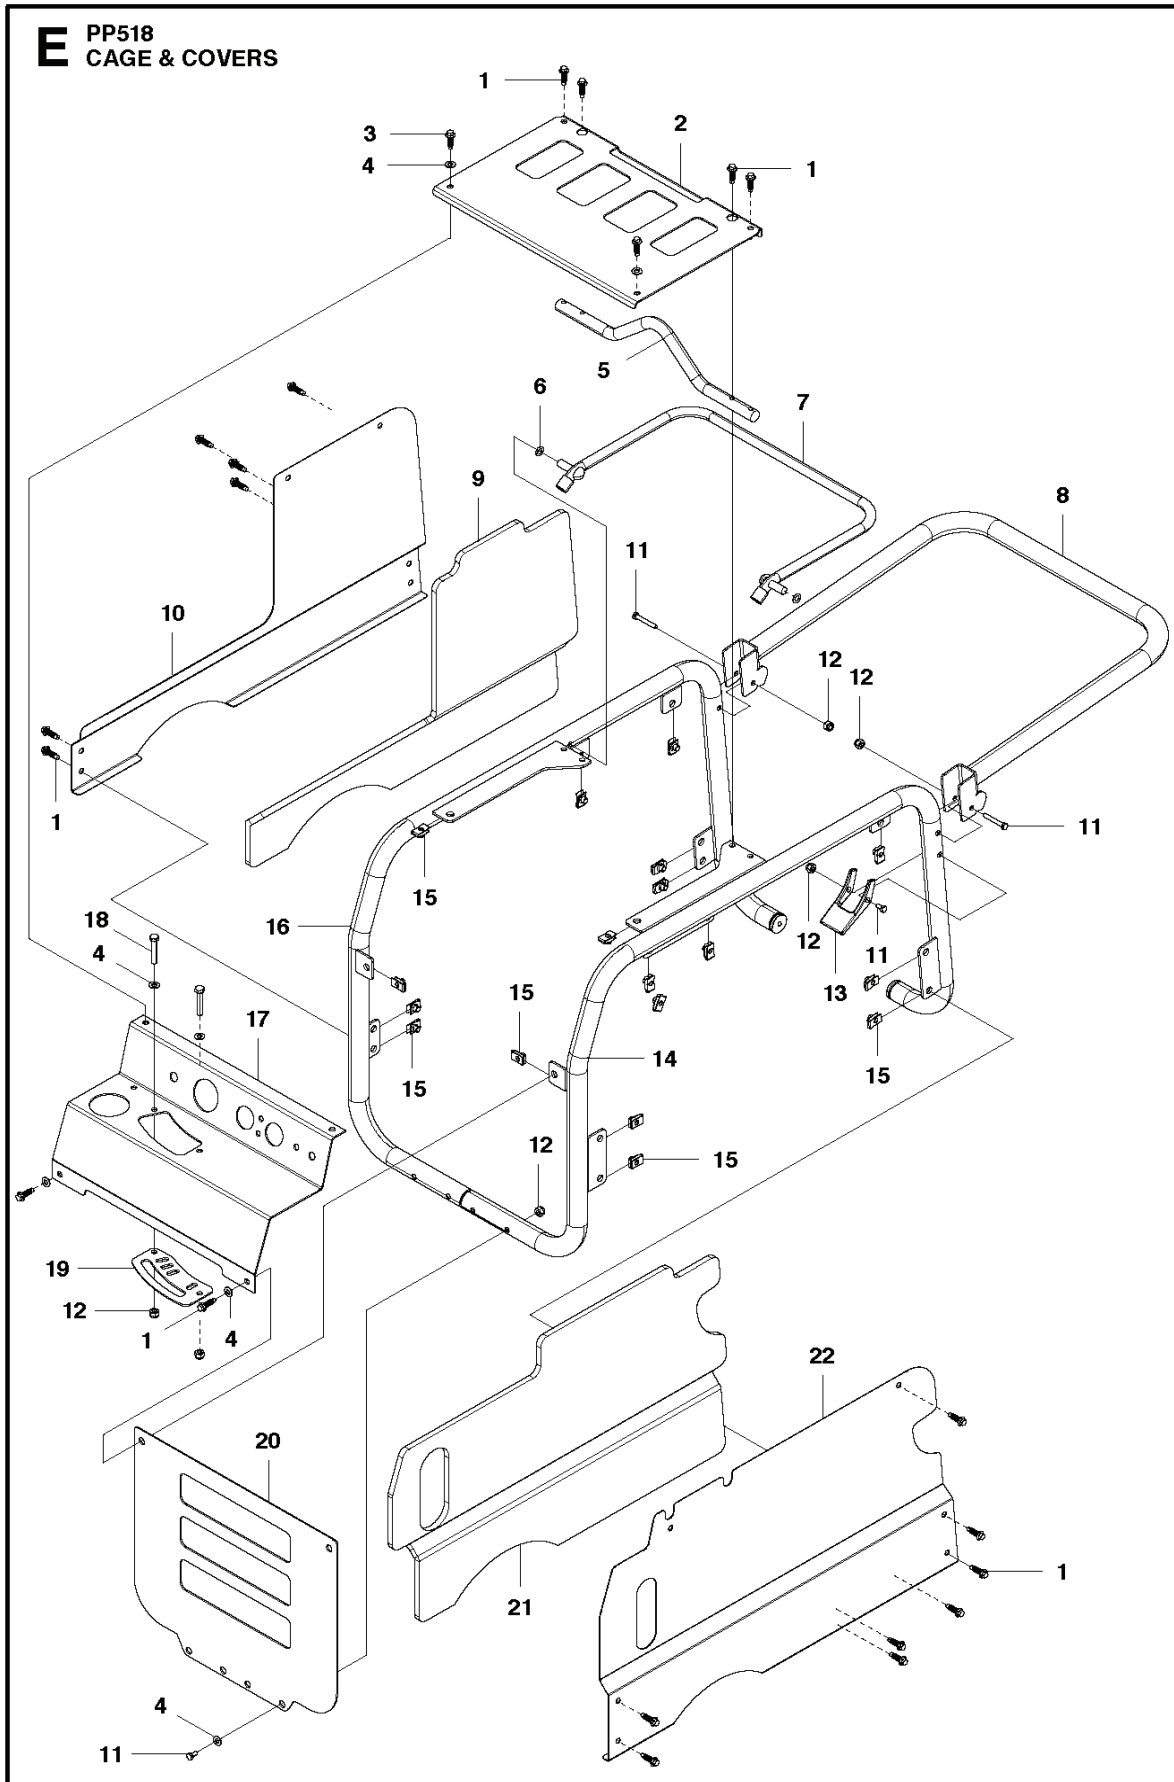

G PP518
HOSE SET

POWER PACKS

PXM_REF	PXM_PARTNO	DESCRIPTION	PXM_REMARK	QTY.	
1	510202306	HOSE	HOSE 1 Incl. 2 - 7, 1/2" x 25'	1	
1	510202308	HOSE	HOSE 1 Incl. 2 - 7, 5/8" x 25'	1	1
1	510202310	HOSE	HOSE 1 Incl. 2 - 7, 5/8" x 50'	1	1
2	542166214	TIE WRAP	TIE WRAP 2	5	1
3	510202307	HOSE	HOSE 2 1/2" x 25'	2	1
3	510202309	HOSE	HOSE 2 5/8" x 25'	2	1
3	510202311	HOSE	HOSE 2 5/8" x 50'	2	1
4	541207545	FITTING	FITTING 2 Male	2	1
5	541207544	FITTING	FITTING 2 Female	2	1
6	506114401	PROTECTION	DUST PROTECTION 2	2	1
7	506173701	DUST COVER	DUST COVER 2	2	1

D PP518
CONTROL & MANIFOLD ASSY

POWER PACKS

PXM_REF	PXM_PARTNO	DESCRIPTION	PXM_REMARK	QTY.
1	578917101	INDICATOR		1
2	578916901	LEVER		1
3	506385401	KNOB		1
4	578917201	HANDLE		1
5	725236671	SCREW EHHM		1
6	732251801	HEXAGON LOCKING NUT		4
7	725245171	SCREW EHHM		4
8	734116301	WASHER		2
9	578920001	BRACKET		1
10	578919101	HYDRAULIC HOSE		1
11	510057001	FITTING		2
12	520291701	VALVE		1
13	578919001	HYDRAULIC HOSE		1
14	520292501	SWITCH		1
15	510057025	FITTING		1
16	576191185	FITTING		2
17	505004302	MANIFOLD		1
18	542199053	SCREW		2
19	541207543	FITTING		2
20	542199648	SWITCH		1
21	541207544	FITTING		1
22	541207545	FITTING		1
23	504741301	HOUR METER		1
24	542177920	KEY SWITCH		1
25	506114401	PROTECTION		1
26	506173701	DUST COVER		1
27	580759301	CABLE ASSY		1
28	542166855	FUSE		1
29	579633601	HARNESS		1
30	542166708	RELAY		1