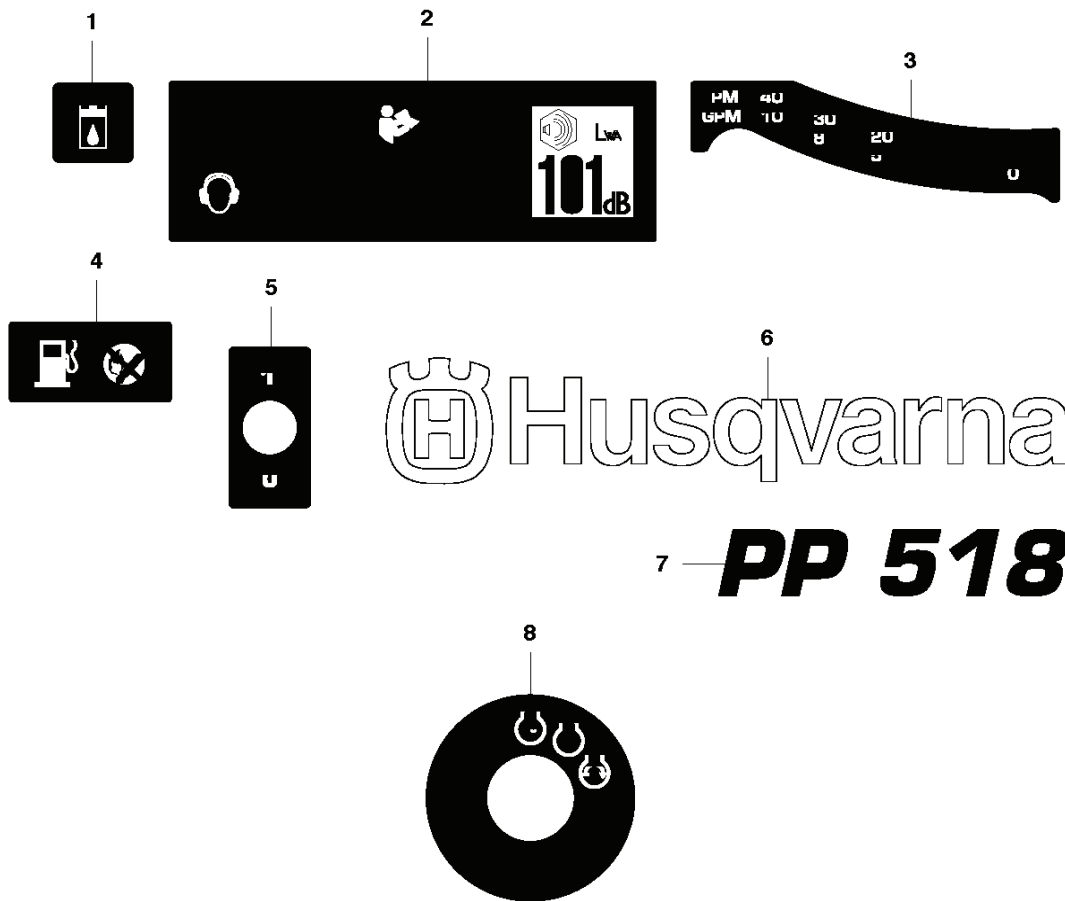

F PP518
DECALS

POWER PACKS

PXM_REF	PXM_PARTNO	DESCRIPTION	PXM_REMARK	QTY.
1	580940201	DECAL		1
2	580940301	DECAL		1
3	580940401	DECAL		1
4	580940501	DECAL		1
5	580940601	DECAL		1
6	577469001	DECAL		3
7	580940701	DECAL		2
8	580940801	DECAL		1