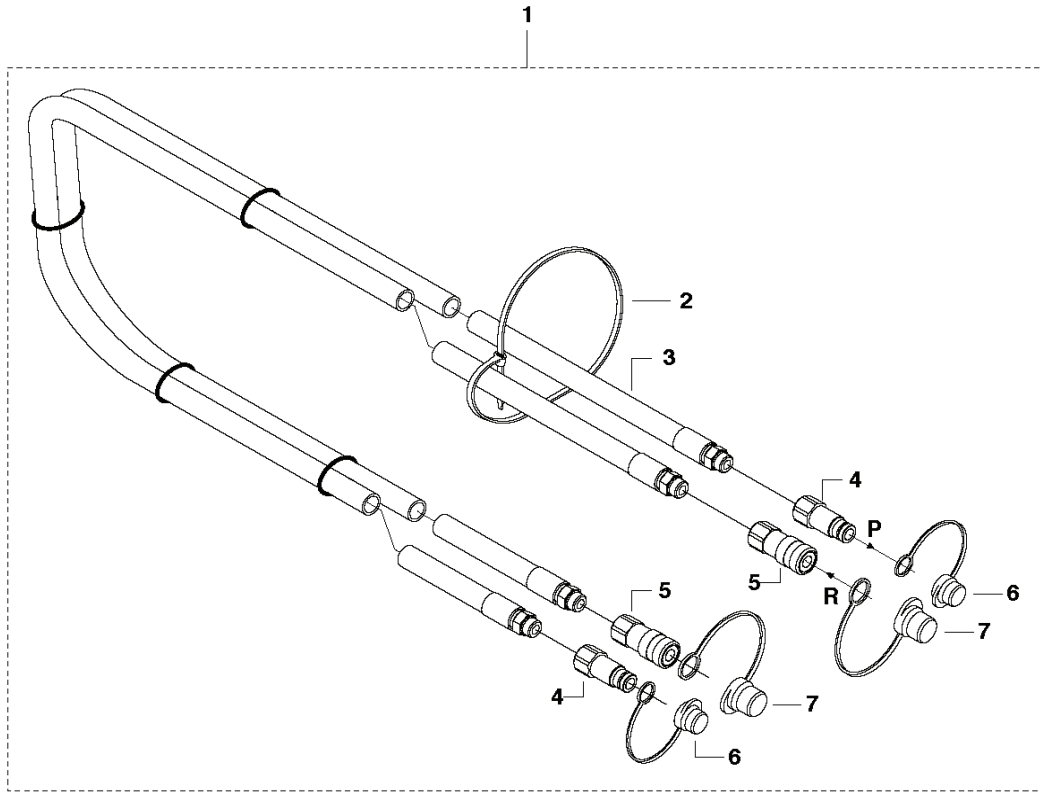

SPARE PARTS CATALOGUE
POWER PACKS: HUSQVARNA PP 518

Spare Parts List

SPARE PARTS LIST

POWER PACKS

HUSQVARNA PP 518

A PP518
FRAME, FUEL TANK & BATTERY

POWER PACKS

PXM_REF	PXM_PARTNO	DESCRIPTION	PXM_REMARK	QTY.
1	577813501	CLAMP		1
2	510202316	HOSE		1
3	577541704	CAP		1
5	541207584	TUBE		1
6	541207590	COVER		1
7	735115301	WASHER		6
8	725236671	SCREW EHHM		4
9	734115441	WASHER		4
10	577813502	CLAMP		1
11	576618101	TANK VENT		1
12	576618201	GROMMET		1
13	581864901	FUEL TANK		1
14	542199053	SCREW		4
15	541207627	SCREW		2
16	542166708	RELAY		2
17	504010801	GROMMET		1
18	541207613	BEARING		2
19	576878930	WASHER		4
20	542169059	WHEEL		2
21	541201090	COLLAR		2
22	579005401	BASEPLATE		1
23	542167555	NUT		6
24	734116301	WASHER		5
25	725245171	SCREW EHHM		5
26	541207519	AXLE		1
27	542020549	BOLT		2
28	542177066	COVER		1
29	542182004	CABLE		1
30	725237071	SCREW EHHM		2
31	510033901	CABLE		1
32	731231601	HEXAGON NUT		2
33	522950201	BATTERY		1
34	732251401	HEXAGON LOCKING NUT		4
35	578919701	BATTERY BOX		1
36	579005501	SCREW		2
37	578919601	BATTERY BOX		1
38	578919801	STRAP		1
39	506013901	BUMPER		4
40	542172389	SCREW		4

G PP518
HOSE SET

POWER PACKS

PXM_REF	PXM_PARTNO	DESCRIPTION	PXM_REMARK	QTY.	
1	510202306	HOSE	HOSE 1 Incl. 2 - 7, 1/2" x 25'	1	
1	510202308	HOSE	HOSE 1 Incl. 2 - 7, 5/8" x 25'	1	1
1	510202310	HOSE	HOSE 1 Incl. 2 - 7, 5/8" x 50'	1	1
2	542166214	TIE WRAP	TIE WRAP 2	5	1
3	510202307	HOSE	HOSE 2 1/2" x 25'	2	1
3	510202309	HOSE	HOSE 2 5/8" x 25'	2	1
3	510202311	HOSE	HOSE 2 5/8" x 50'	2	1
4	541207545	FITTING	FITTING 2 Male	2	1
5	541207544	FITTING	FITTING 2 Female	2	1
6	506114401	PROTECTION	DUST PROTECTION 2	2	1
7	506173701	DUST COVER	DUST COVER 2	2	1