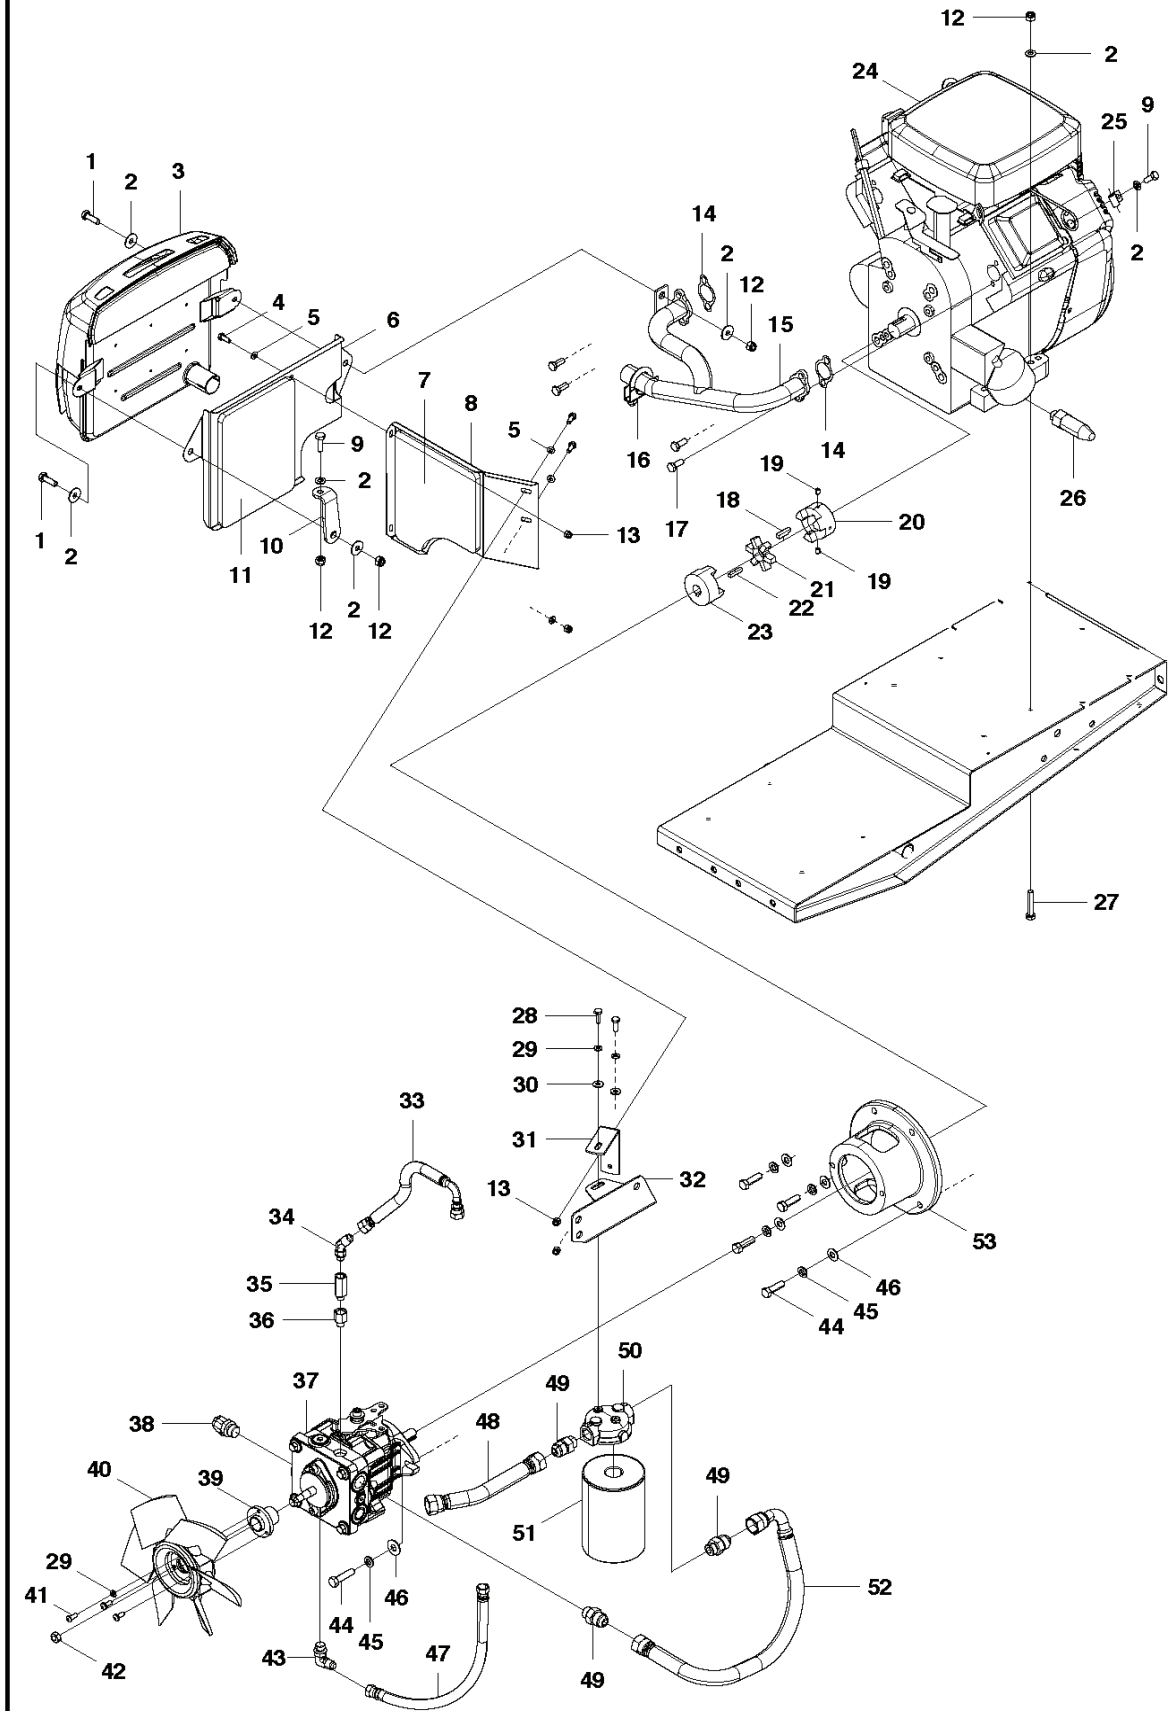

B PP518
ENGINE & PUMP ASSY

POWER PACKS

PXM_REF	PXM_PARTNO	DESCRIPTION	PXM_REMARK	QTY.
1	725236871	SCREW EHHM		2
2	734116301	WASHER		11
3	577813601	MUFFLER		1
4	725236671	SCREW EHHM		4
5	734115201	WASHER		7
6	578918501	HEAT SHIELD		1
7	580697301	MAT		1
8	580606001	SHIELD		1
9	725245171	SCREW EHHM		5
10	578917501	BRACKET		1
11	580697601	MAT		1
12	732251801	HEXAGON LOCKING NUT		7
13	732251601	HEXAGON LOCKING NUT		4
14	510024501	GASKET		2
15	578918001	MANIFOLD		1
16	506668401	CLAMP ASSY		1
17	510024601	SCREW		4
18	510112201	KEY		1
19	542020541	KEY		2
20	541207339	COUPLING		1
21	510206201	INSERT		1
22	542199352	KEY		1
23	541207509	COUPLING		1
24	510023104	ENGINE		1
25	542166674	CLAMP		1
26	542166907	VALVE		1
27	725246071	SCREW EHHM		4
28	505627501	BOLT		2
29	735115301	WASHER		5
30	734115441	WASHER		4
31	580606101	BRACKET		1
32	578917401	BRACKET		1
33	578919201	HYDRAULIC HOSE		1
34	510057029	FITTING		1
35	541207562	CHECK VALVE		1
36	510057002	FITTING		1
37	510023001	PUMP		1
38	541204807	FITTING		1
39	505163802	ADAPTER		1
40	505163902	FAN		1
41	542176201	SCREW		3
42	542020198	NUT		1
43	539300310	HYD FIT 6801-6		1
44	505727601	BOLT		6
45	539990118	WASHER		6
46	539990122	WASHER		6
47	578919301	HYDRAULIC HOSE		1
48	579001101	HYDRAULIC HOSE		1
49	510057001	FITTING		3
50	510023201	FILTER		1
51	510023302	FILTER		1
52	578918901	HYDRAULIC HOSE		1
53	541207336	MOUNT		1