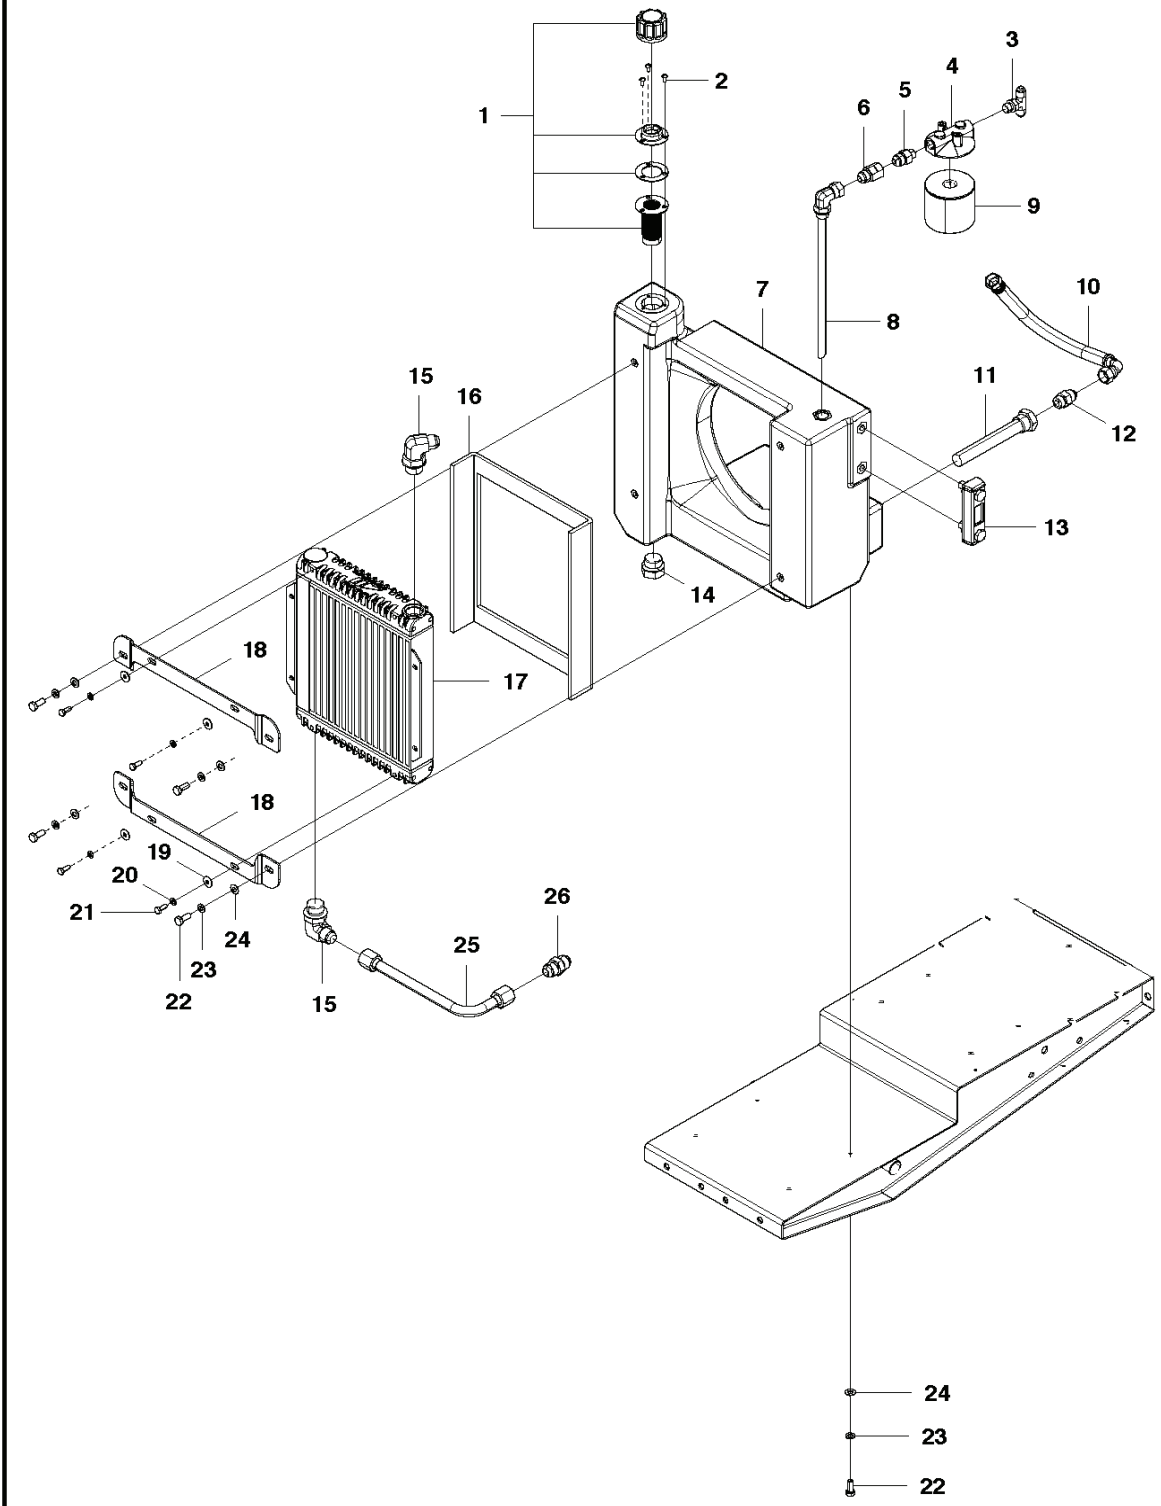

C PP518
HYDRAULIC TANK ASSY

POWER PACKS

PXM_REF	PXM_PARTNO	DESCRIPTION	PXM_REMARK	QTY.
1	510023701	BREATHER		1
2	542020424	BOLT		3
3	510057030	FITTING		1
4	542166448	FILTER		1
5	541205019	FITTING		1
6	580658301	FITTING		1
7	579633201	TANK		1
8	506006202	TUBE		1
9	542166449	FILTER		1
10	510202302	HOSE		1
11	541207523	SCREEN		1
12	541204975	ADAPTER		1
13	521904001	GAUGE		1
14	510057023	FITTING		1
15	510057006	FITTING		2
16	505176002	SEAL		1
17	505175801	RADIATOR		1
18	505175901	BRACKET		2
19	734115441	WASHER		4
20	735115301	WASHER		4
21	725236671	SCREW EHHM		4
22	725245171	SCREW EHHM		8
23	735116401	SPRING WASHER		8
24	734116301	WASHER		8
25	510104902	TUBE		1
26	510057028	FITTING		1